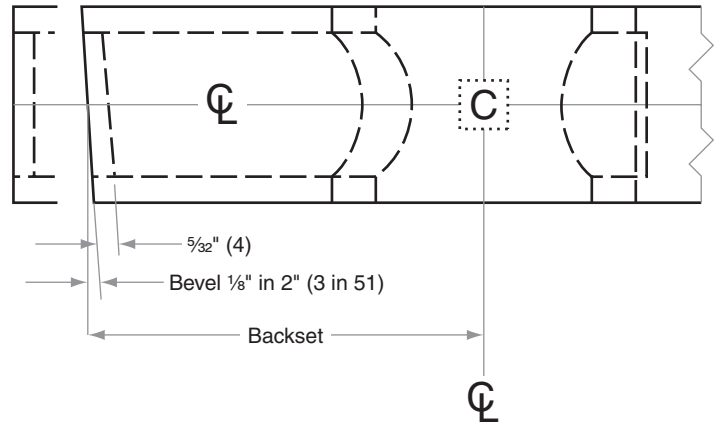

D100/200-Series

D111, D211, D121, D221, D131, D231, D141, D241, D151, D251

- Door Type:** Wood, Flat or Beveled
Door Thickness: 1 $\frac{1}{8}$ " (35mm) – 1 $\frac{7}{8}$ " (48mm)
Faceplate: Square Corner, 1" (25mm) wide
Backsets: FD100-C, 2 $\frac{3}{8}$ " (60mm) | FD100-D, 2 $\frac{3}{4}$ " (70mm)

Dimensions shown in parentheses () are in millimeters.

Door preparation template