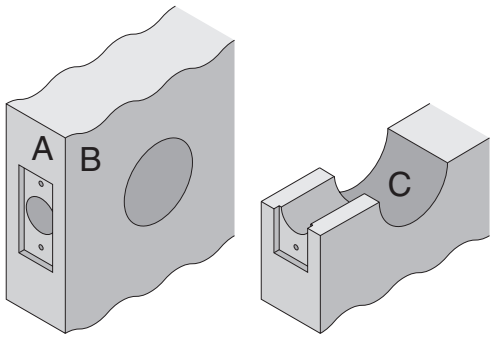

D100/200-Series

D111, D211, D121, D221, D131, D231, D141, D241, D151, D251

- Door Type:** Wood, Flat or Beveled
Door Thickness: 1 $\frac{1}{8}$ " (35mm) – 1 $\frac{7}{8}$ " (48mm)
Faceplate: Square Corner, 1" (25mm) wide
Backsets: FD100-C, 2 $\frac{3}{8}$ " (60mm) | FD100-D, 2 $\frac{3}{4}$ " (70mm)

Dimensions shown in parentheses () are in millimeters.

Door preparation template