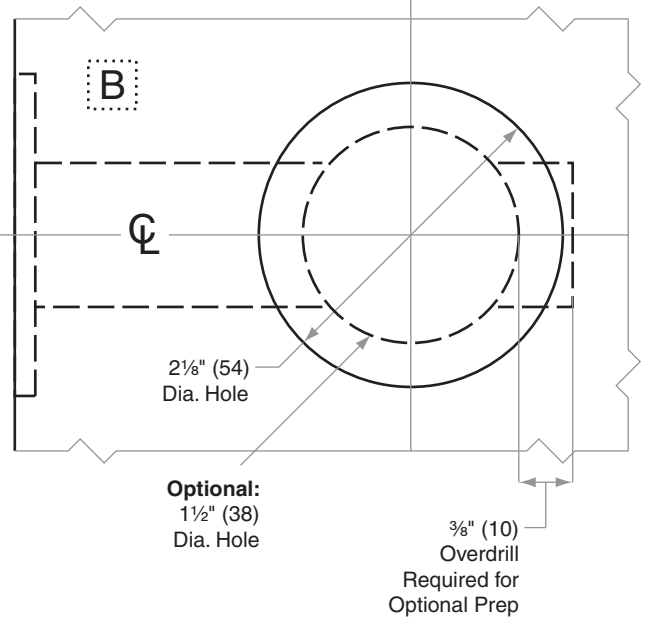

D100/200-Series

D111, D211, D121, D221, D131, D231, D141, D241, D151, D251

- Door Type:** Wood, Flat or Beveled
Door Thickness: 1 $\frac{1}{8}$ " (35mm) – 1 $\frac{7}{8}$ " (48mm)
Faceplate: Square Corner, 1" (25mm) wide
Backsets: FD100-C, 2 $\frac{3}{8}$ " (60mm) | FD100-D, 2 $\frac{3}{4}$ " (70mm)

Dimensions shown in parentheses () are in millimeters.

Door preparation template