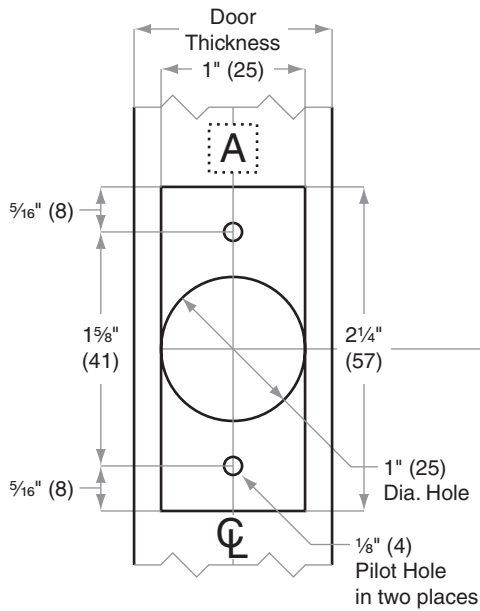

D100/200-Series

D111, D211, D121, D221, D131, D231, D141, D241, D151, D251

- Door Type:** Wood, Flat or Beveled
Door Thickness: 1 $\frac{1}{8}$ " (35mm) – 1 $\frac{7}{8}$ " (48mm)
Faceplate: Square Corner, 1" (25mm) wide
Backsets: FD100-C, 2 $\frac{3}{8}$ " (60mm) | FD100-D, 2 $\frac{3}{4}$ " (70mm)

Dimensions shown in parentheses () are in millimeters.

Door preparation template