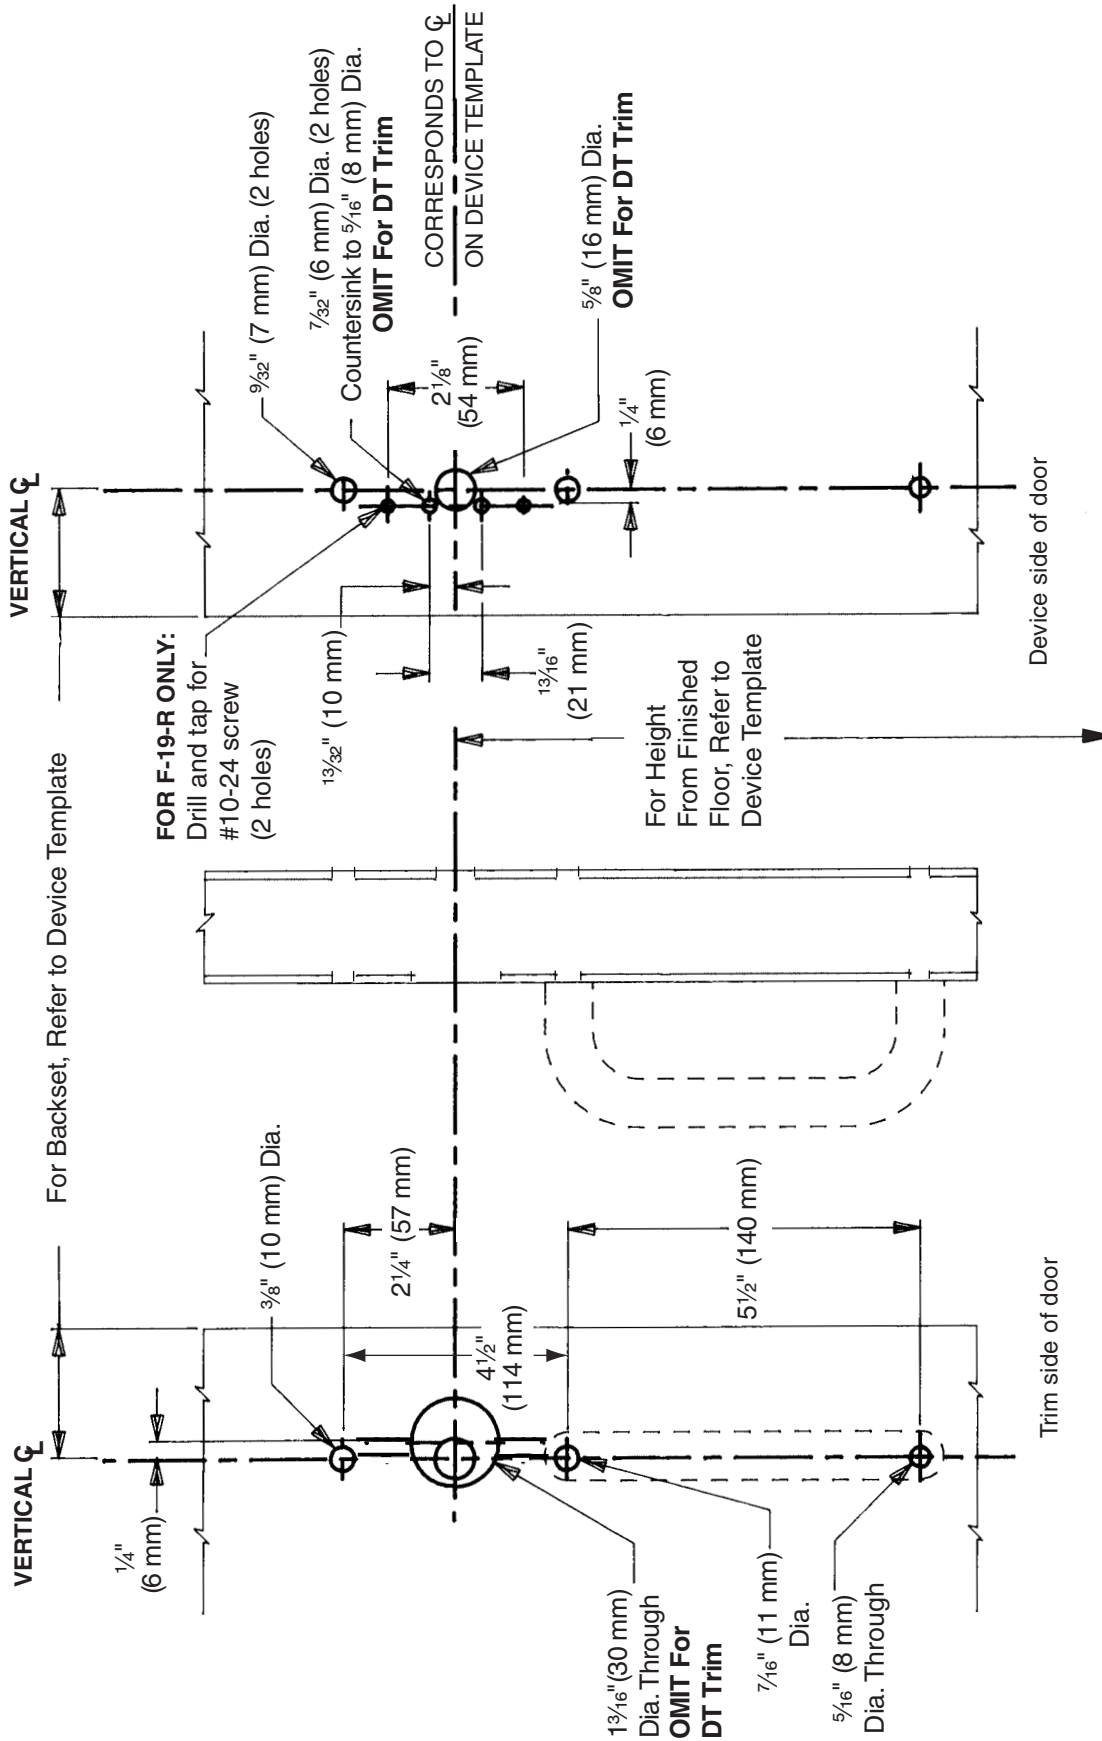

(F)19 Centron Trim

930DT/NL, Narrow Stile Metal Door, LHR Shown, RHR Opposite

To fit Device and Trim on 1 3/4" (44 mm) stile door, use 565 Strike in flush mounted application.

TEMPLATE
T-2126-a