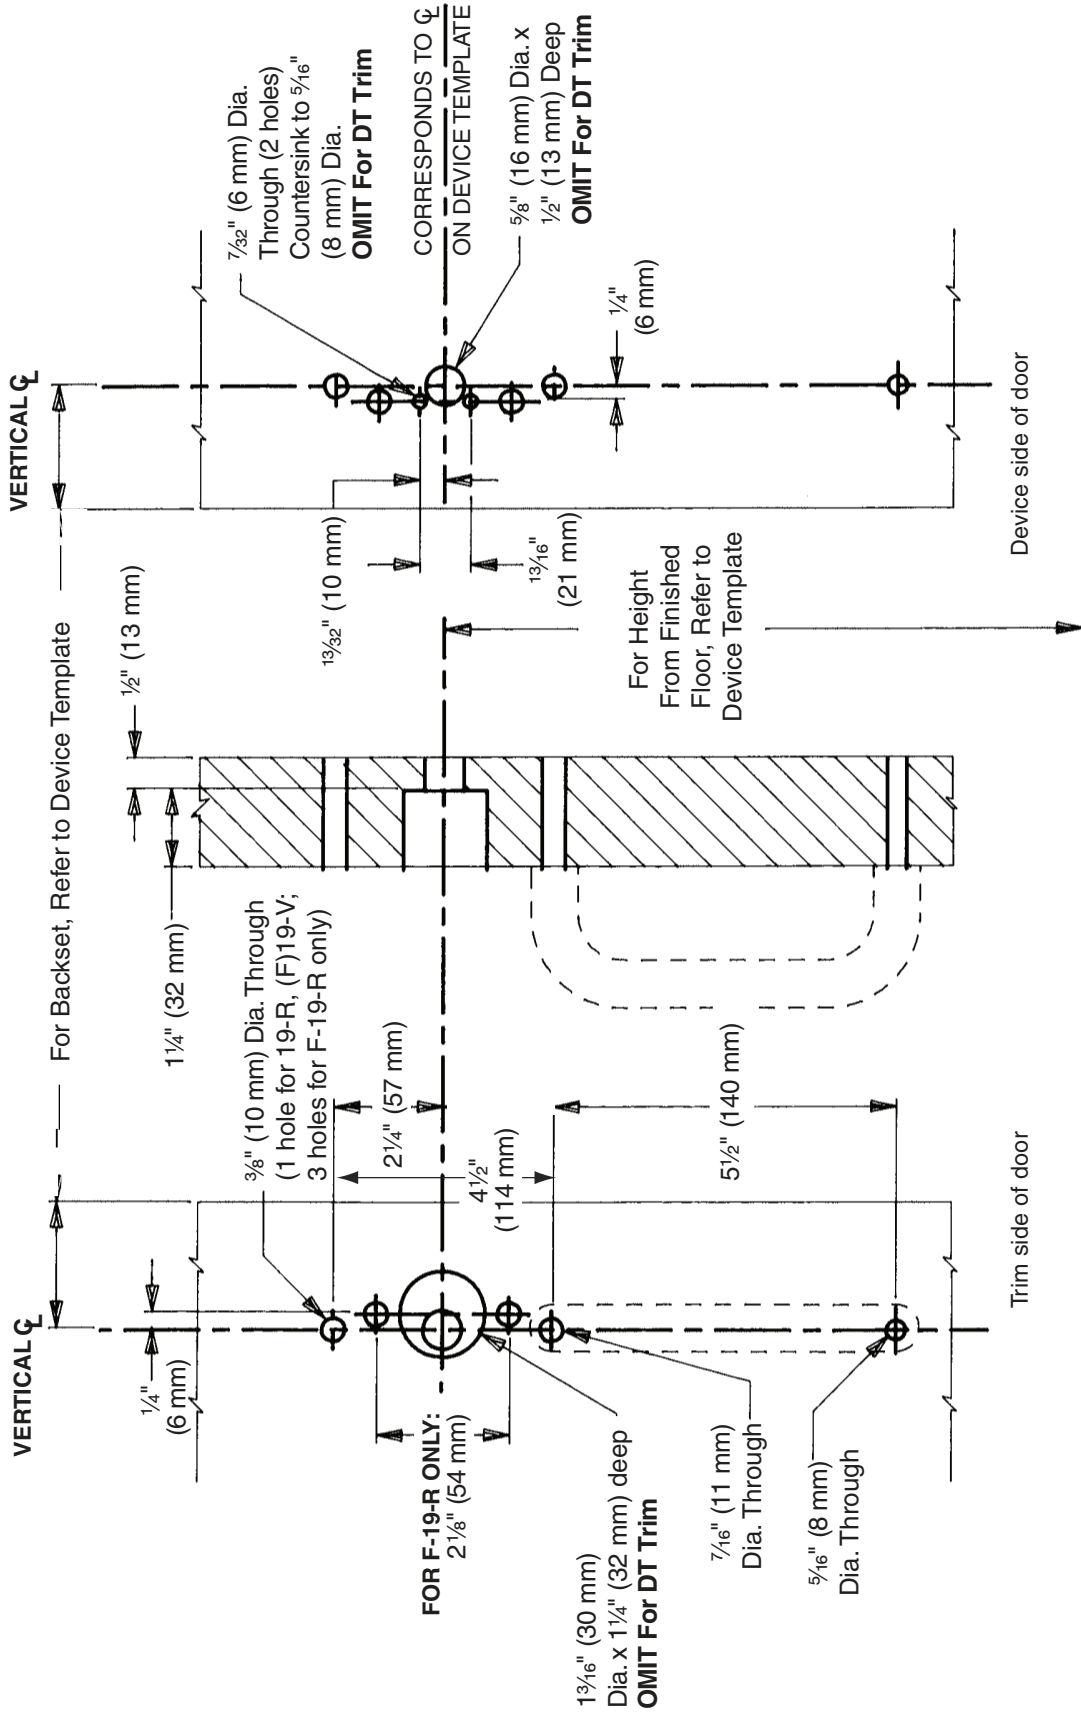

(F)19 Centron Trim

930DT/NL, Narrow Stile Wood Door, LHR Shown, RHR Opposite

TO FIT DEVICE & TRIM ON 1 3/4" (44 mm) STILE DOOR, MUST USE 565 STRIKE IN FLUSH MOUNTED APPLICATION

TEMPLATE
W-2126-a