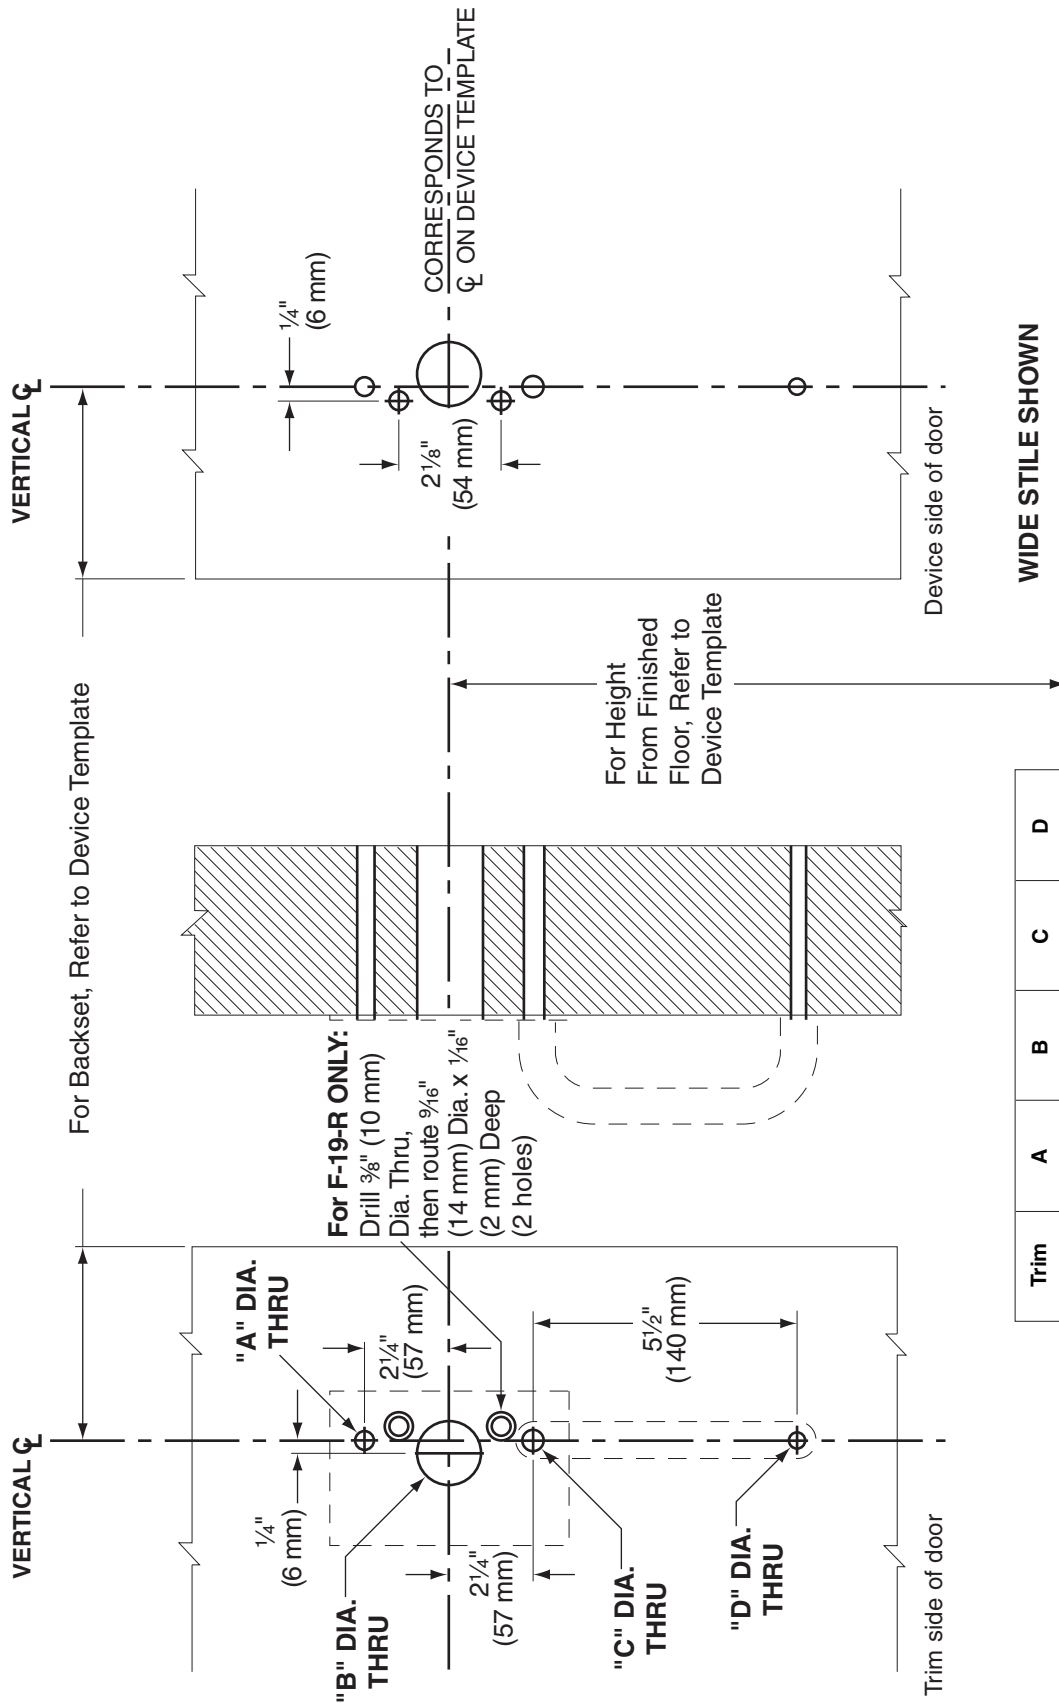

(F)19 Centron Trim

Thrubolting Trim on Wide Stile Doors, 930EO, 930C, 930DT/NL, 917DT Wood Door, LHR Shown, RHR Opposite

WIDE STILE SHOWN

FOR DT & NL CENTRON TRIMS ON NARROW STILE DOORS, Refer to Template W-2126.

Trim	A	B	C	D
917DT	OMIT	OMIT	$\frac{7}{16}$ "	$\frac{5}{16}$ "
930C	$\frac{3}{8}$ "	$1\frac{3}{8}$ "	$\frac{7}{16}$ "	OMIT
930DT	$\frac{3}{8}$ "	OMIT	$\frac{7}{16}$ "	$\frac{5}{16}$ "
930NL	$\frac{3}{8}$ "	$1\frac{3}{8}$ "	$\frac{7}{16}$ "	$\frac{5}{16}$ "
930EO	$\frac{3}{8}$ "	OMIT	$\frac{7}{16}$ "	OMIT