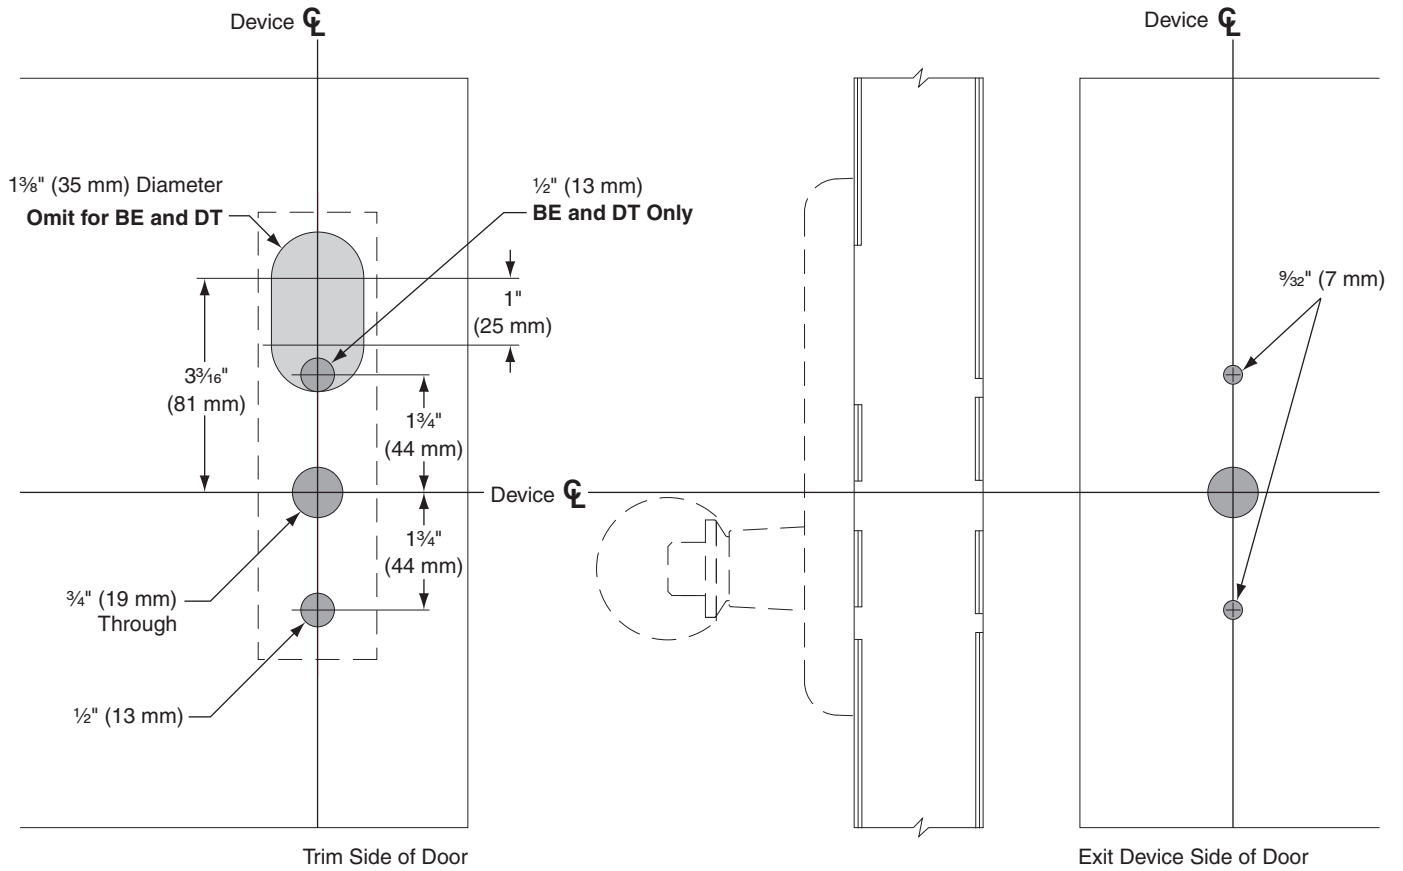

(F)19 Control Trim

911K, 911K-BE, 911K-NL, 912L, 912L-BE, 912L-DT, 912L-NL, Metal Door, LHR Shown, RHR Opposite

**THIS TEMPLATE APPLIES
TO PRODUCT ORDERED
AFTER 3/1/2011**

**PRIOR TO THIS DATE USE
OLD TEMPLATE**

**TEMPLATE
T-2190-a**