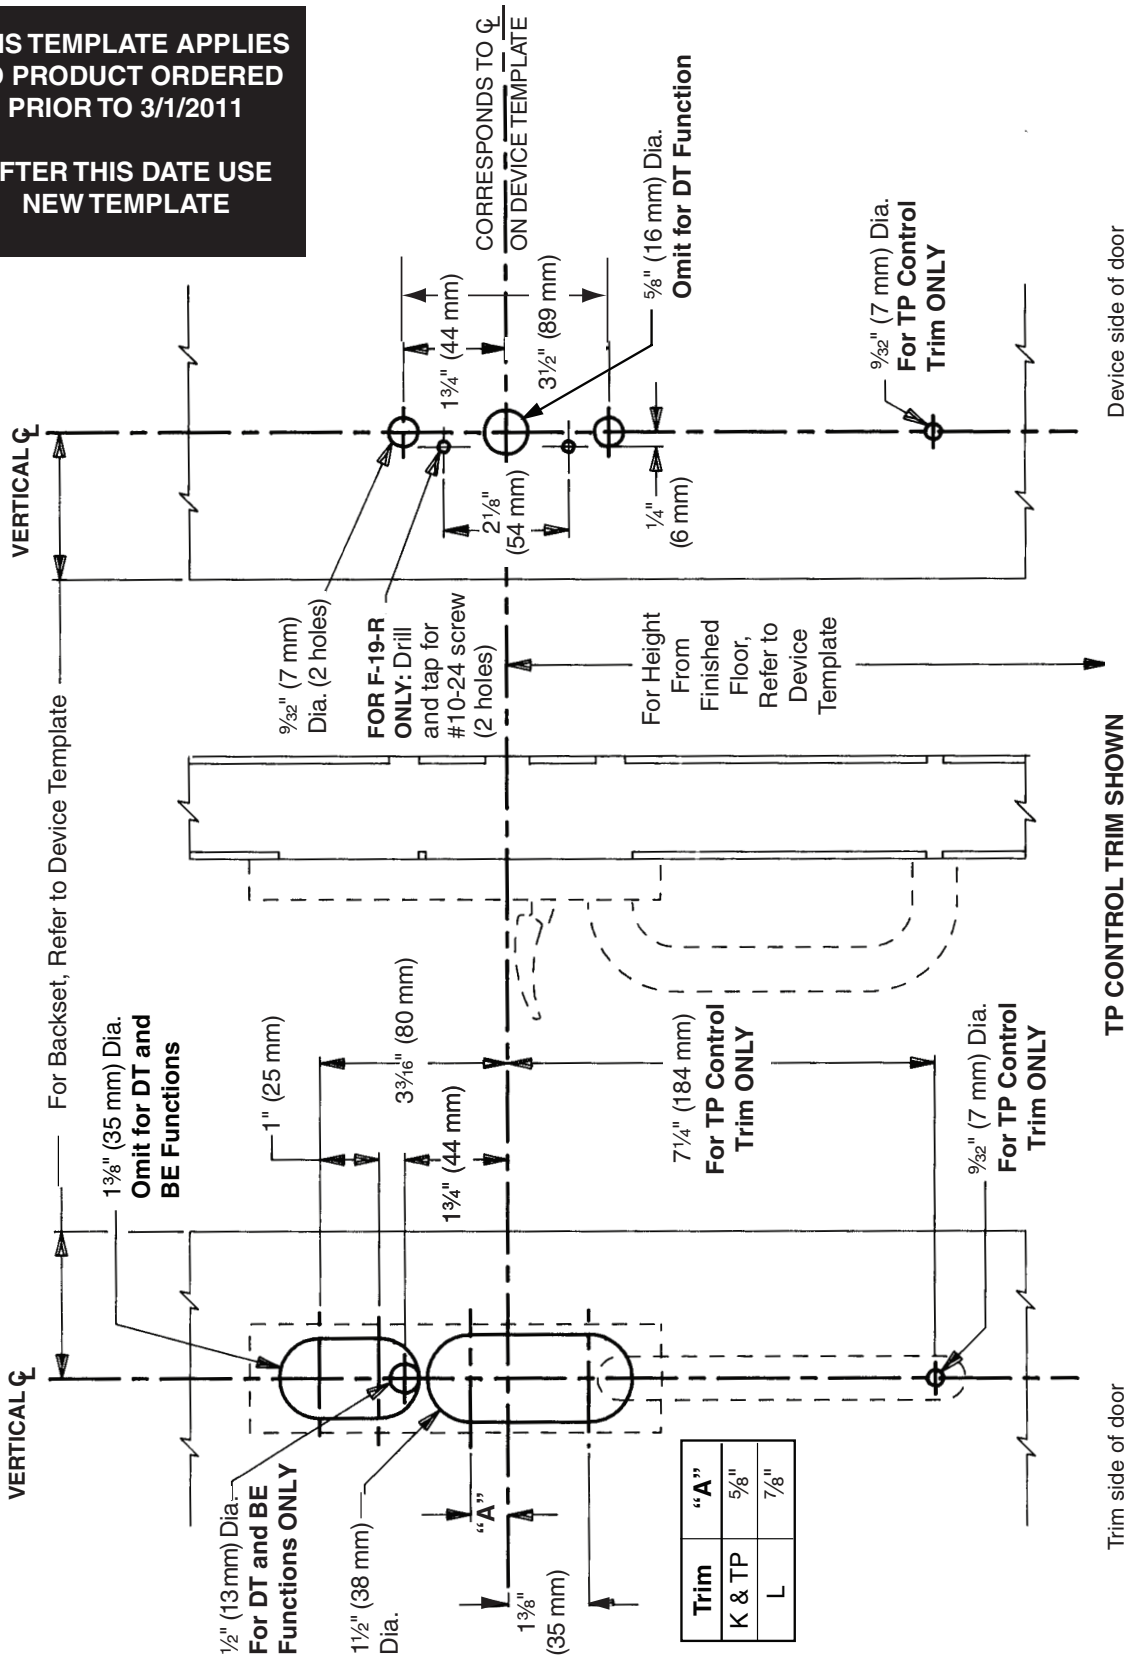

(F)19 Control Trim

910TP, 911K, 912L, Metal Door, LHR Shown, RHR Opposite

THIS TEMPLATE APPLIES TO PRODUCT ORDERED PRIOR TO 3/1/2011

AFTER THIS DATE USE NEW TEMPLATE

TEMPLATE T-2127-b