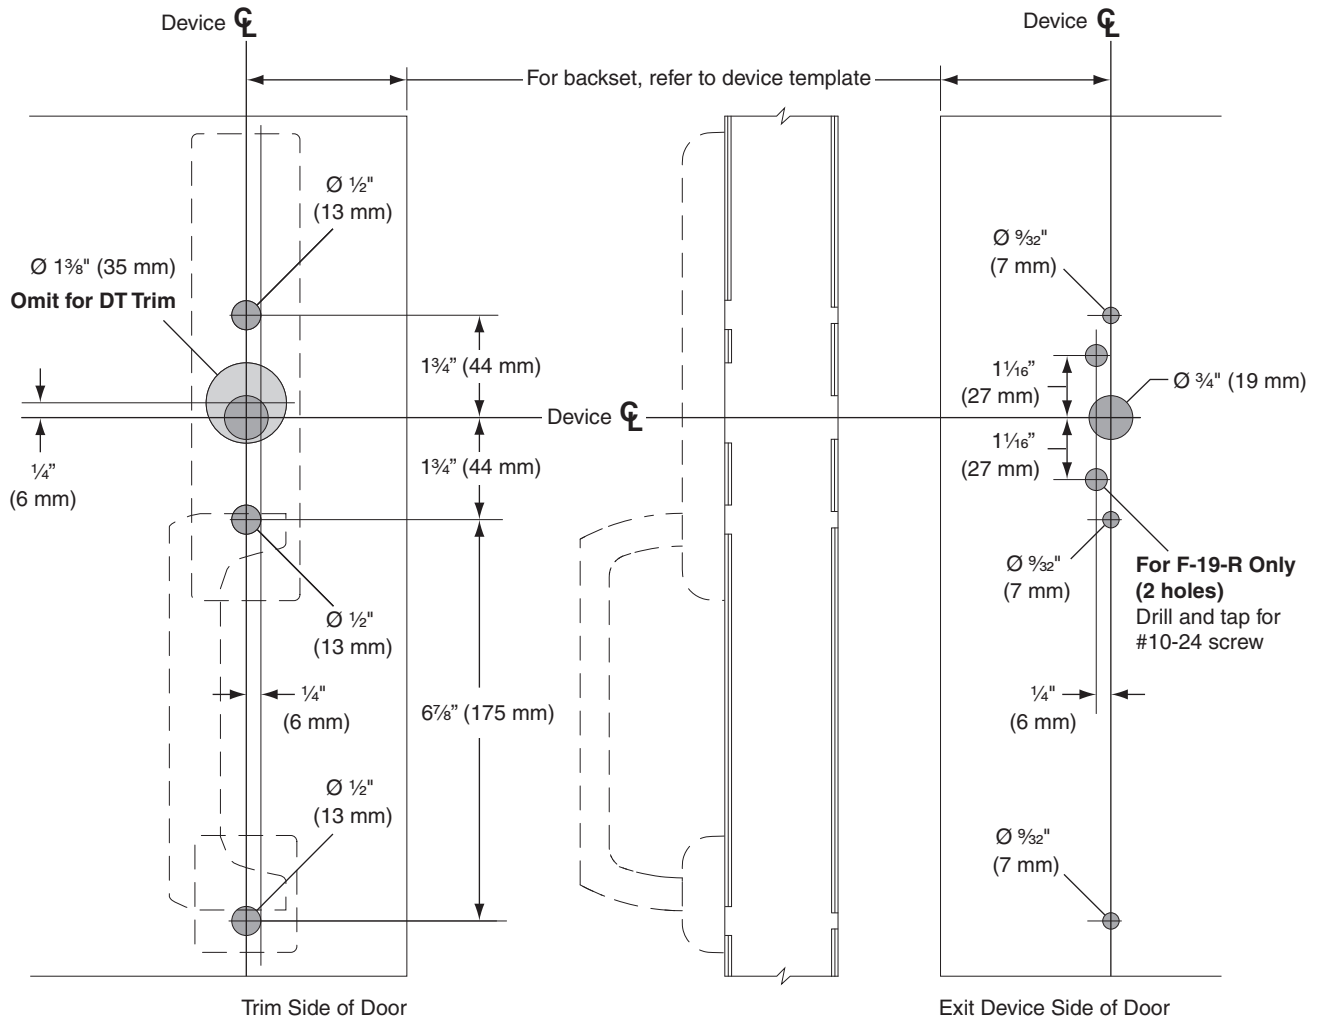

# (F)19 Control Trim

918DT, 918NL, For Wide Stile Metal Door, LHR Shown, RHR Opposite

**THIS TEMPLATE APPLIES TO PRODUCT ORDERED AFTER 3/1/2011**

**PRIOR TO THIS DATE USE OLD TEMPLATE**

**TEMPLATE T-2191-a**