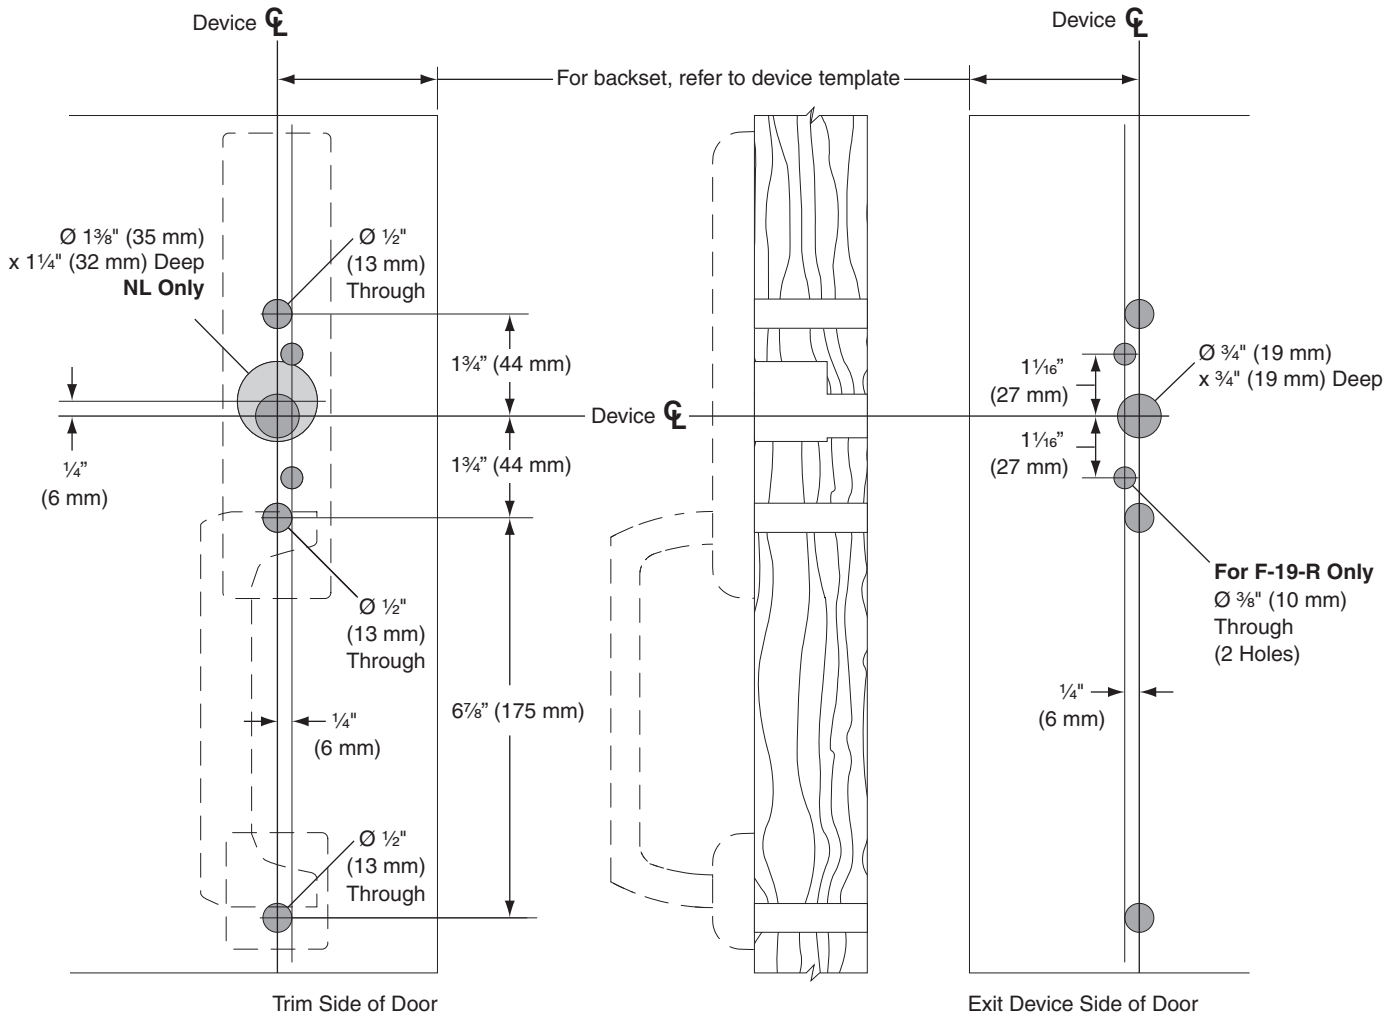

(F)19 Control Trim

918DT, 918NL, For Wide Stile Wood Door, LHR Shown, RHR Opposite

**THIS TEMPLATE APPLIES
TO PRODUCT ORDERED
AFTER 3/1/2011**

**PRIOR TO THIS DATE USE
OLD TEMPLATE**

TEMPLATE

W-2191-a