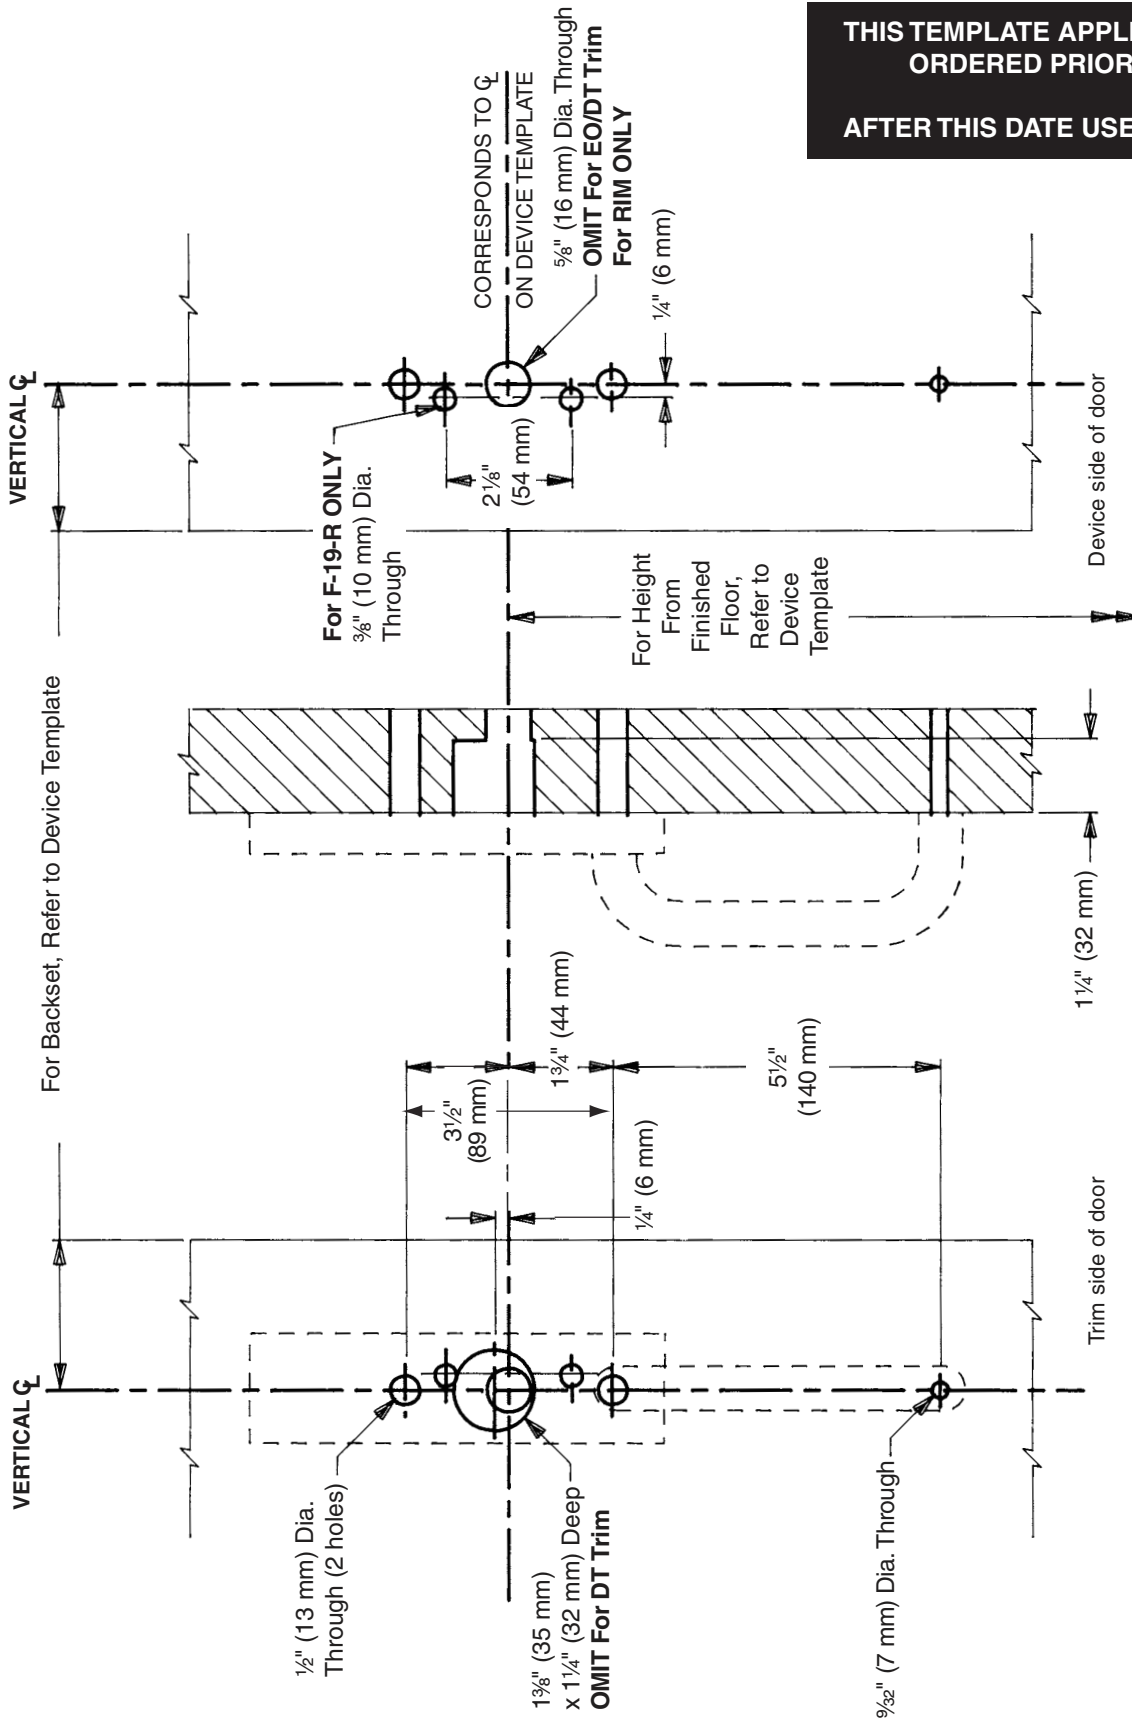

# (F)19 Control Trim

910DT/NL, For Wide Stile Wood Door, LHR Shown, RHR Opposite

**THIS TEMPLATE APPLIES TO PRODUCT ORDERED PRIOR TO 3/1/2011**  
**AFTER THIS DATE USE NEW TEMPLATE**

**TEMPLATE**  
**W-2130-c**