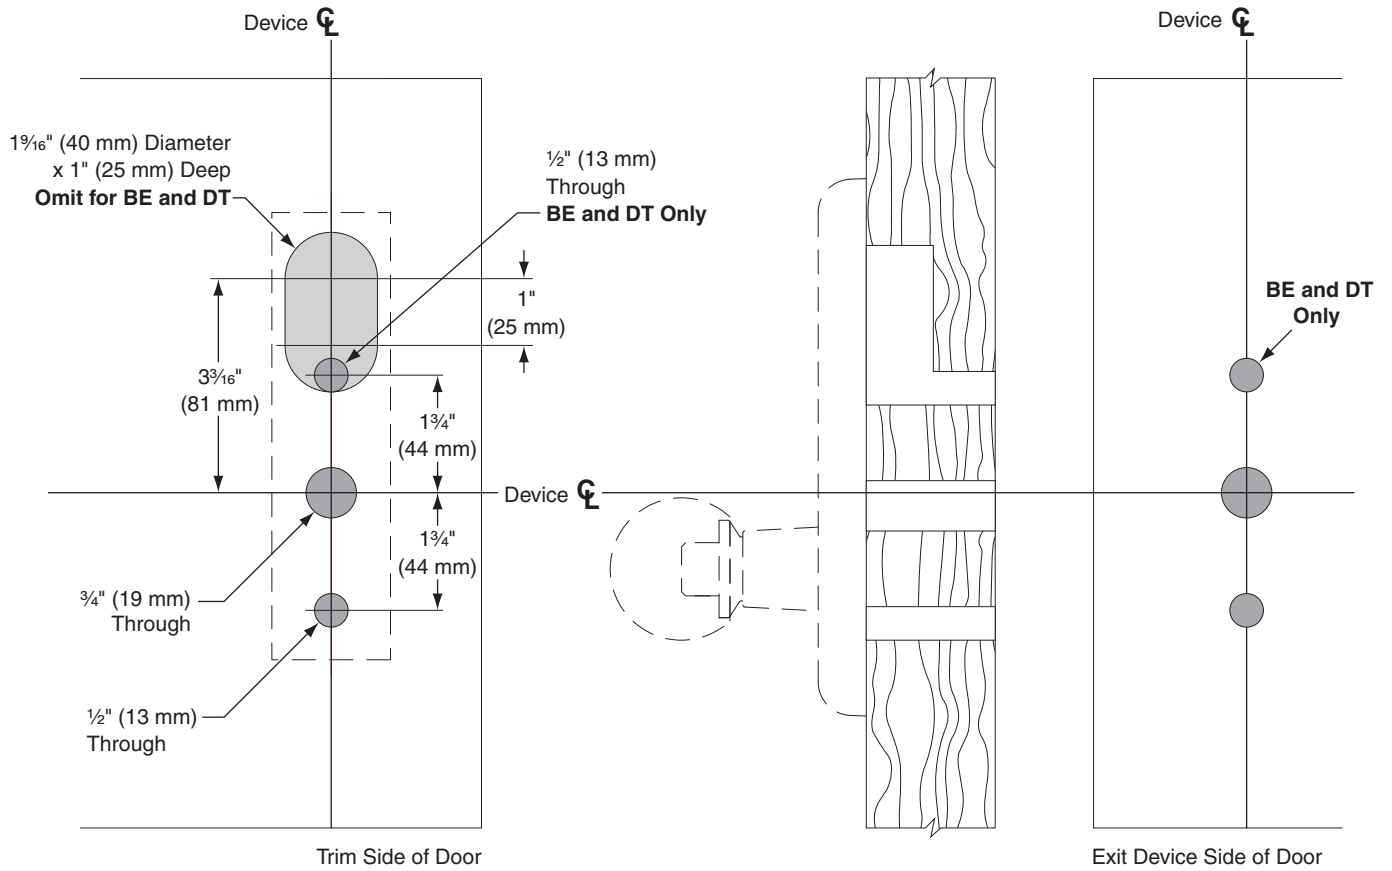

(F)19 Control Trim

911K, 911K-BE, 911K-NL, 912L, 912L-BE, 912L-DT, 912L-NL, Wood Door, LHR Shown, RHR Opposite

- For height from finished floor, refer to device template.

**THIS TEMPLATE APPLIES
TO PRODUCT ORDERED
AFTER 3/1/2011