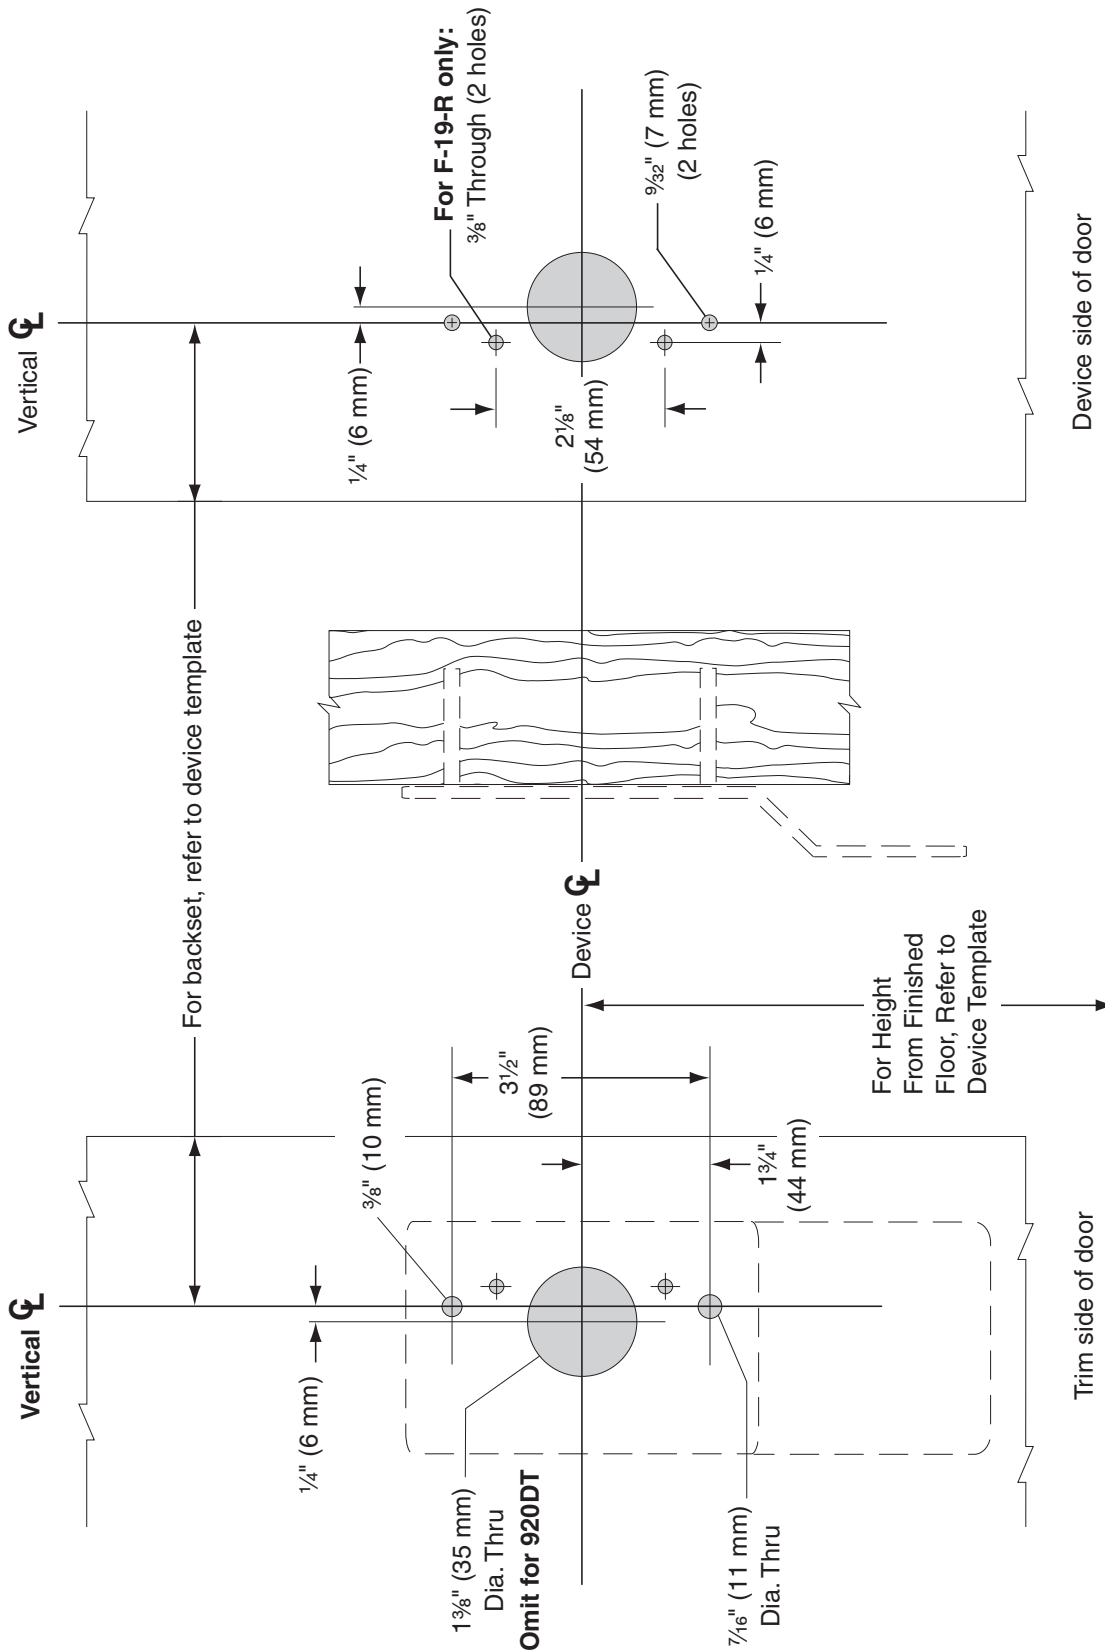

# (F)19 Trident Trim

920DT/NL, Wood Door, LHR Shown, RHR Opposite

**TRIDENT 920DT TRIM SHOWN**

TEMPLATE  
**W-2124-a**