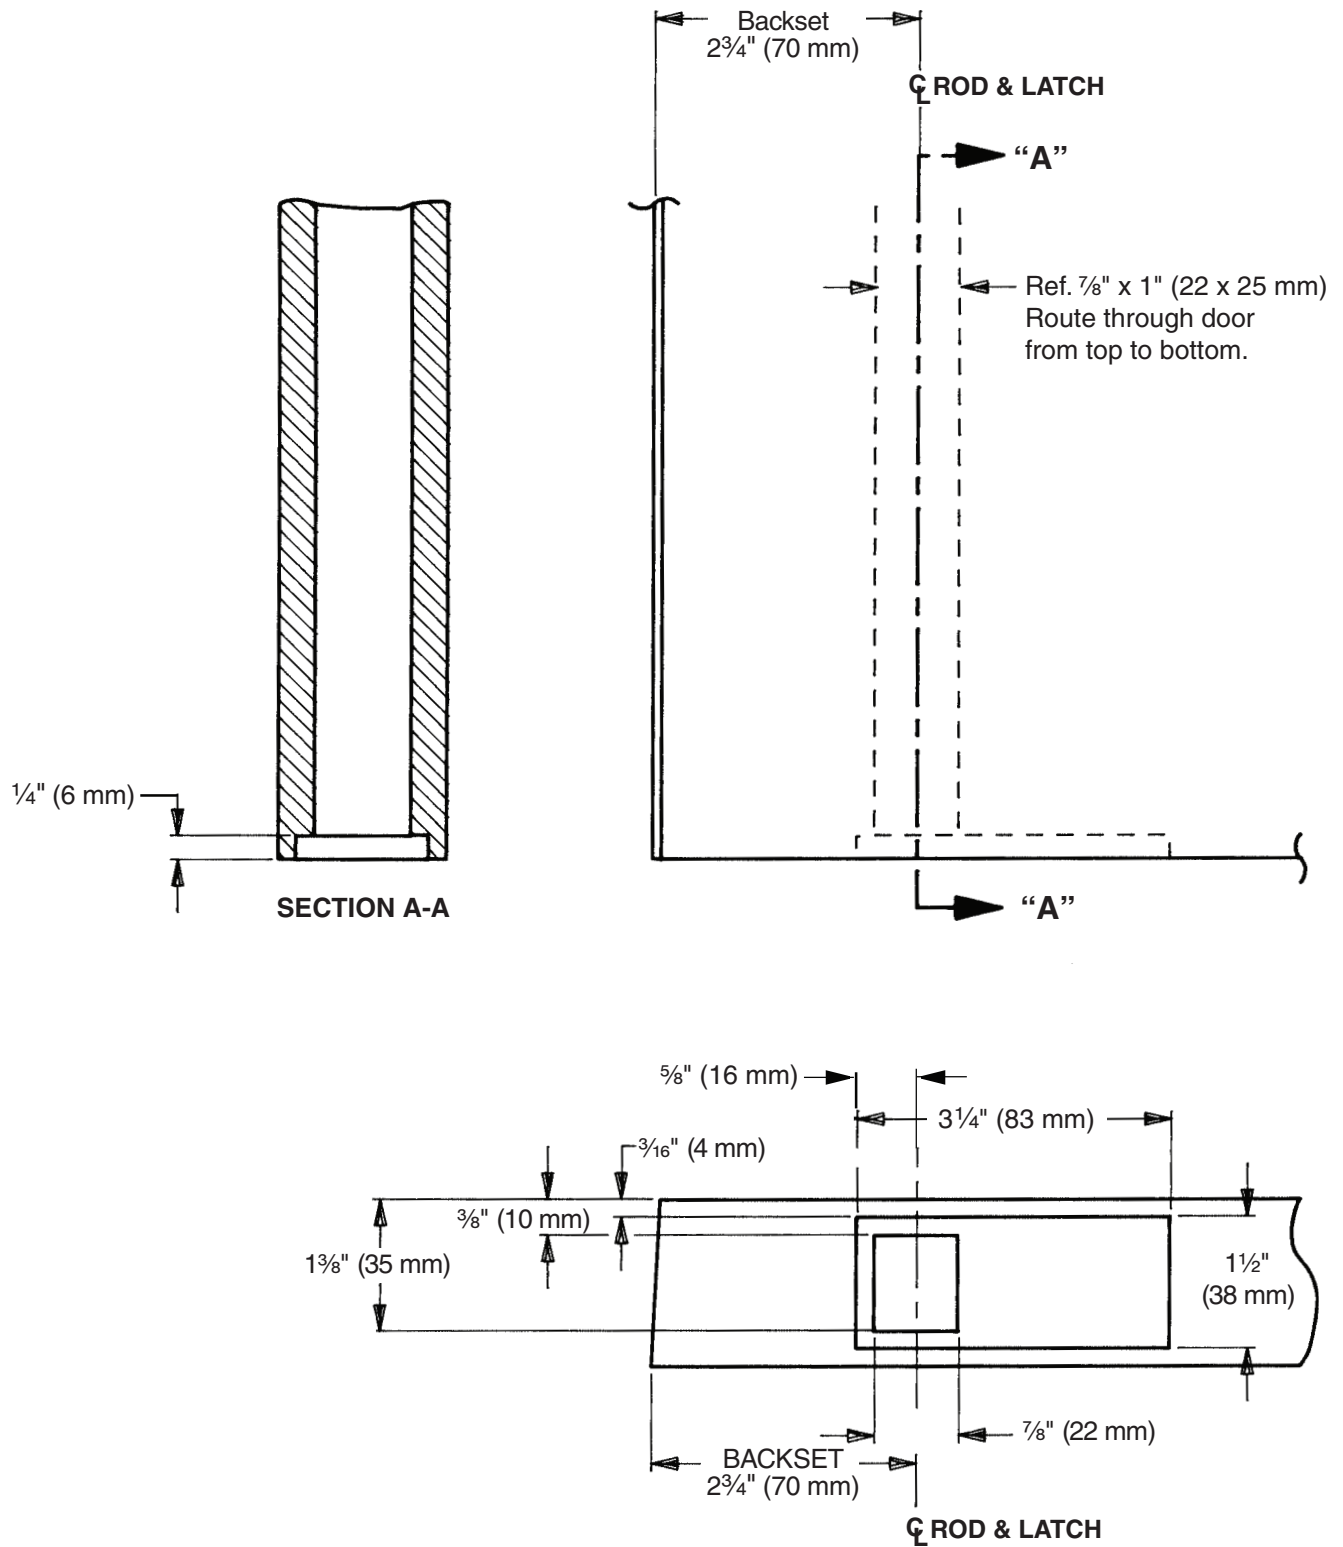

24-C Bottom Bolt Preparation

Panic Devices - Wood Door, LHR Shown, RHR Opposite

- For 24 centerslide preparation, refer to Template W-1380.
- For top latch preparation, refer to Template W-1382.
- For outside trim, see trim template for door preparation.
- For Less Bottom Rod (LBR) application omit bottom bolt preparation.

TEMPLATE
W-1383-d