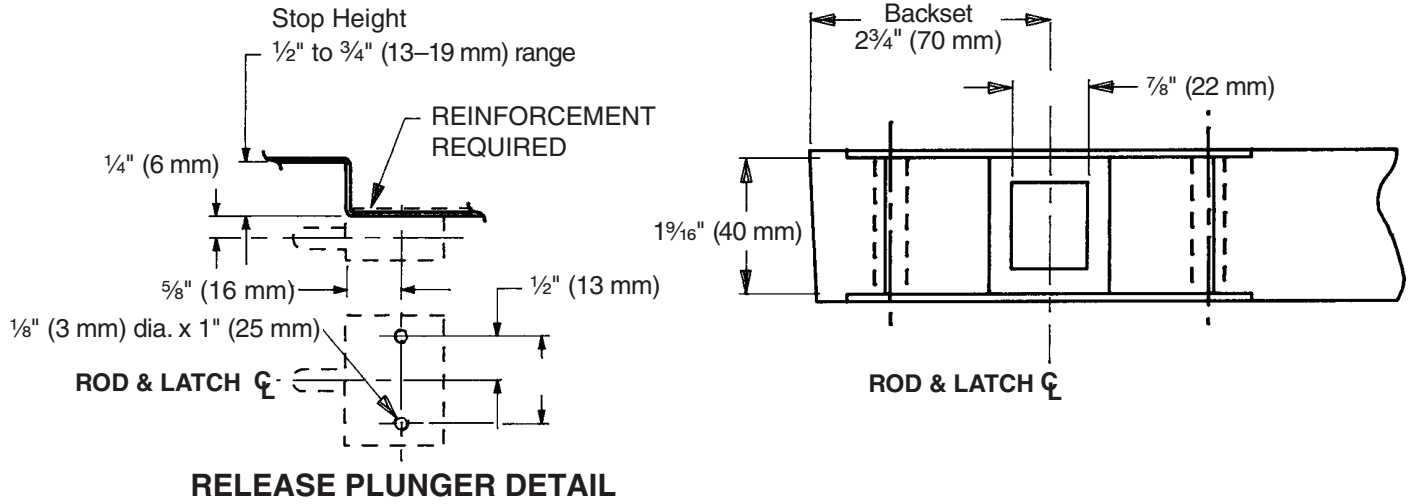

24-C Top Latch Preparation

Panic Devices - Wood Door, LHR Shown, RHR Opposite

- For bottom bolt preparation, refer to Template W-1383.
- For outside trim, see trim template for door preparation.
- For 24 centerslide preparation, refer to Template W-1380.
- For Less Bottom Rod (LBR) application omit bottom bolt preparation.

TEMPLATE
W-1382-c