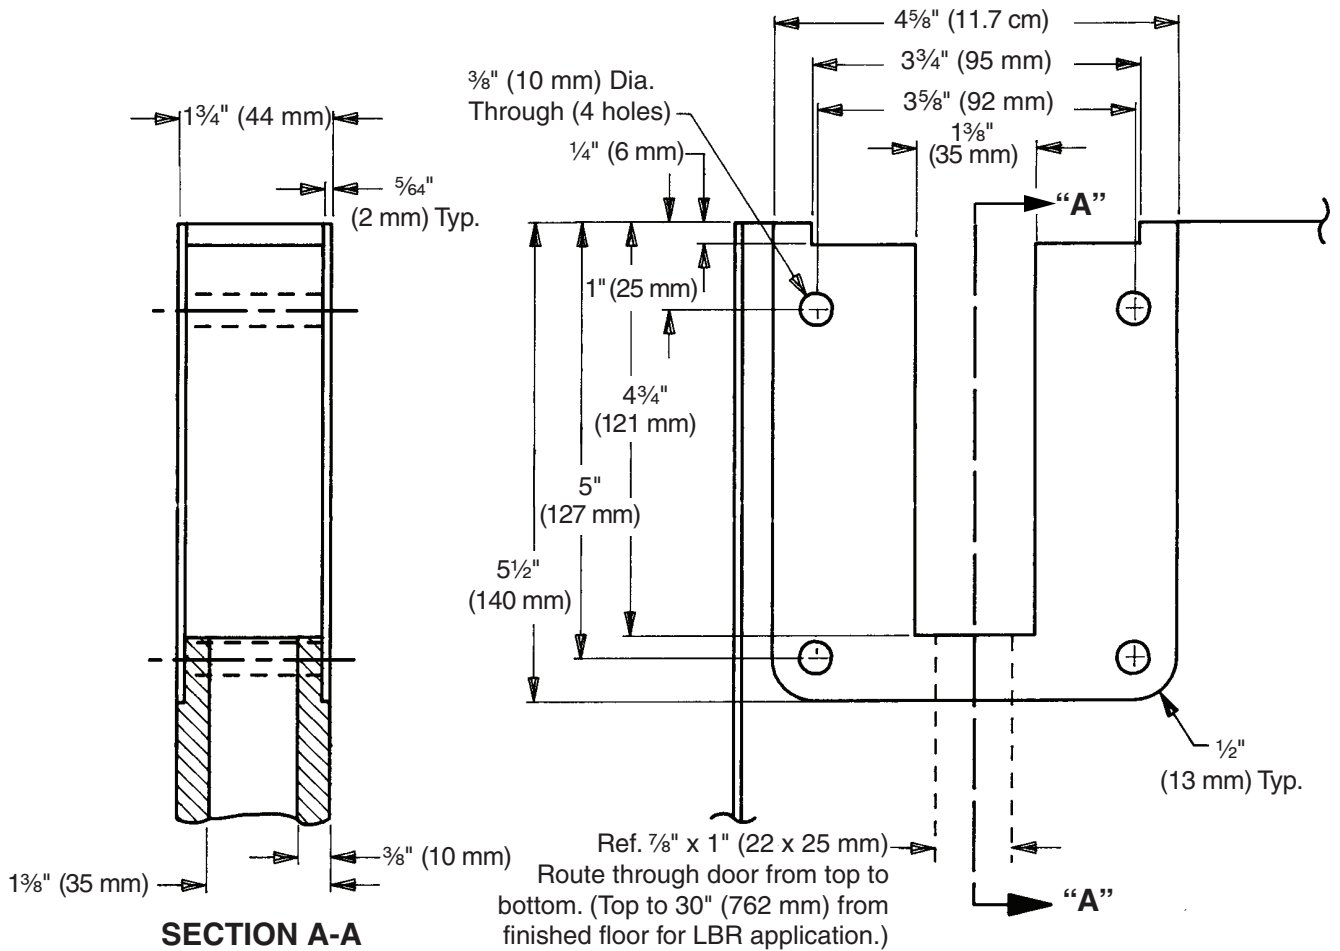

24-C Top Latch Preparation

Panic Devices - Wood Door, LHR Shown, RHR Opposite

- For bottom bolt preparation, refer to Template W-1383.
- For outside trim, see trim template for door preparation.
- For 24 centerslide preparation, refer to Template W-1380.
- For Less Bottom Rod (LBR) application omit bottom bolt preparation.

TEMPLATE
W-1382-c