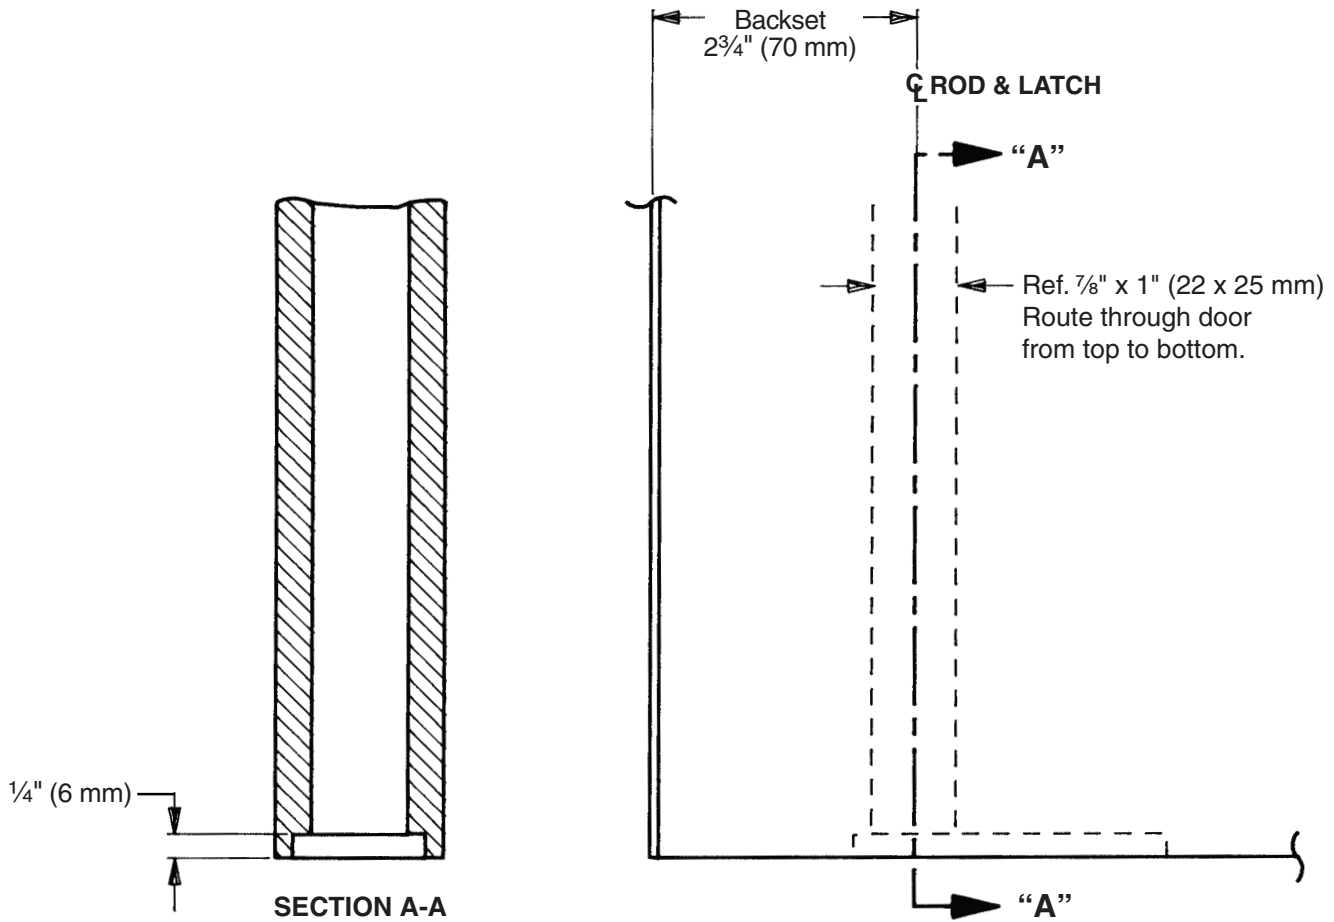

25-C Bottom Bolt Preparation

Panic Devices - Wood Door, LHR Shown, RHR Opposite

- For top latch preparation, refer to Template W-1282.
- For outside trim, see trim template for door preparation.

- For 25-C centerslide preparation, refer to Template W-1281.
- For Less Bottom Rod (LBR) application omit bottom bolt preparation.

TEMPLATE
W-1283-d