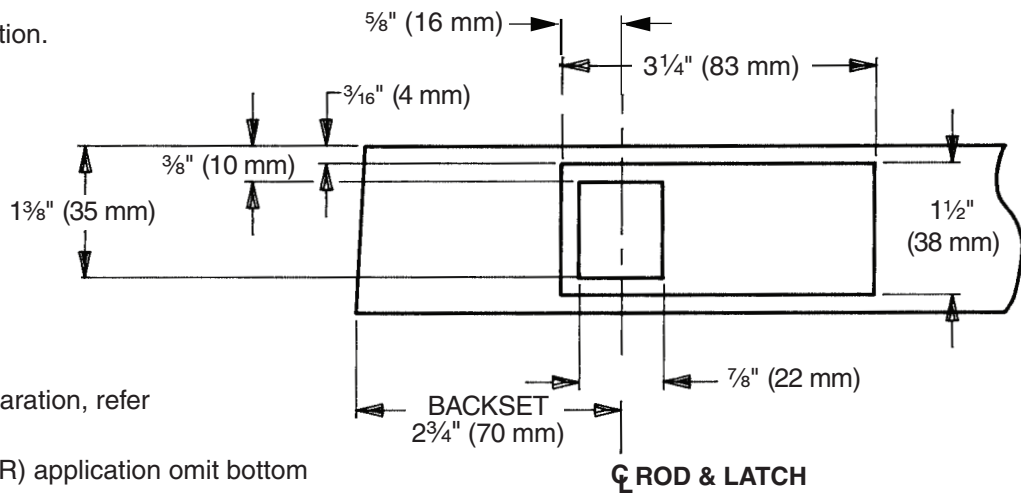

25-C Bottom Bolt Preparation

Panic Devices - Wood Door, LHR Shown, RHR Opposite

- For top latch preparation, refer to Template W-1282.
- For outside trim, see trim template for door preparation.

- For 25-C centerslide preparation, refer to Template W-1281.
- For Less Bottom Rod (LBR) application omit bottom bolt preparation.