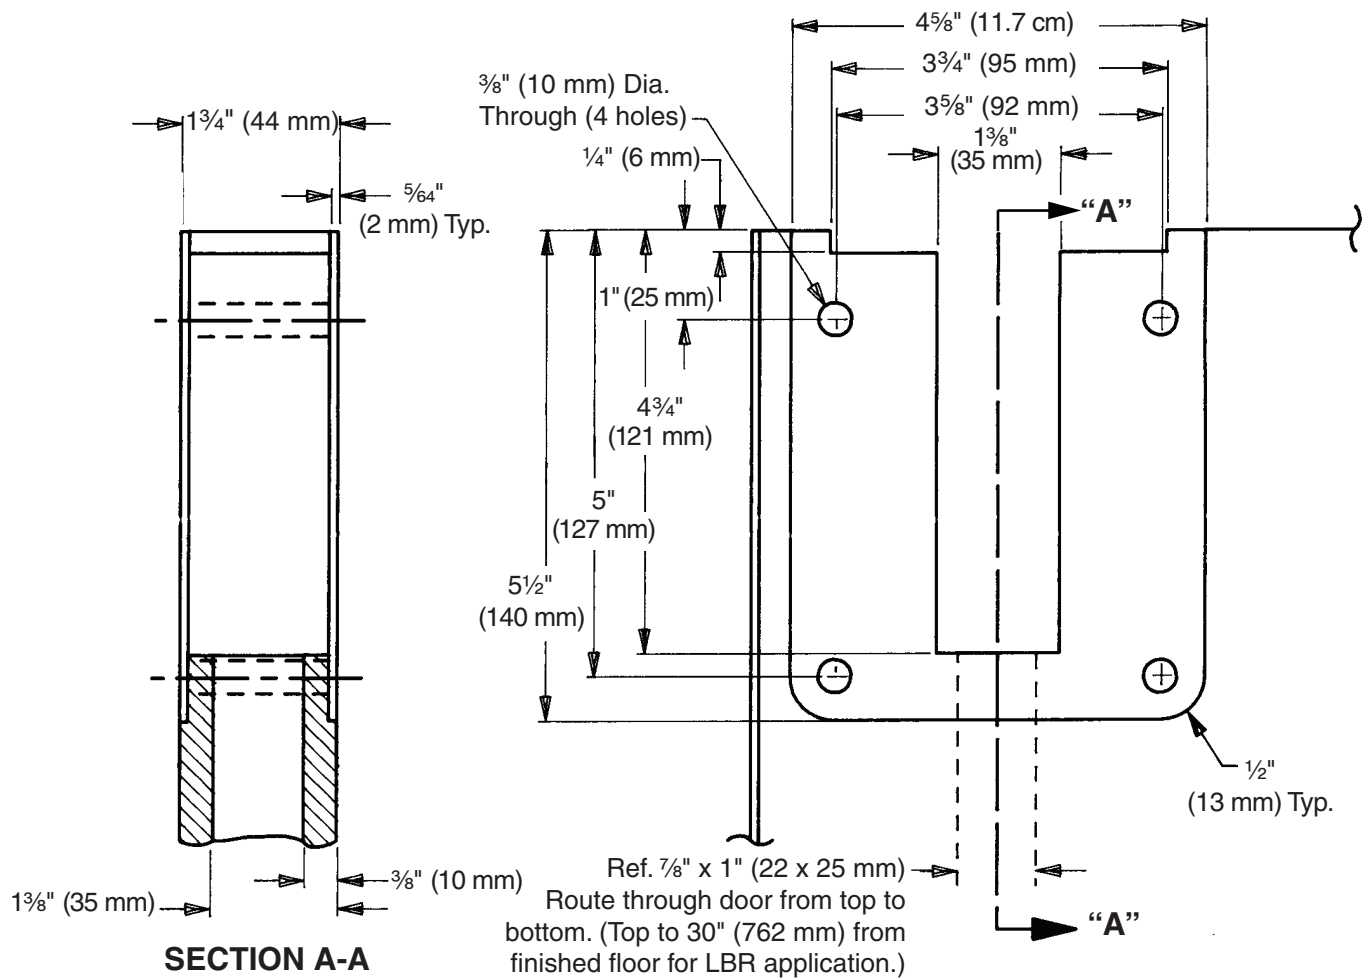

25-C Top Latch Preparation

Panic Devices - Wood Door, LHR Shown, RHR Opposite

RELEASE PLUNGER DETAIL

SECTION A-A

- For Less Bottom Rod (LBR) application omit bottom bolt preparation.
- For bottom bolt preparation, refer to Template W-1283.
- For outside trim, see trim template for door preparation.
- For 25-C centerslide preparation, refer to Template W-1281.

**TEMPLATE
W-1282-c**