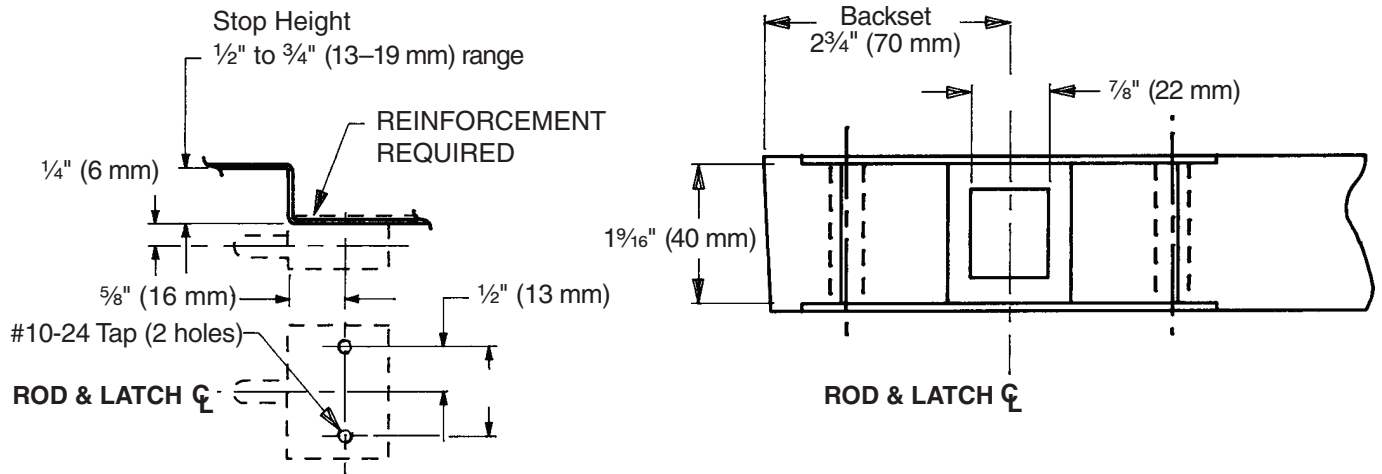

25-C Top Latch Preparation

Panic Devices - Wood Door, LHR Shown, RHR Opposite

RELEASE PLUNGER DETAIL

SECTION A-A

- For Less Bottom Rod (LBR) application omit bottom bolt preparation.
- For bottom bolt preparation, refer to Template W-1283.
- For outside trim, see trim template for door preparation.
- For 25-C centerslide preparation, refer to Template W-1281.

**TEMPLATE
W-1282-c**