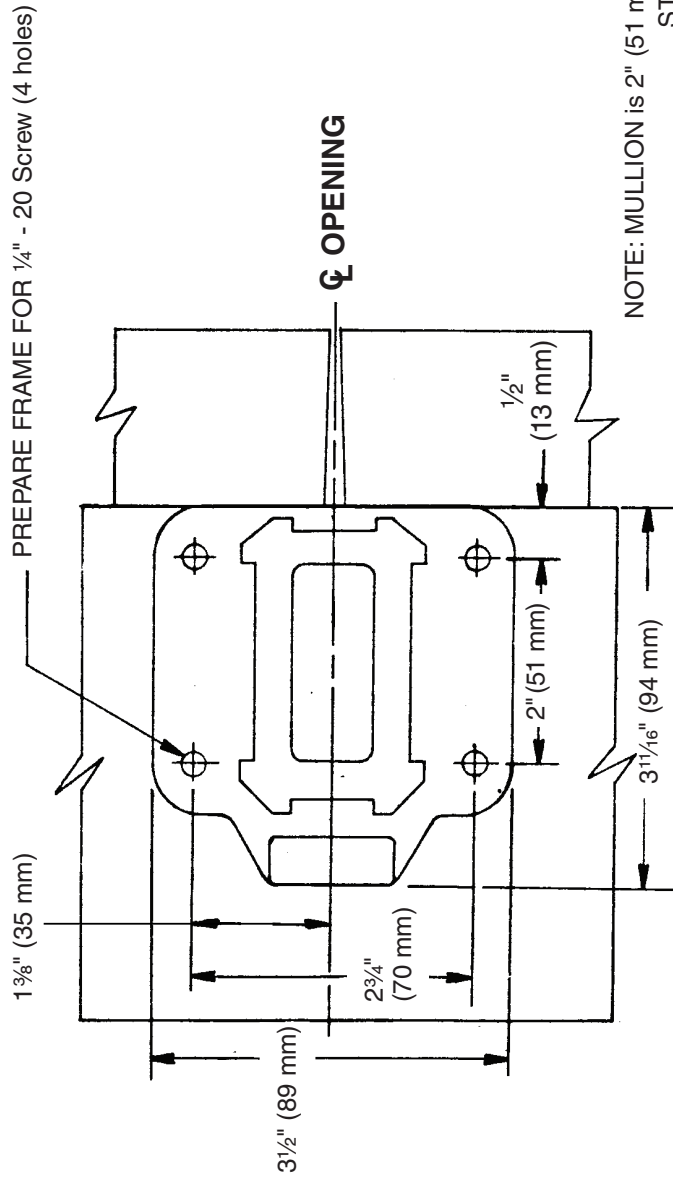

(F) 4023 Mullion Top Fitting Frame Preparation

Metal Door

NOTE: MULLION is 2" (51 mm) wide x 3" (76 mm) deep
STOP HEIGHT is 5/8" standard

TEMPLATE
T-4023-a