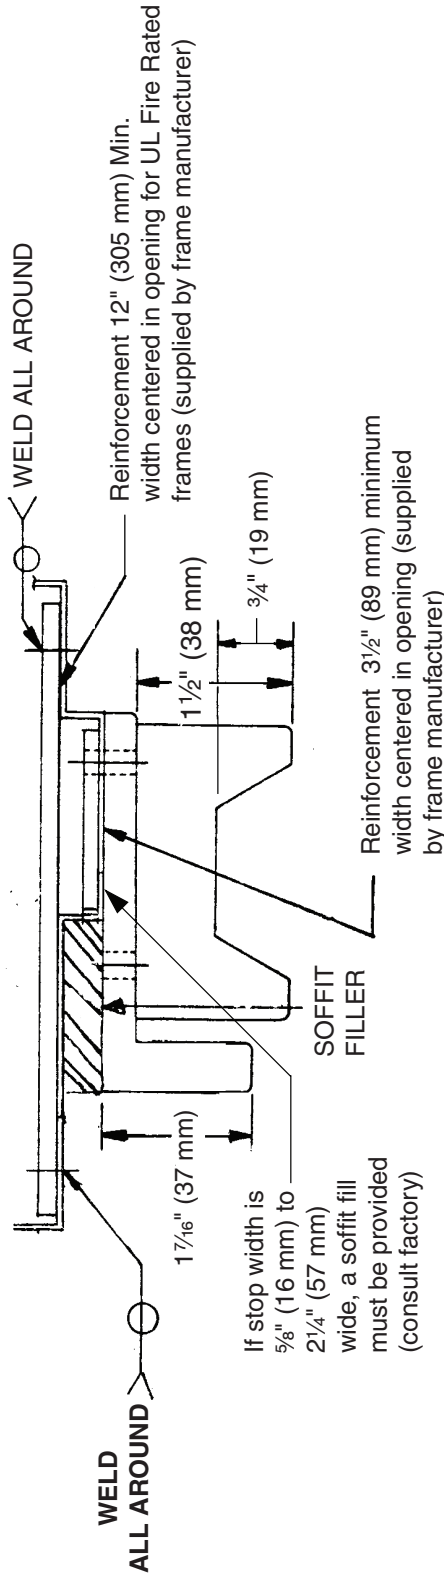

(F) 4023 Mullion Top Fitting Frame Preparation

Metal Door

NOTE: MULLION is 2" (51 mm) wide x 3" (76 mm) deep
STOP HEIGHT is 5/8" standard

TEMPLATE
T-4023-a