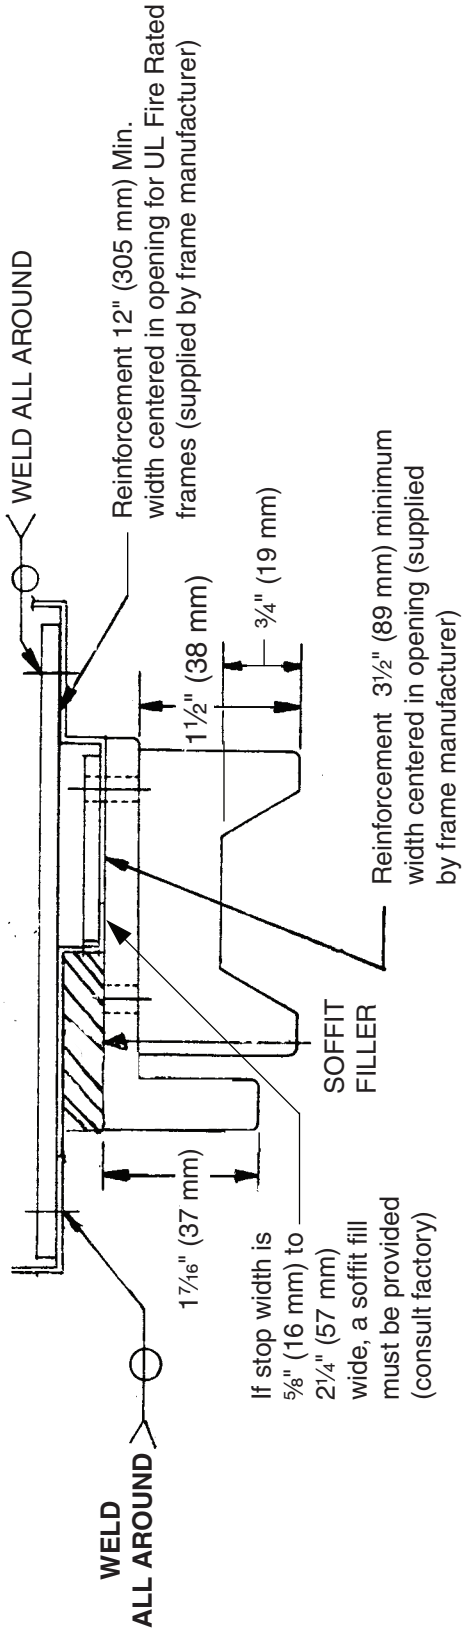

(F)4023 Mullion Top Fitting Frame Preparation

Wood Door

NOTE: MULLION is 2" (51 mm) wide x 3" (76 mm) deep
STOP HEIGHT is 5/8" standard

TEMPLATE
W-4023-a