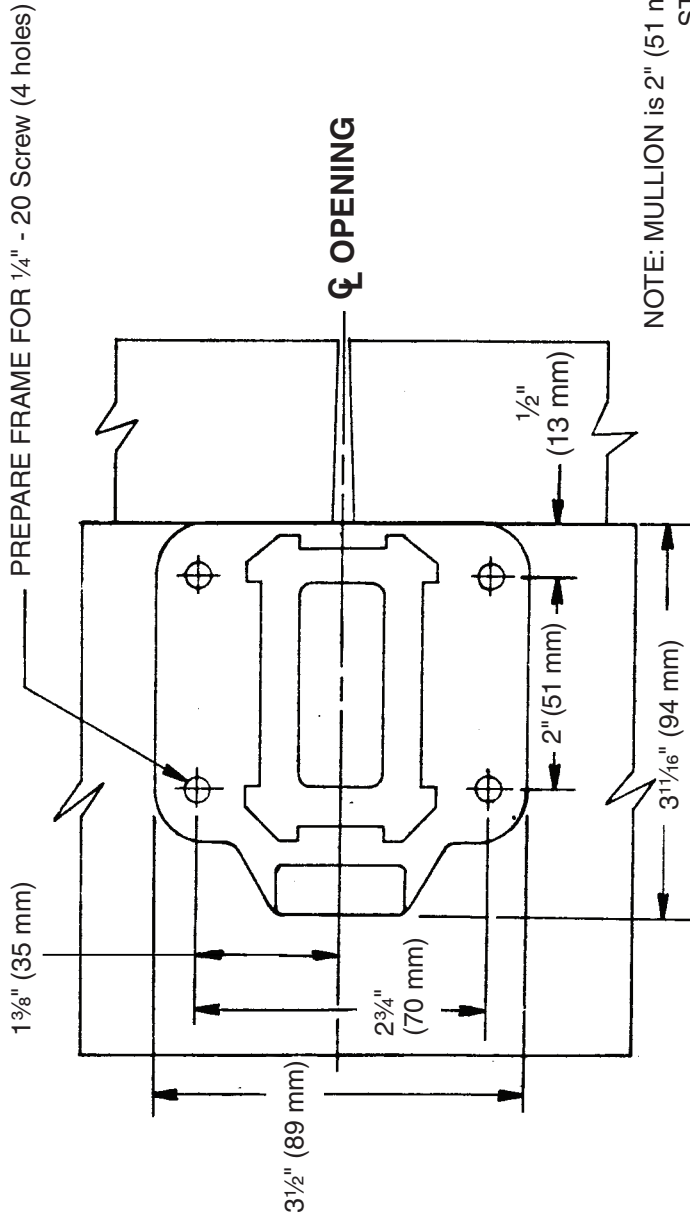

(F)4023 Mullion Top Fitting Frame Preparation

Wood Door

NOTE: MULLION is 2" (51 mm) wide x 3" (76 mm) deep
STOP HEIGHT is 5/8" standard

TEMPLATE
W-4023-a