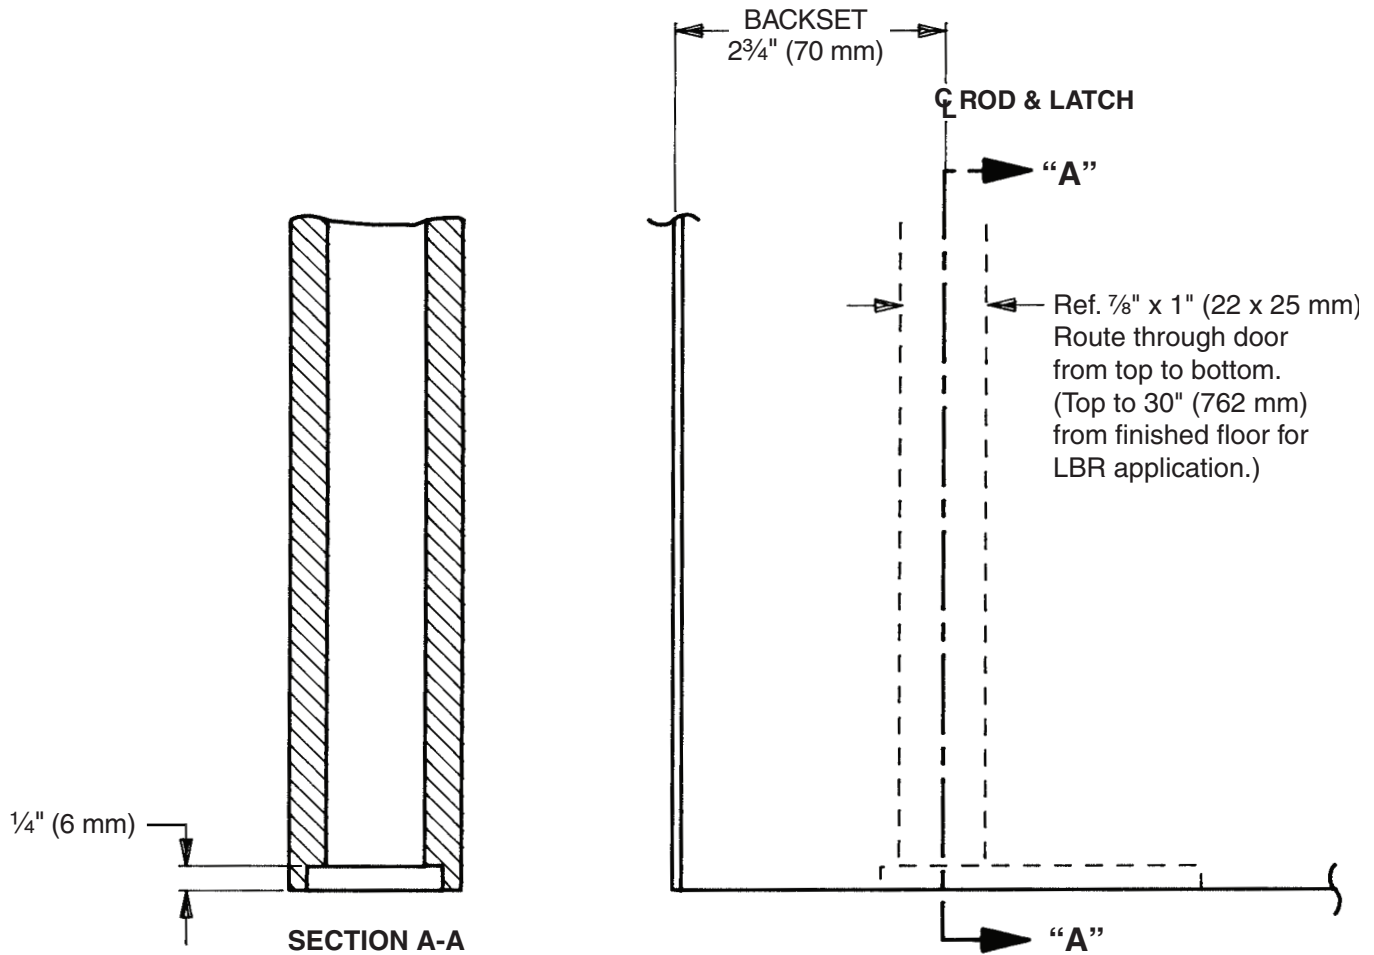

(F)XX-C Concealed Bottom Bolt Preparation

Panic - Wood Door, LHR Shown, RHR Opposite

- For top latch preparation, refer to Template W-1482.
- For centerside preparation, refer to Template W-1481.

- For outside trim, see trim template for door preparation.
- For Less Bottom Rod (LBR) application omit bottom bolt preparation. On fire rated applications, refer to Template W-5494 for auxiliary fire latch preparation.

TEMPLATE
W-1483-b