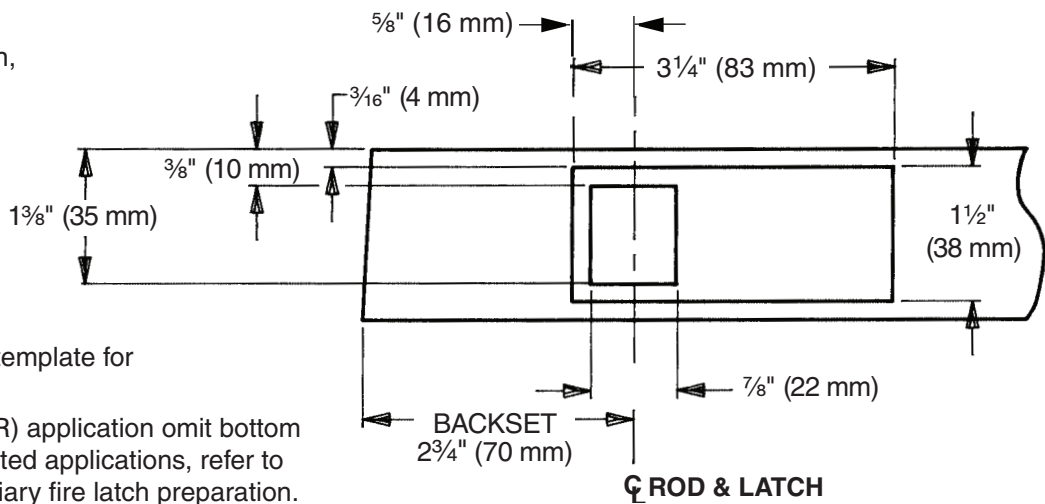

(F)XX-C Concealed Bottom Bolt Preparation

Panic - Wood Door, LHR Shown, RHR Opposite

- For top latch preparation, refer to Template W-1482.
- For centerside preparation, refer to Template W-1481.

- For outside trim, see trim template for door preparation.
- For Less Bottom Rod (LBR) application omit bottom bolt preparation. On fire rated applications, refer to Template W-5494 for auxiliary fire latch preparation.