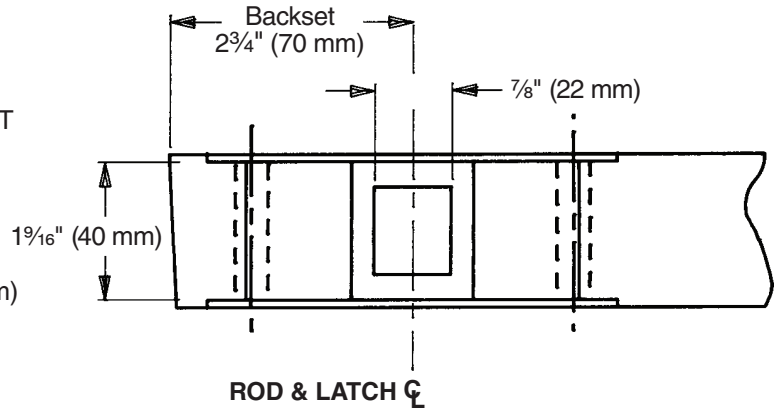

(F)XX-C Concealed Top Latch Preparation

Panic - Wood Door, LHR Shown, RHR Opposite

RELEASE PLUNGER DETAIL

SECTION A-A

- For bottom bolt preparation, refer to Template W-1483.
- For outside trim, see trim template for door preparation.
- For centerslide preparation, refer to Template W-1481.
- For Less Bottom Rod (LBR) application omit bottom bolt preparation. On fire rated applications, refer to Template W-5494 for auxiliary fire latch preparation.