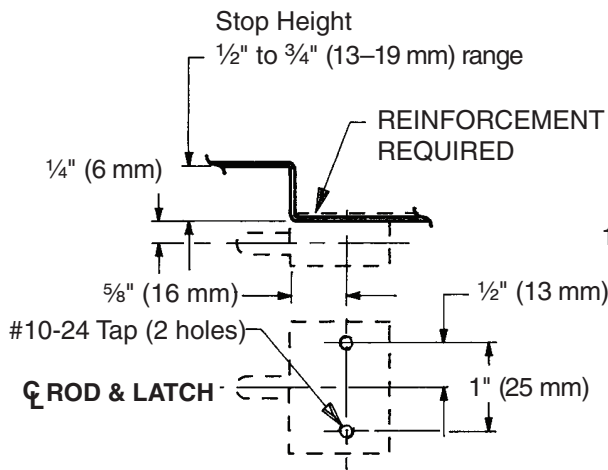

(F)XX-C Concealed Top Latch Preparation

Panic - Wood Door, LHR Shown, RHR Opposite

RELEASE PLUNGER DETAIL

SECTION A-A

- For bottom bolt preparation, refer to Template W-1483.
- For outside trim, see trim template for door preparation.
- For centerslide preparation, refer to Template W-1481.
- For Less Bottom Rod (LBR) application omit bottom bolt preparation. On fire rated applications, refer to Template W-5494 for auxiliary fire latch preparation.

TEMPLATE
W-1482-b