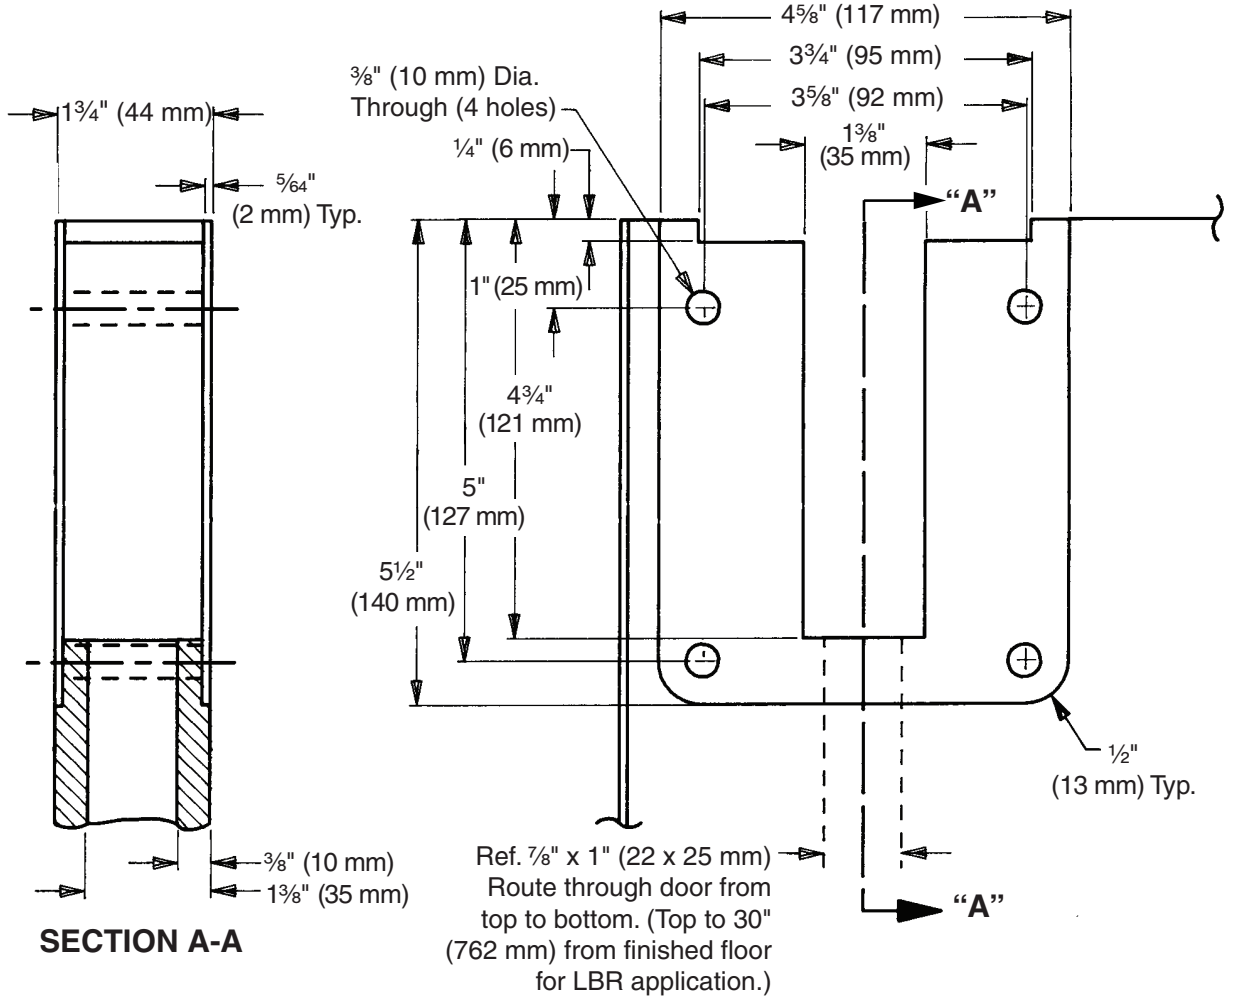

(F)XX-C Concealed Top Latch Preparation

Panic - Wood Door, LHR Shown, RHR Opposite

RELEASE PLUNGER DETAIL

SECTION A-A

- For bottom bolt preparation, refer to Template W-1483.
- For outside trim, see trim template for door preparation.
- For centerslide preparation, refer to Template W-1481.
- For Less Bottom Rod (LBR) application omit bottom bolt preparation. On fire rated applications, refer to Template W-5494 for auxiliary fire latch preparation.

TEMPLATE
W-1482-b