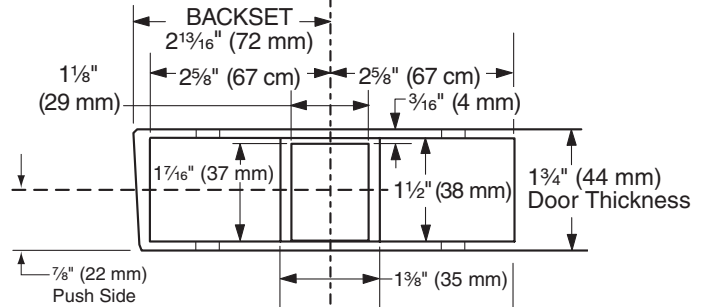

(F)XX-C Concealed Vertical Device

Concealed Vertical Rod Panic and Fire Exit Device With Metal Edge 5" Stile

RELEASE PLUNGER DETAIL

ROD & LATCH ϕ

- For outside trim, see trim template for door preparation.
- See Template W-1300 for steel door wrap preparation.
- For Less Bottom Rod (LBR) application (20 minute rating), refer to Template W-5494 for auxiliary fire latch preparation and omit bottom preparation.