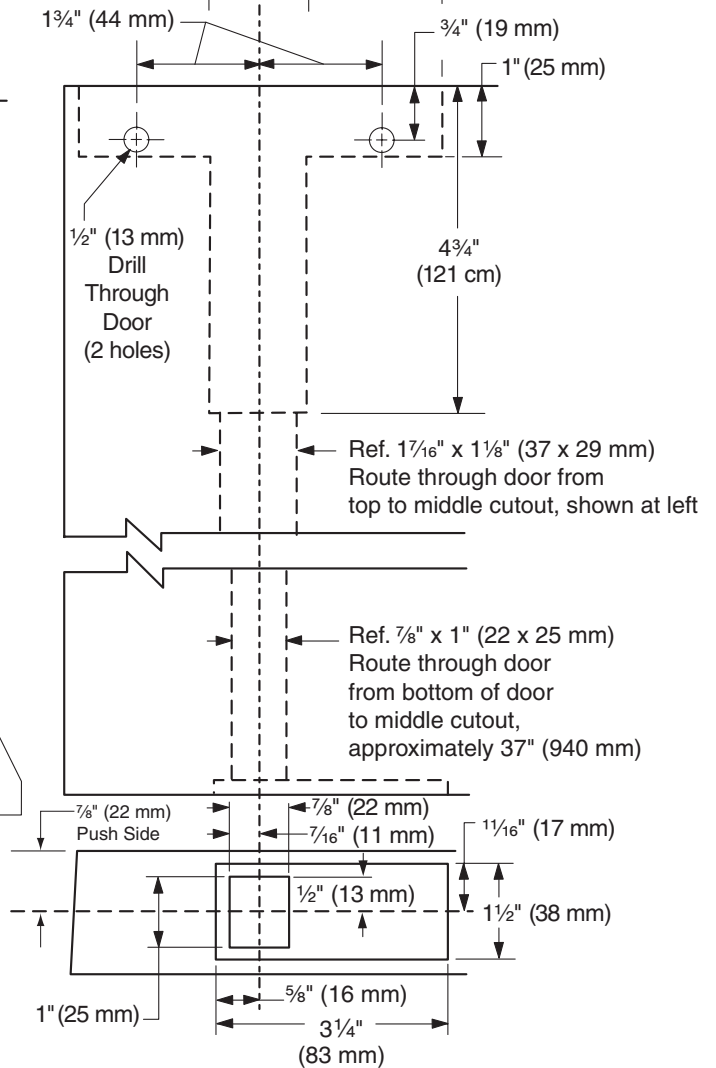

(F)XX-C Concealed Vertical Device

Concealed Vertical Rod Panic and Fire Exit Device With Metal Edge 5" Stile

RELEASE PLUNGER DETAIL

ROD & LATCH ϕ

- For outside trim, see trim template for door preparation.
- See Template W-1300 for steel door wrap preparation.
- For Less Bottom Rod (LBR) application (20 minute rating), refer to Template W-5494 for auxiliary fire latch preparation and omit bottom preparation.

TEMPLATE
W-1460-c