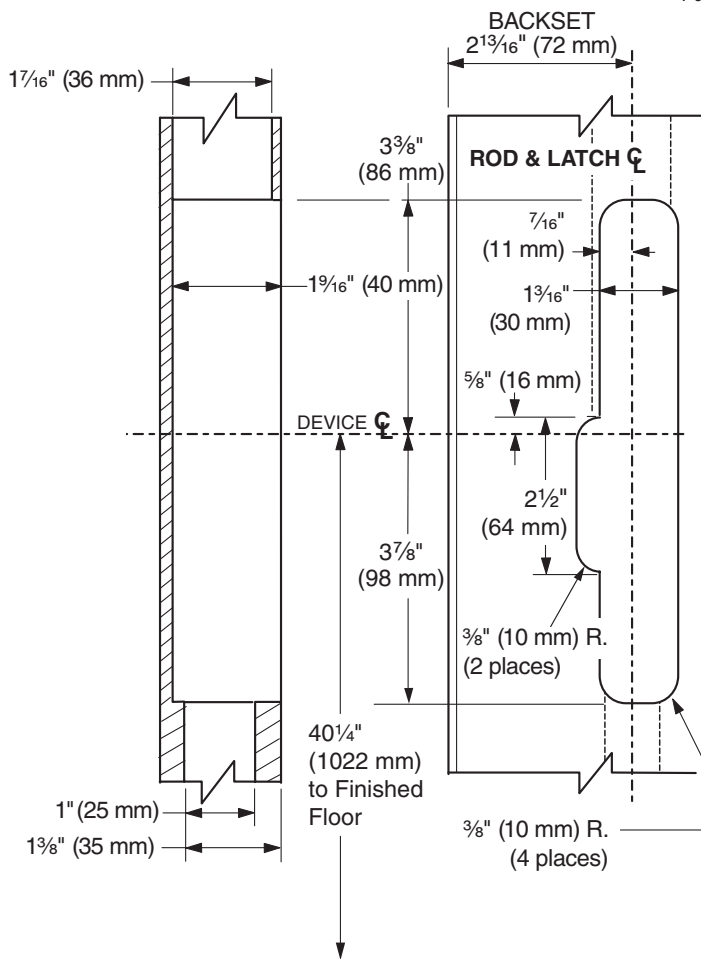

(F)XX-C Concealed Vertical Device

Concealed Vertical Rod Panic and Fire Exit Device With Metal Edge 5" Stile

RELEASE PLUNGER DETAIL

ROD & LATCH ϕ

- For outside trim, see trim template for door preparation.
- See Template W-1300 for steel door wrap preparation.
- For Less Bottom Rod (LBR) application (20 minute rating), refer to Template W-5494 for auxiliary fire latch preparation and omit bottom preparation.

TEMPLATE
W-1460-c