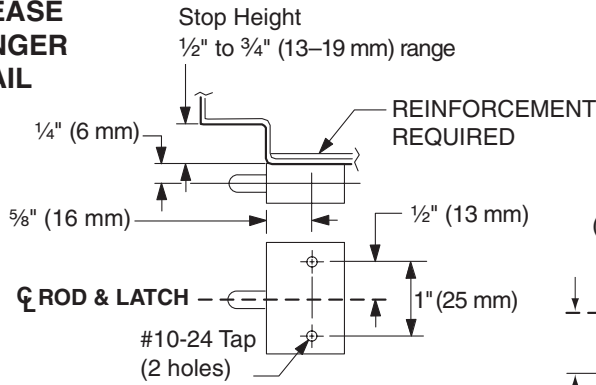

(F)XX-C Concealed Vertical Device

Concealed Vertical Rod Panic and Fire Exit Device With Metal Edge 5" Stile

RELEASE PLUNGER DETAIL

ROD & LATCH ϕ

- For outside trim, see trim template for door preparation.
- See Template W-1300 for steel door wrap preparation.
- For Less Bottom Rod (LBR) application (20 minute rating), refer to Template W-5494 for auxiliary fire latch preparation and omit bottom preparation.

TEMPLATE
W-1460-c