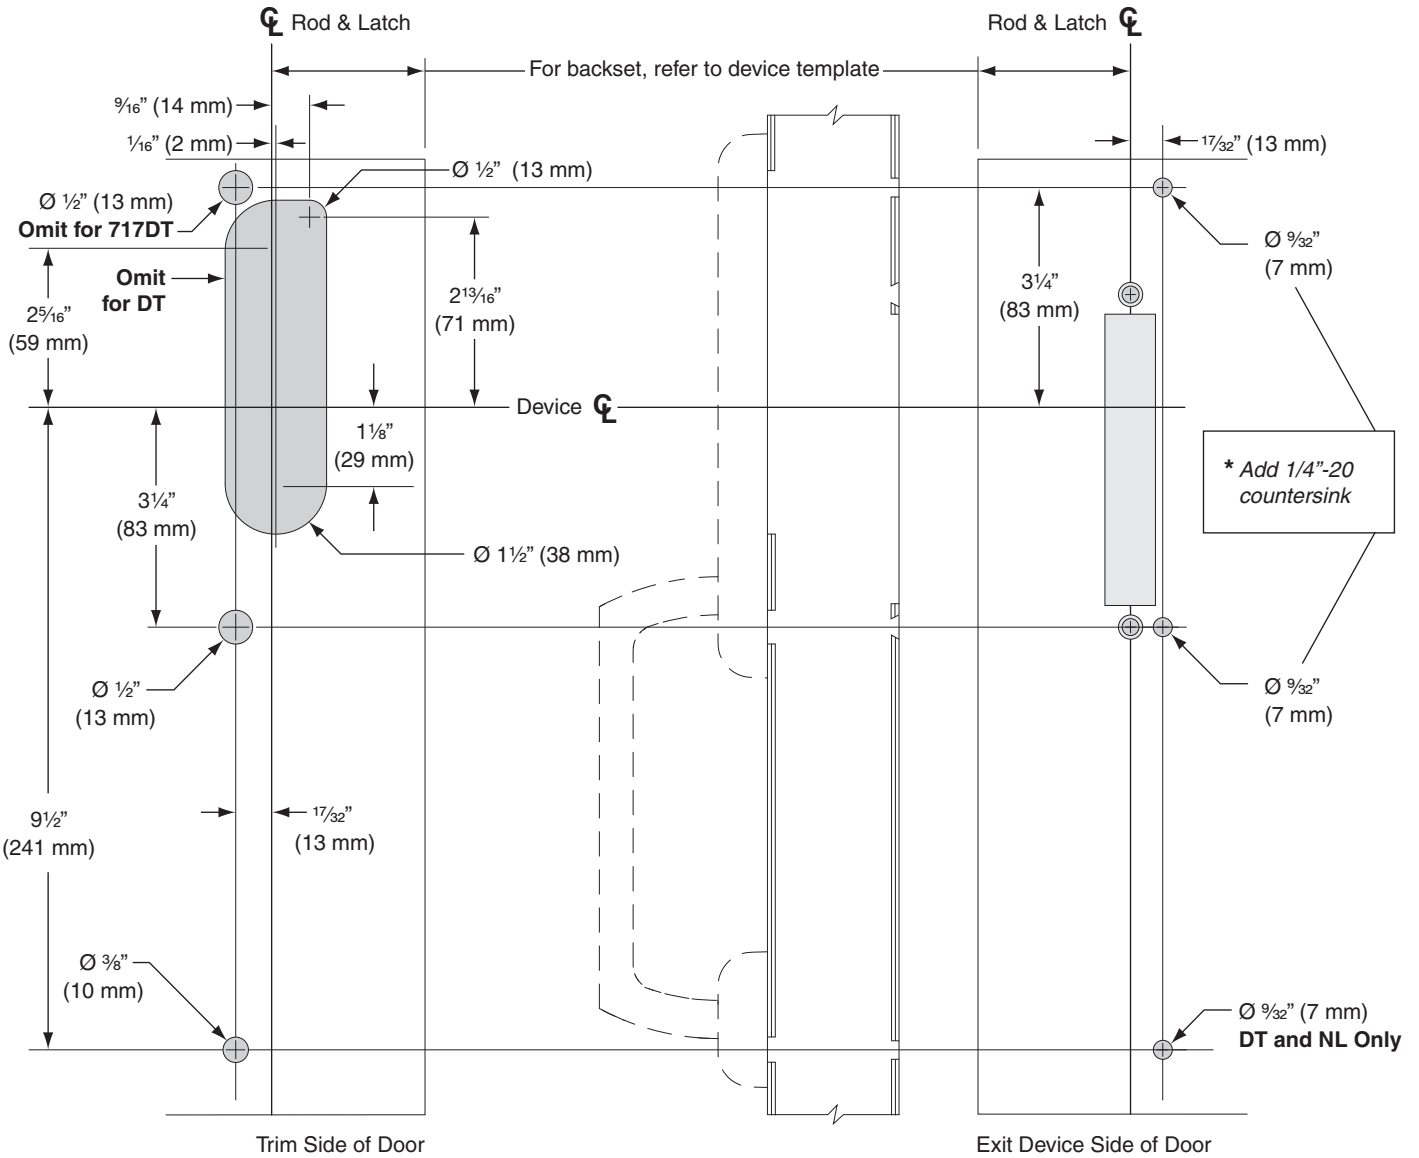

(F)XX-C Trim for Concealed Vertical Device only

717DT, 718C, 718DT, 718NL, Metal Door, LHR Shown, RHR Opposite

THIS TEMPLATE APPLIES TO PRODUCT ORDERED AFTER 3/1/2011

PRIOR TO THIS DATE USE OLD TEMPLATE

TEMPLATE
T-2462-a