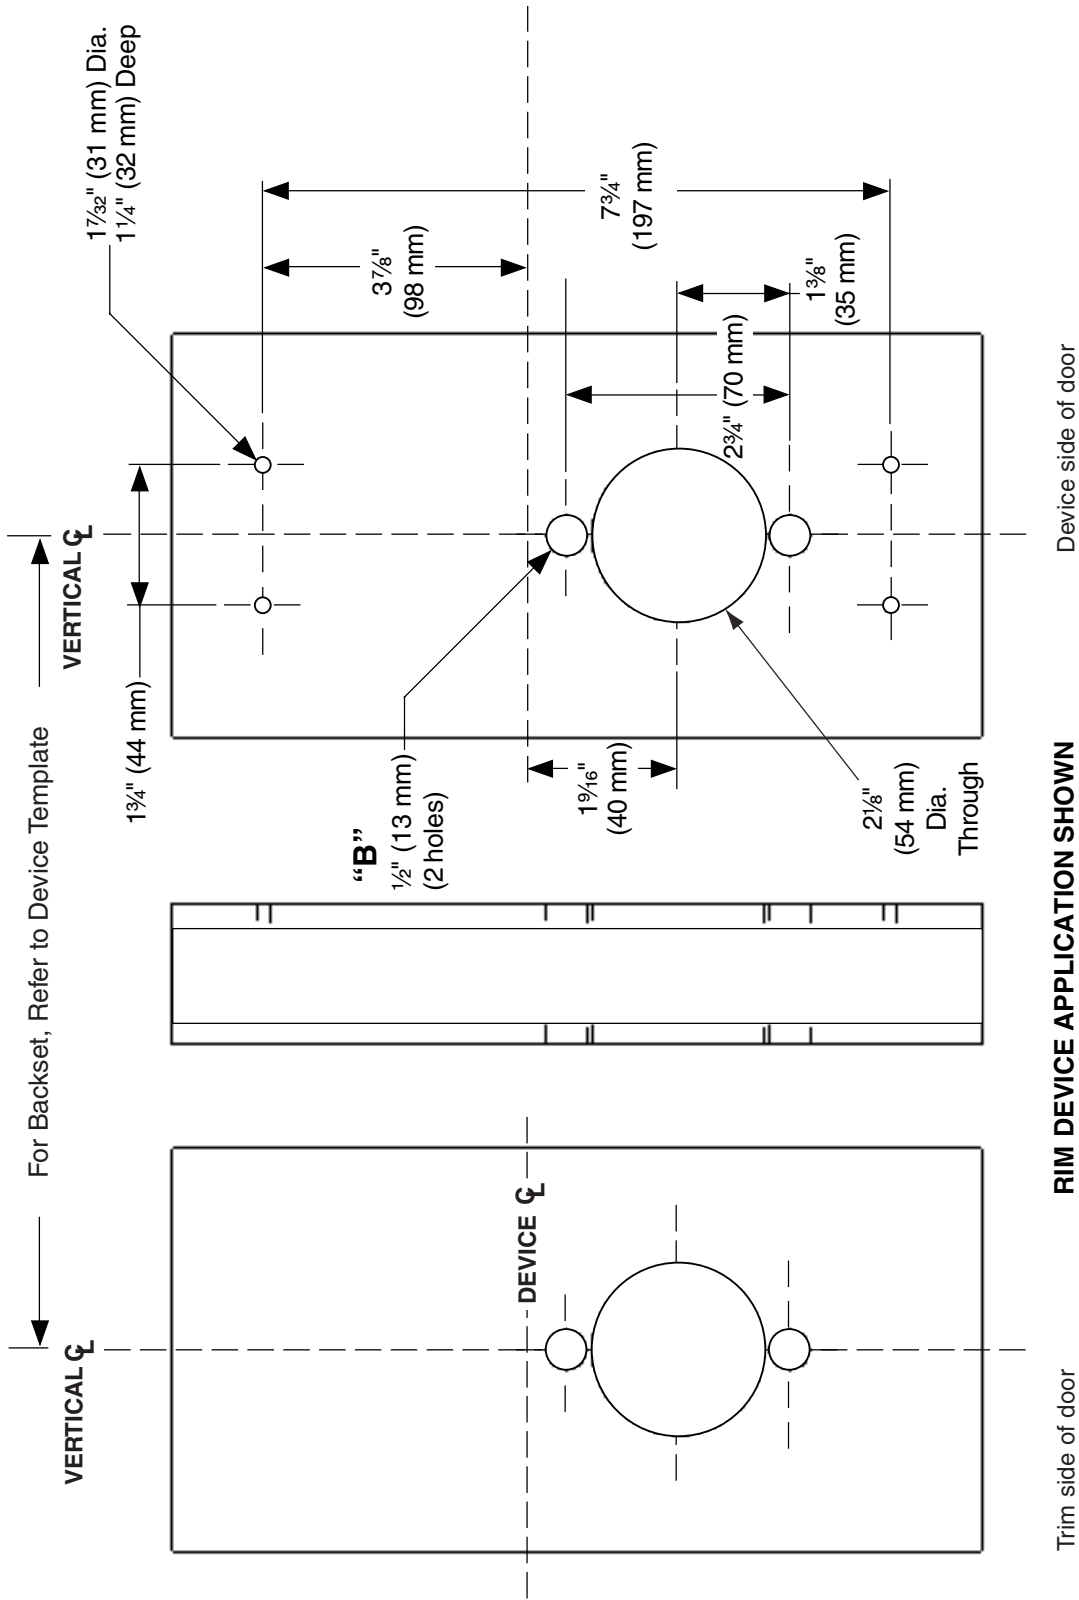

(F)XX-R KIL Trim

814KIL-IC, 814KIL, Wood Door, LHR Shown, RHR Opposite

A	B	C
1 9/16"	1/2" Through	7/32" Dia. x 1 1/4" Deep

TEMPLATE
W-2410-b