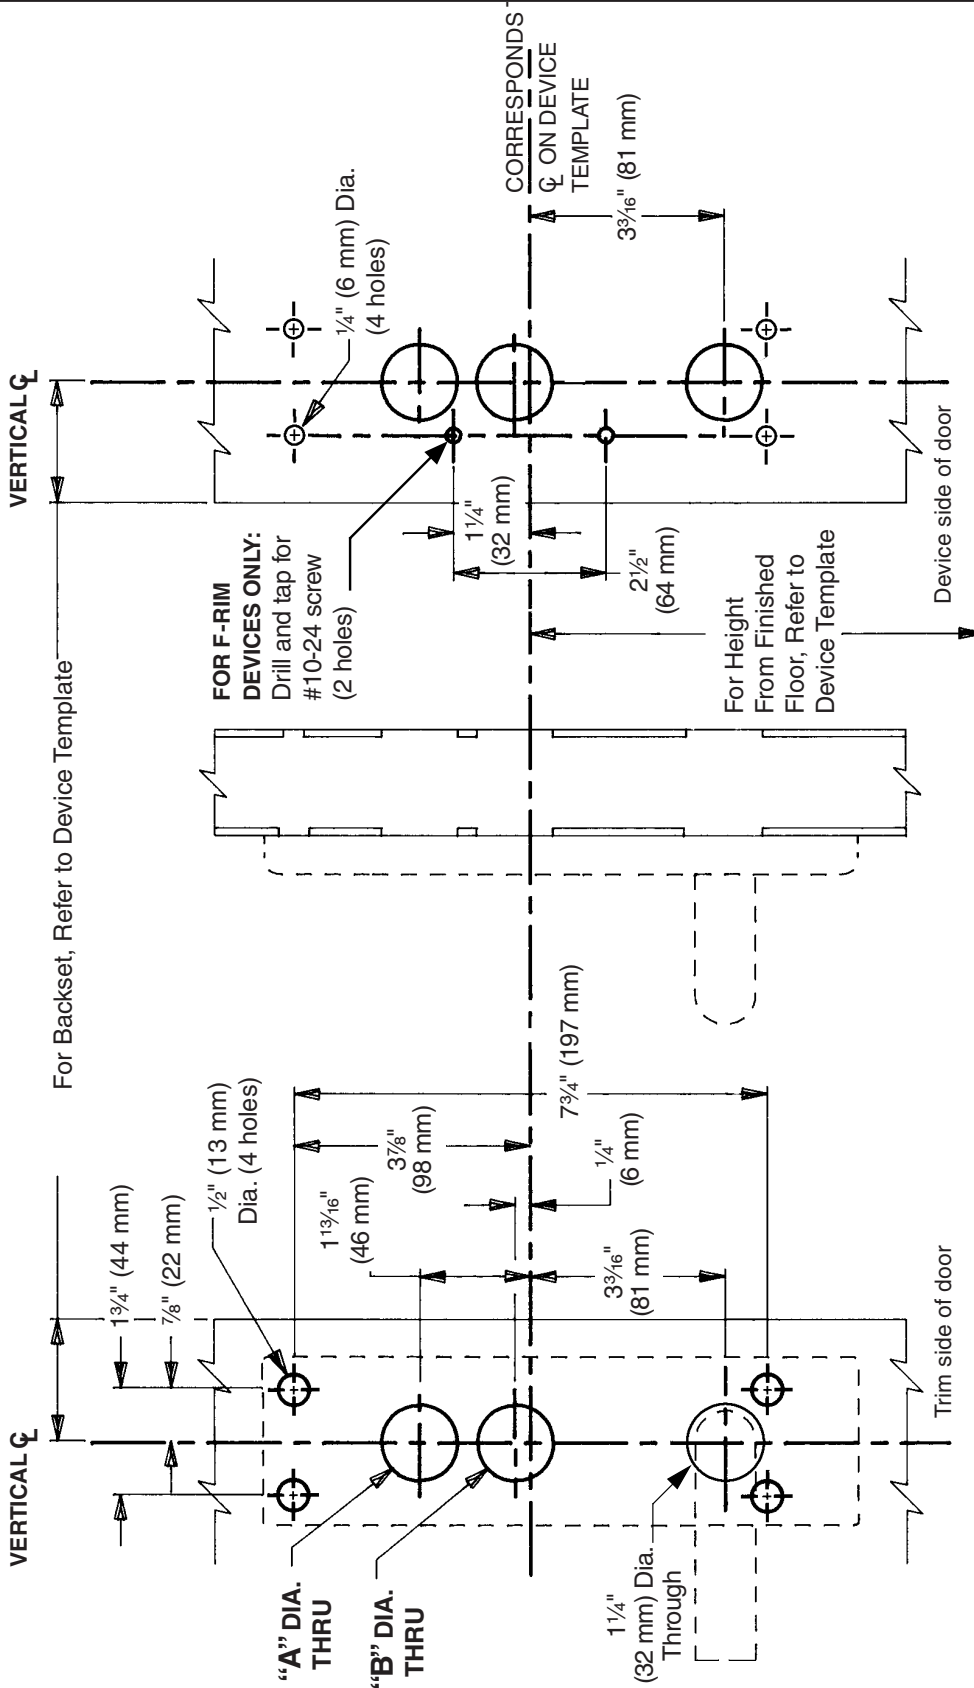

(F)XX-R Rim Lever Trim

812L and 816L, Metal Door, LHR Shown, RHR Opposite

| Device | A | B |
|--------------------|--------|--------|
| (F)XX-XX-L | OMIT | 1 3/8" |
| (F)XX-XX-L-BE | OMIT | OMIT |
| (F)XX-XX-L(NL) | OMIT | 1 3/8" |
| (F)XX-XX-L2 | 1 3/8" | OMIT |
| (F)XX-XX-L(2O.C.) | 1 3/8" | 1 3/8" |
| (F)XX-XX-L-DT | OMIT | OMIT |
| (F)XX-XX-NL x L DT | 1 3/8" | OMIT |

TEMPLATE
T-2415-a