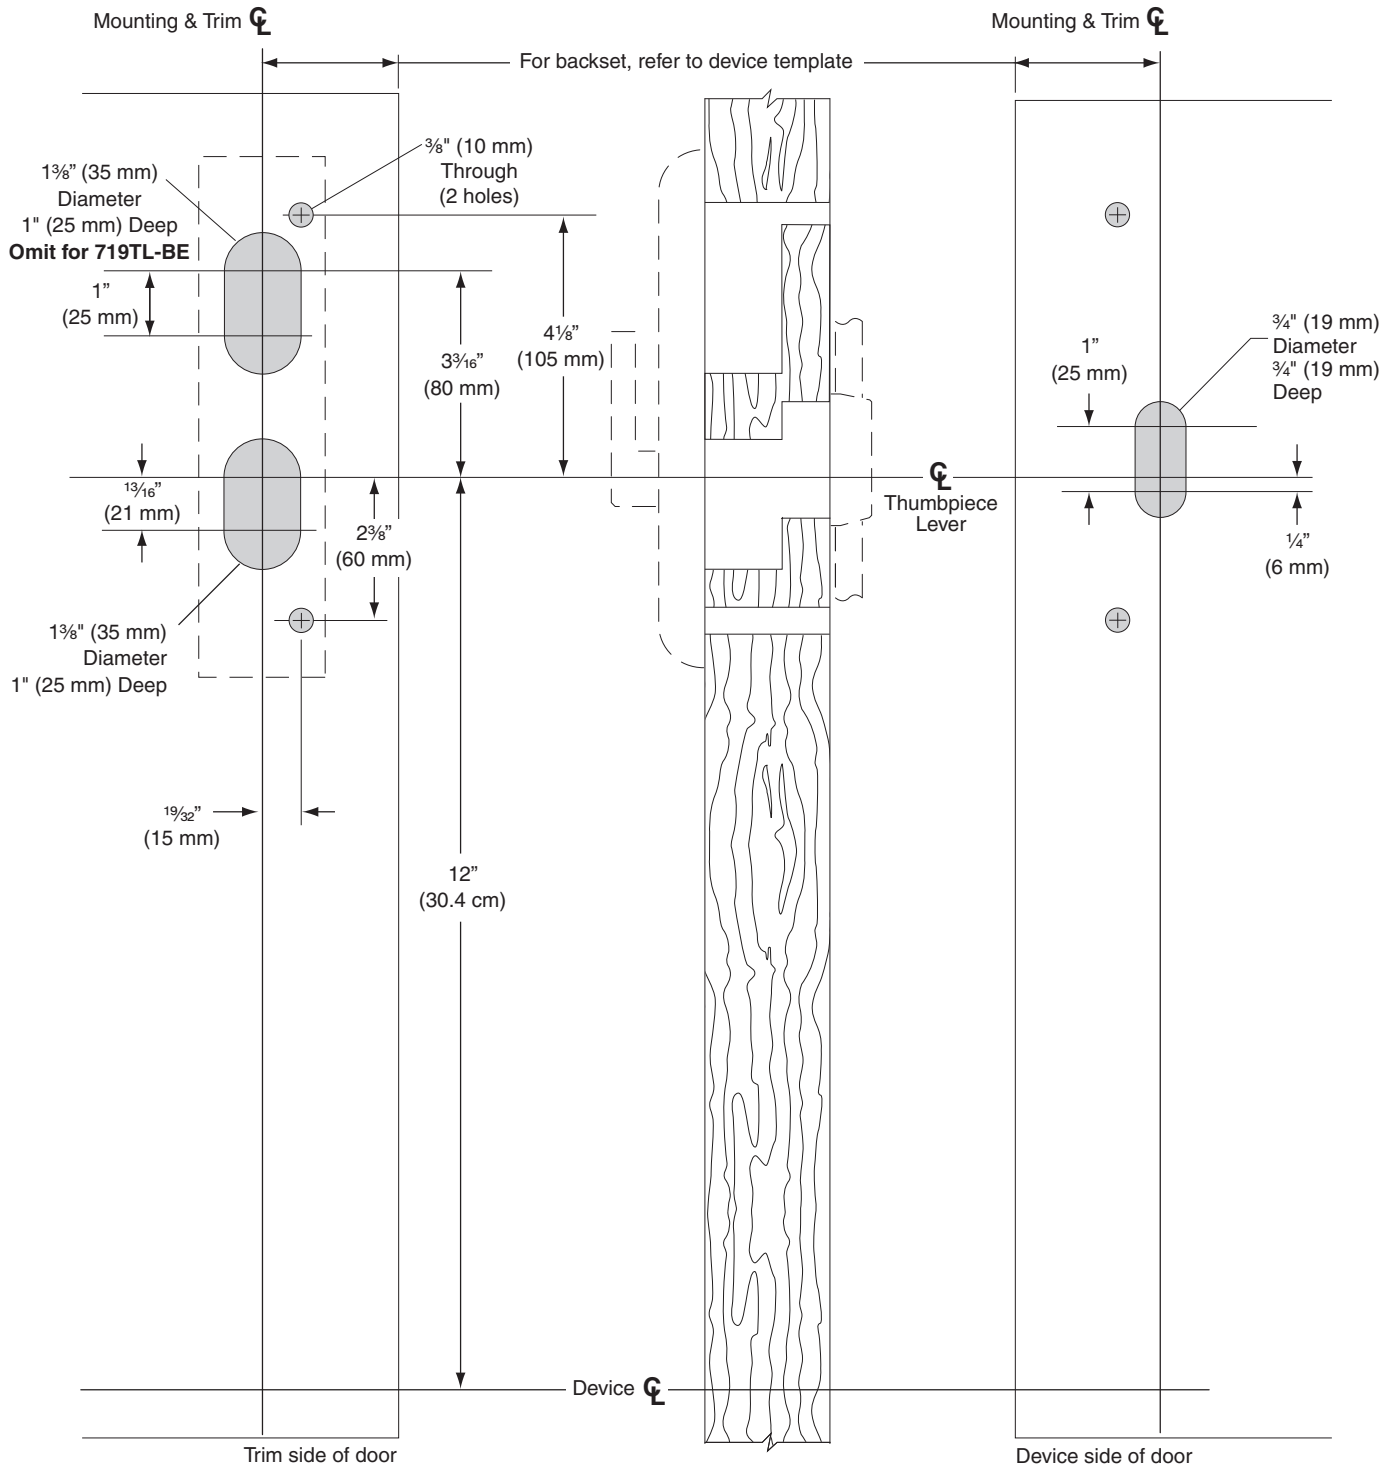

(F)XX-V Thumbpiece Lever Trim for Surface Vertical Device only

719TL, 719TL-BE Trim, Wood Door, LHR Shown, RHR Opposite

- For height from finished floor, refer to device template.

**THIS TEMPLATE APPLIES
TO PRODUCT ORDERED
PRIOR TO 3/1/2011**

**TEMPLATE
W-2423-b**