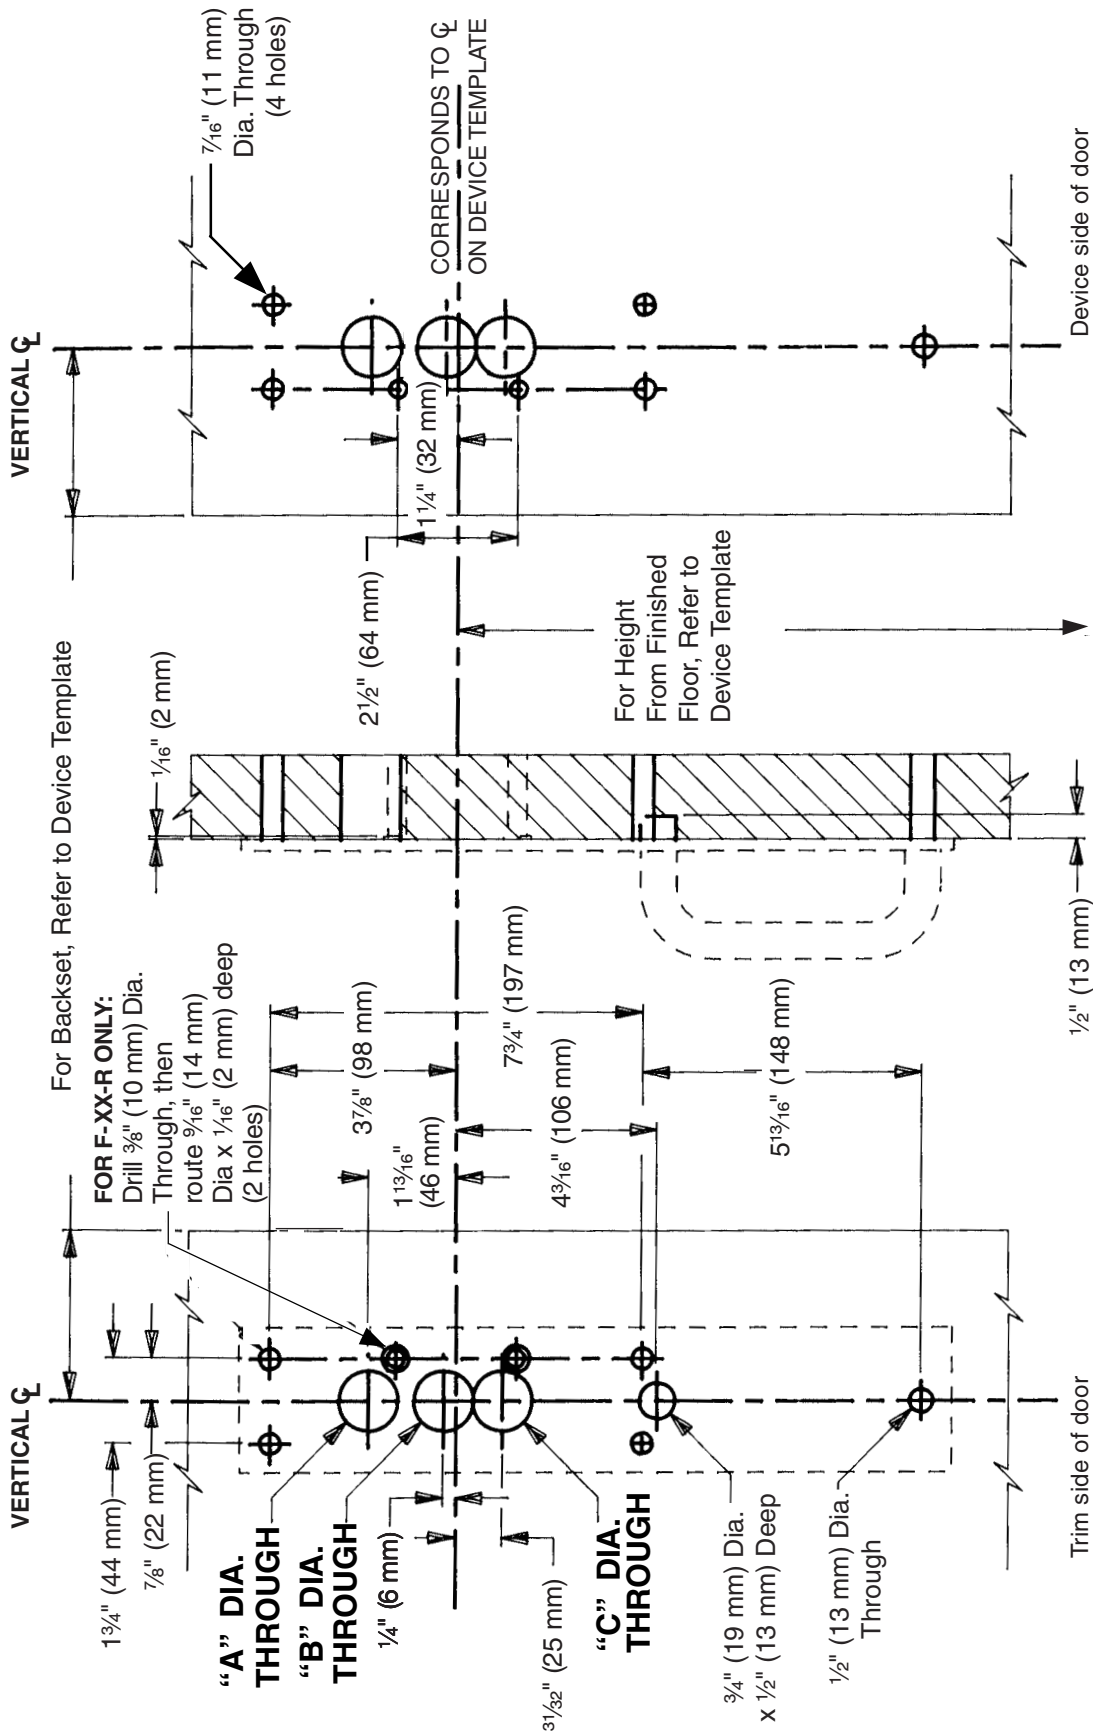

(F)XX Apollo Trim

810DT/NL, Wood Door, LHR Shown, RHR Opposite

Device	A	B	C
(F)XX-M Exit Only	OMIT	OMIT	OMIT
(F)XX-M-DT	OMIT	OMIT	OMIT
(F)XX-M-NL	1 1/4"	OMIT	OMIT
(F)XX-V-NL	OMIT	OMIT	1 1/4"

Device	A	B	C
(F)XX-R Exit Only	OMIT	OMIT	OMIT
(F)XX-R-DT	OMIT	OMIT	OMIT
(F)XX-R-NL	1 1/4"	OMIT	OMIT
(F)XX-V Exit Only	OMIT	OMIT	OMIT
(F)XX-V-DT	OMIT	OMIT	OMIT

TEMPLATE
W-2450-a