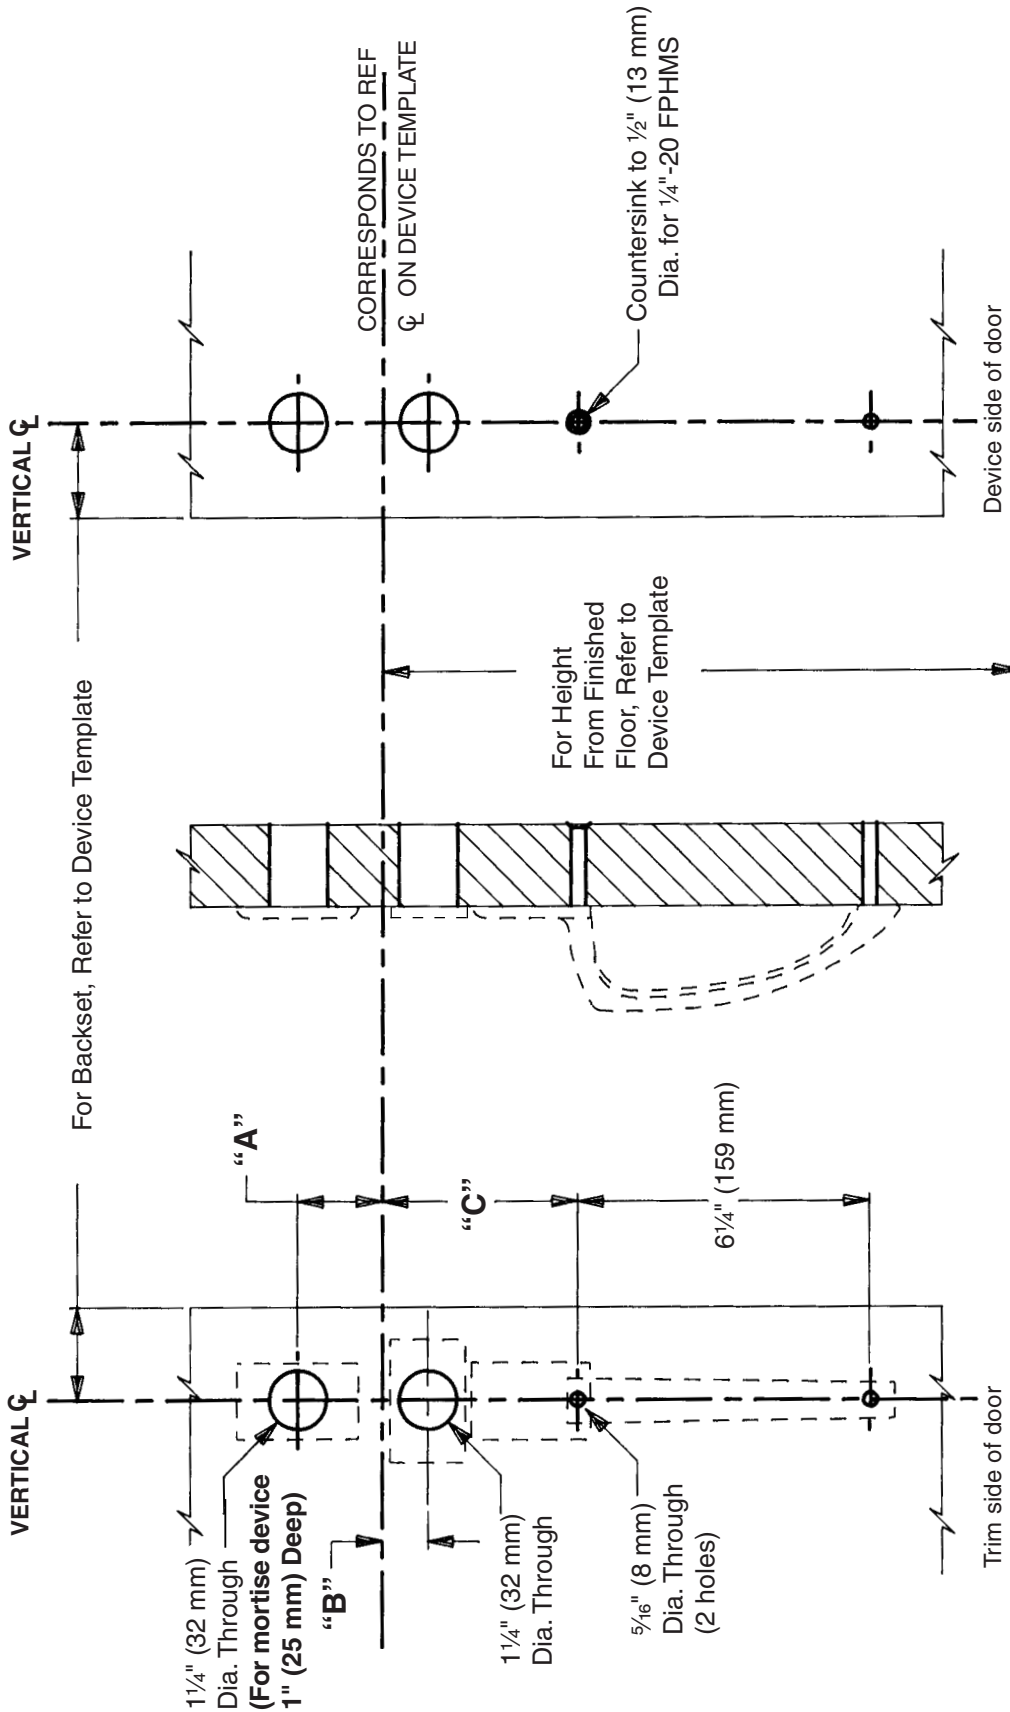

(F)XX Standard Trim

815DT/NL, Wood Door, LHR Shown, RHR Opposite

| Device | A | B | C |
|------------|----------|-------|---------|
| (F)XX-R-DT | OMIT | OMIT | 4 3/16" |
| (F)XX-R-NL | 1 13/16" | OMIT | 4 3/16" |
| (F)XX-M-DT | OMIT | OMIT | 4 3/16" |
| (F)XX-M-NL | 1 13/16" | OMIT | 4 3/16" |
| (F)XX-V-DT | OMIT | OMIT | 4 3/16" |
| (F)XX-V-NL | OMIT | 3/32" | 4 3/16" |

TEMPLATE
W-2401-a