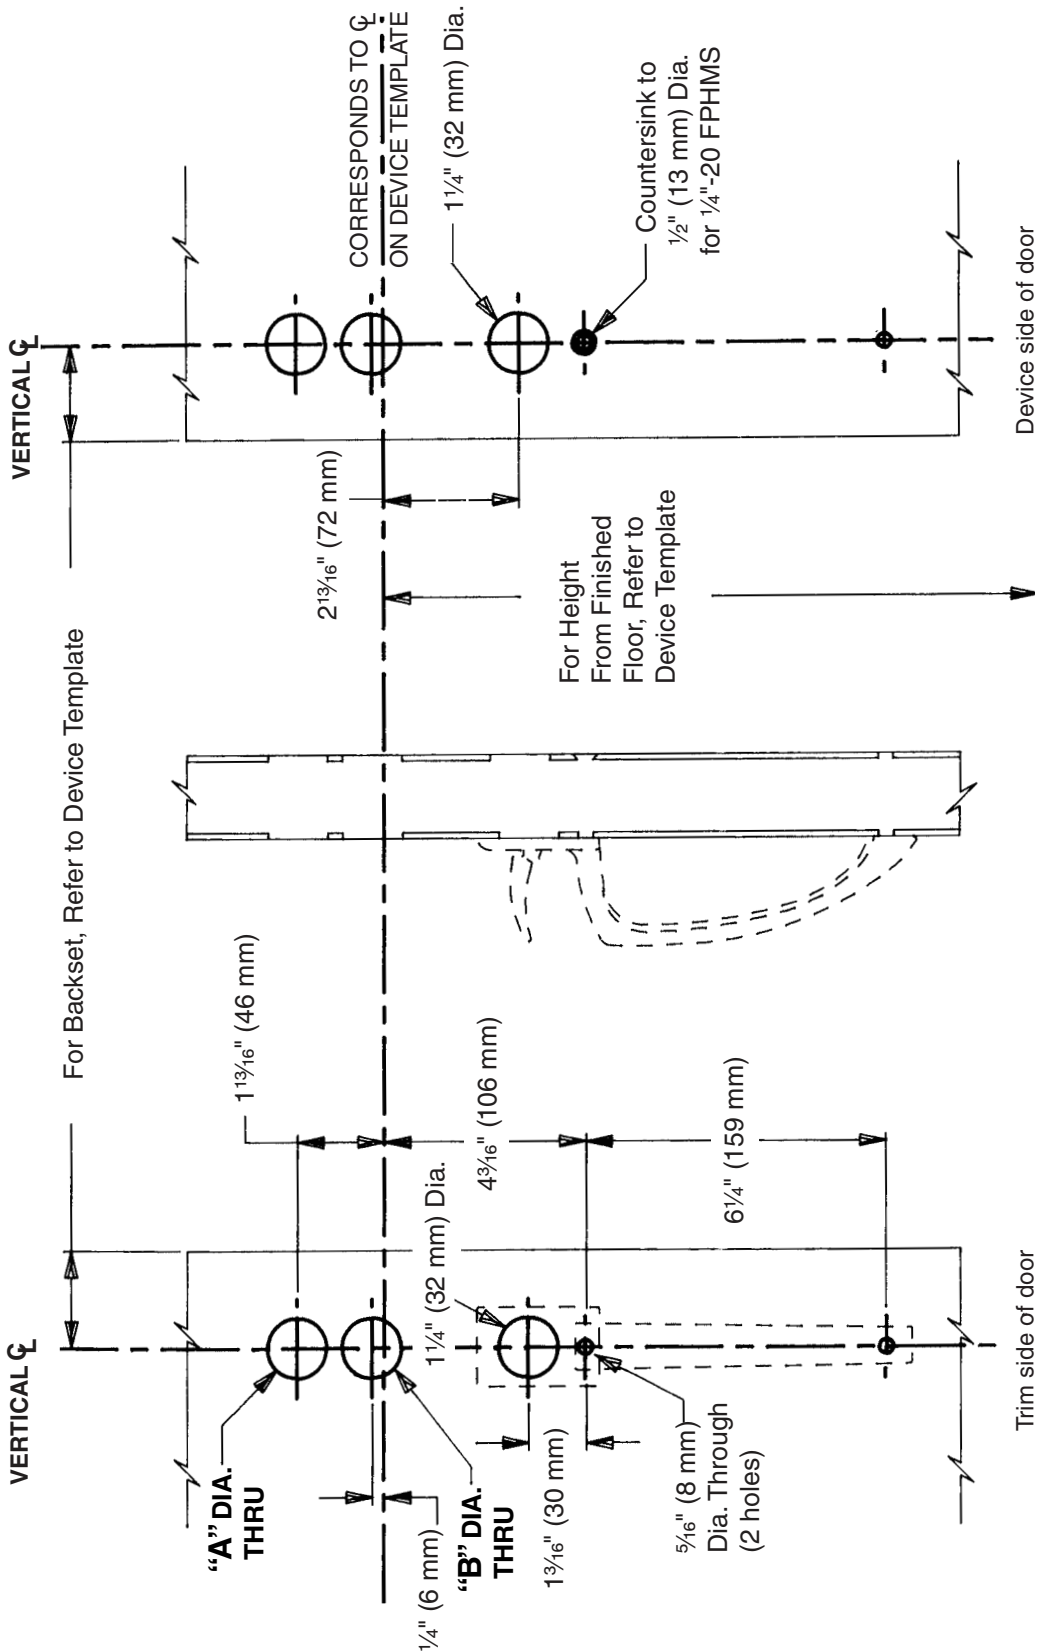

(F)XX Thumbpiece Trim

815TP Trim, Metal Door, LHR Shown, RHR Opposite

Device	A	B
(F)XX-M-TP-BE	OMIT	OMIT
(F)XX-M-TP(NL)	1 1/4"	OMIT
(F)XX-M-TP2	1 1/4"	OMIT
(F)XX-V-TP	1 1/4"	OMIT
(F)XX-V-TP-BE	OMIT	OMIT
(F)XX-V-TP(NL)	1 1/4"	OMIT

Device	A	B
(F)XX-R-TP	OMIT	1 1/4"
(F)XX-R-TP-BE	OMIT	OMIT
(F)XX-R-TP(NL)	OMIT	1 1/4"
(F)XX-R-TP2	1 1/4"	OMIT
(F)XX-R-TP (20.C.)	1 1/4"	1 1/4"
(F)XX-M-TP	1 1/4"	OMIT

TEMPLATE
T-2408-b