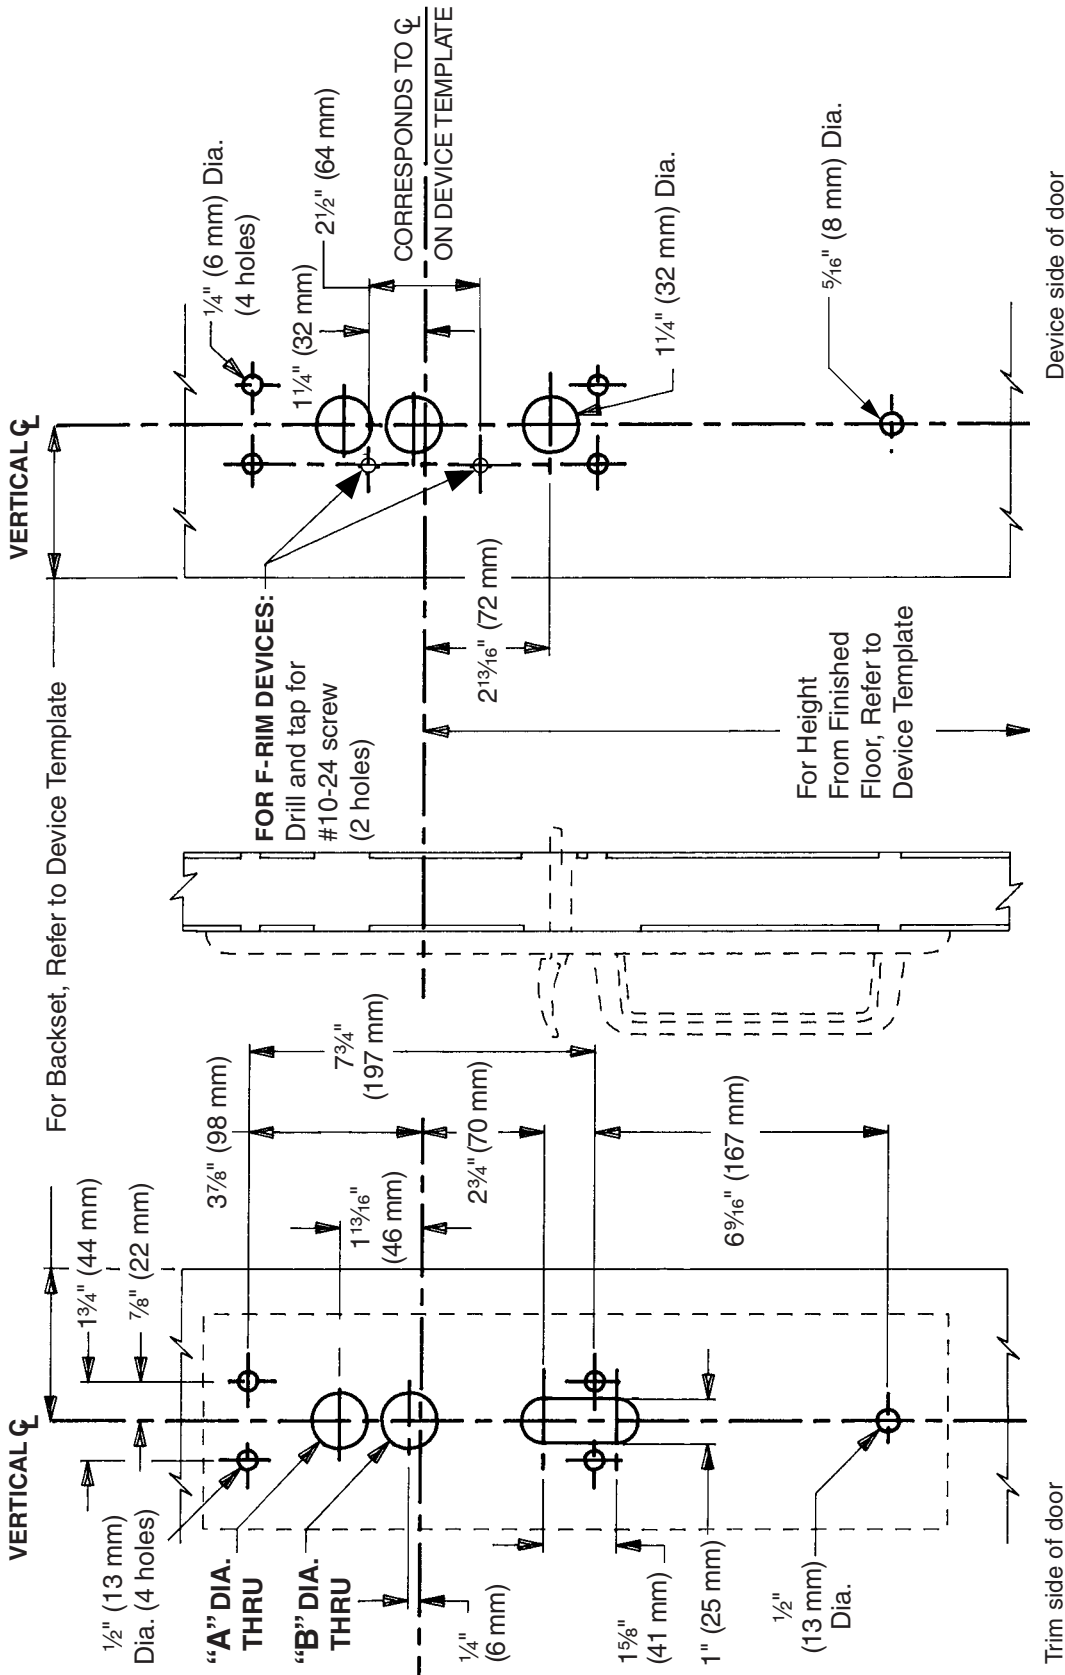

# (F)XX Thumbpiece Trim

820TP Trim, Metal Door, LHR Shown, RHR Opposite

Device	A	B
(F)XX-M-TP-BE	OMIT	OMIT
(F)XX-M-TP(NL)	1 1/4"	OMIT
(F)XX-M-TP2	1 1/4"	OMIT
(F)XX-V-TP	1 1/4"	OMIT
(F)XX-V-TP-BE	OMIT	OMIT
(F)XX-V-TP(NL)	1 1/4"	OMIT

Device	A	B
(F)XX-R-TP	OMIT	1 1/4"
(F)XX-R-TP-BE	OMIT	OMIT
(F)XX-R-TP(NL)	OMIT	1 1/4"
(F)XX-R-TP2	1 1/4"	OMIT
(F)XX-R-TP (20.C.)	1 1/4"	1 1/4"
(F)XX-M-TP	1 1/4"	OMIT

TEMPLATE  
**T-2421-a**