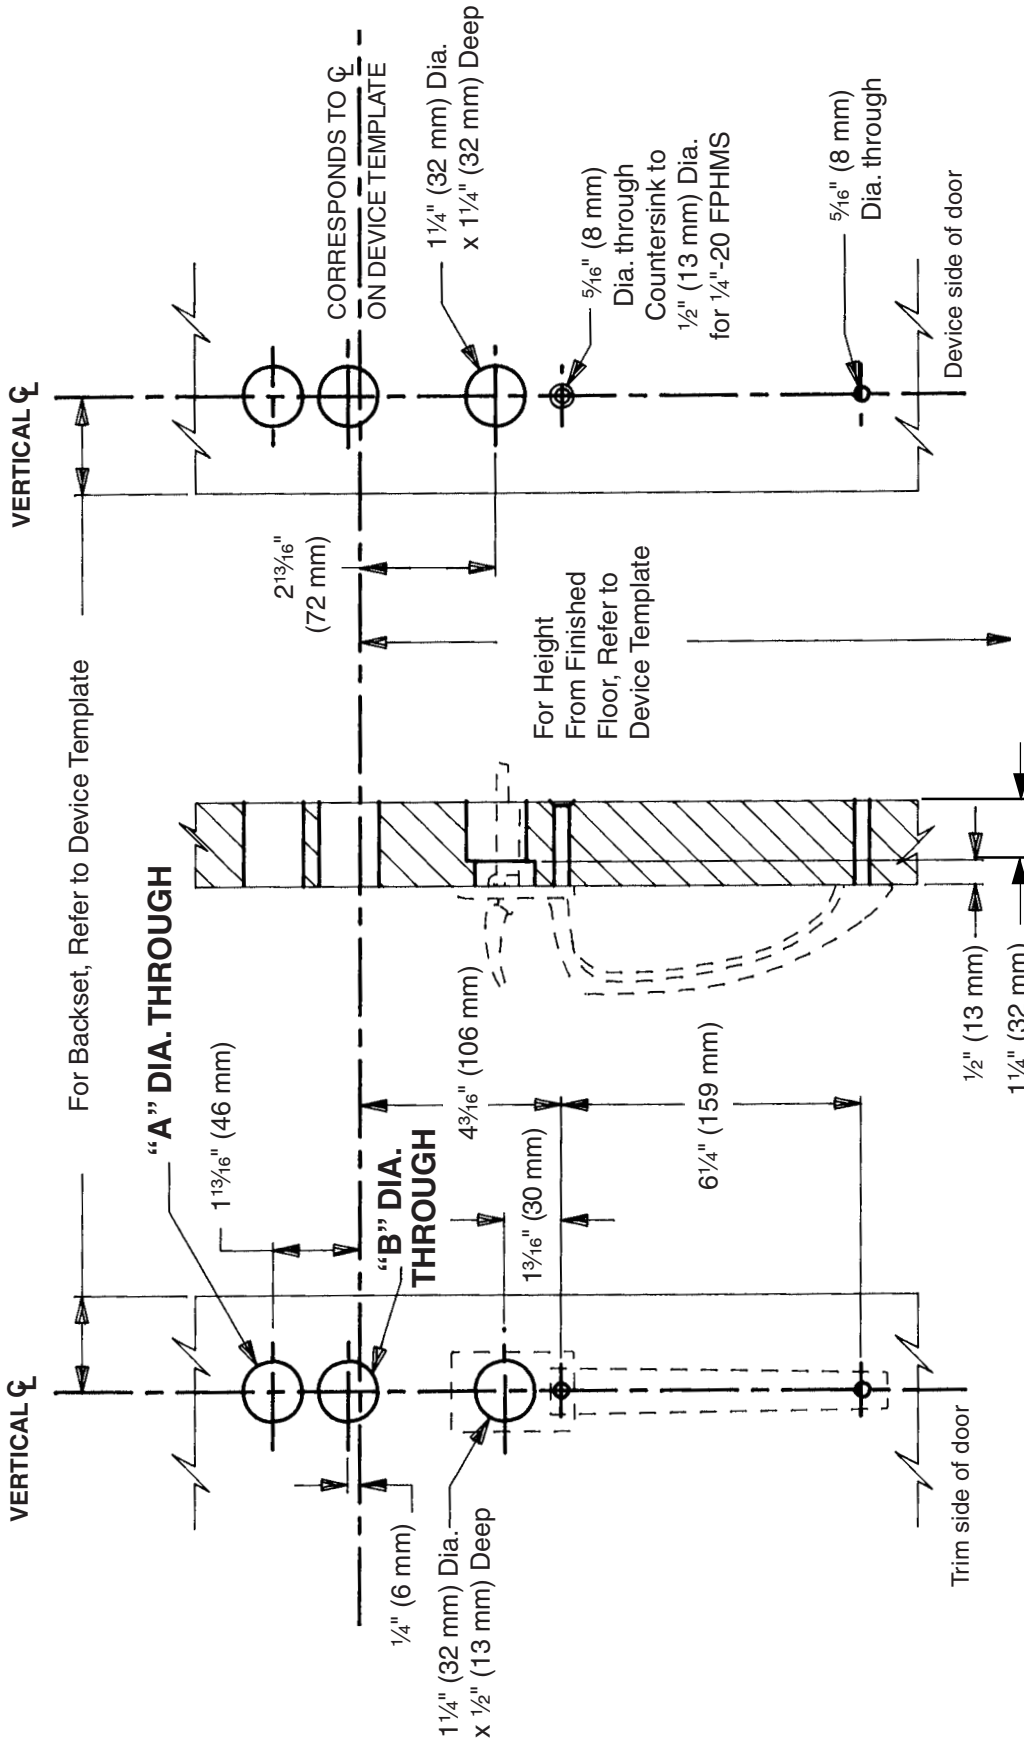

# (F)XX Thumbpiece Trim

815TP, Wood Door, LHR Shown, RHR Opposite

Device	A	B
(F)XX-M-TP-BE	OMIT	OMIT
(F)XX-M-TP(NL)	1 1/4"	OMIT
(F)XX-M-TP2	1 1/4"	OMIT
(F)XX-V-TP	1 1/4"	OMIT
(F)XX-V-TP-BE	OMIT	OMIT
(F)XX-V-TP(NL)	1 1/4"	OMIT

Device	A	B
(F)XX-R-TP	OMIT	1 1/4"
(F)XX-R-TP-BE	OMIT	OMIT
(F)XX-R-TP(NL)	OMIT	1 1/4"
(F)XX-R-TP2	1 1/4"	OMIT
(F)XX-R-TP (20.C.)	1 1/4"	1 1/4"
(F)XX-M-TP	1 1/4"	OMIT

TEMPLATE  
**W-2408-a**