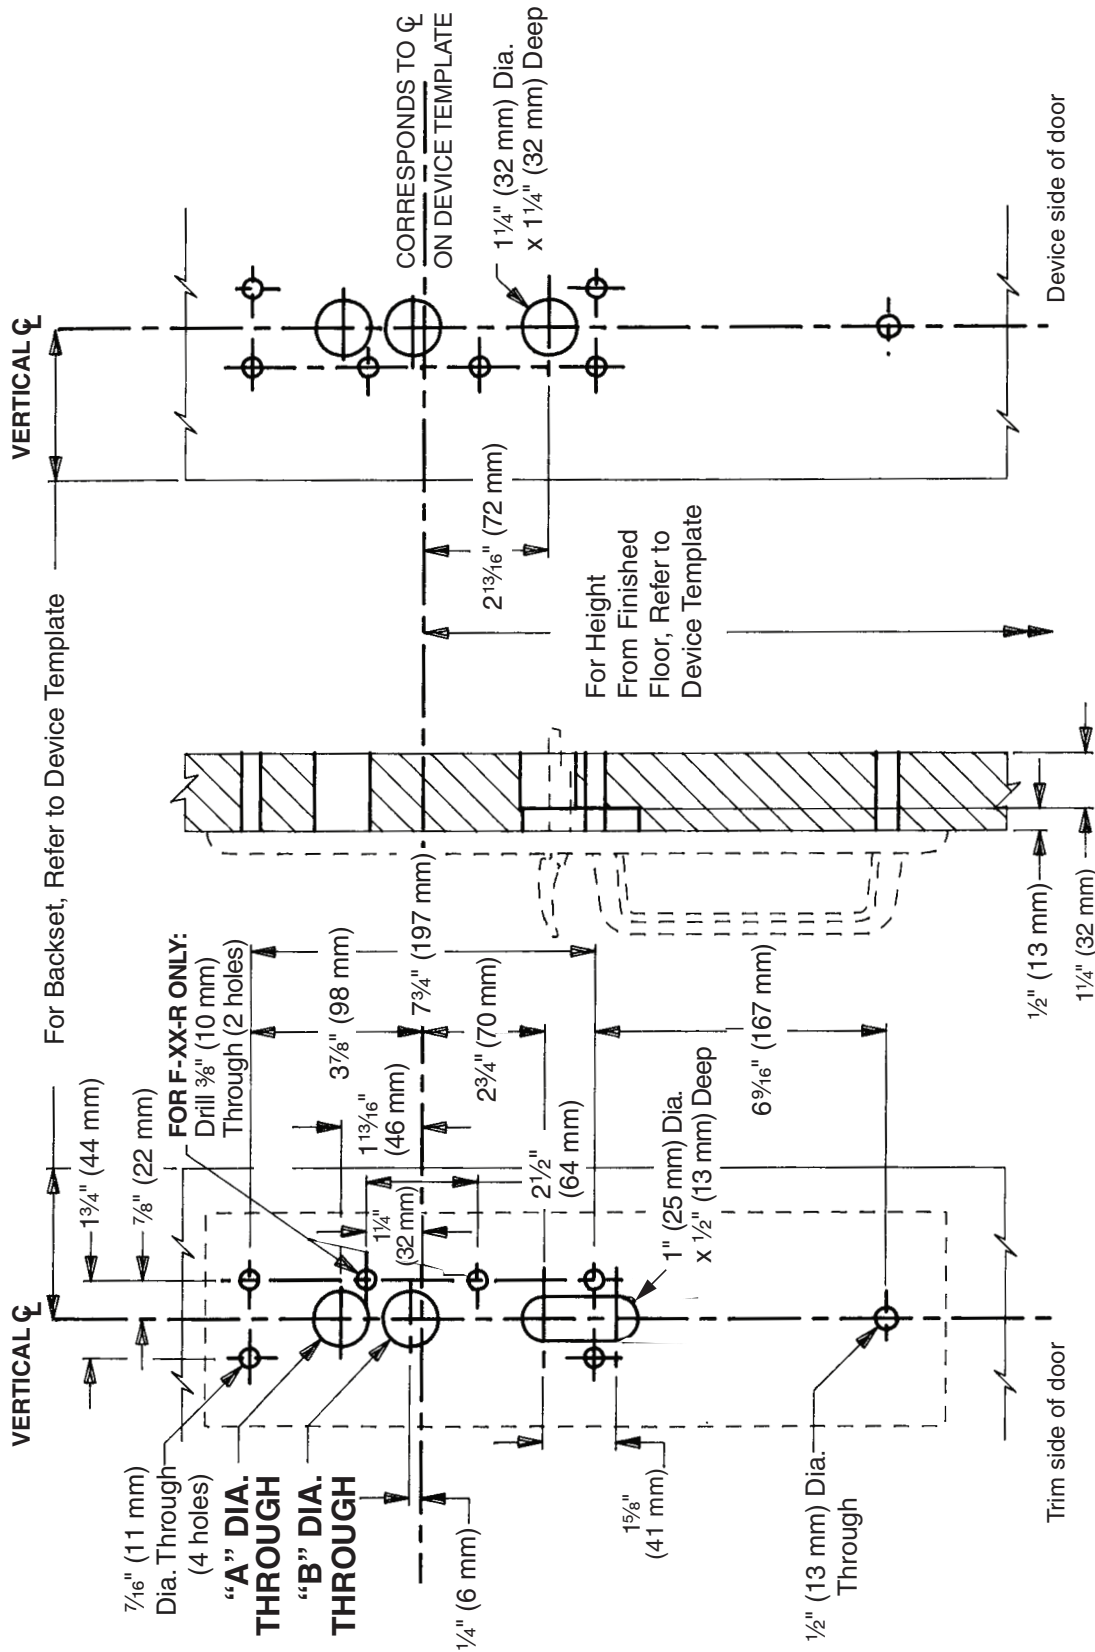

(F)XX Thumbpiece Trim

820TP, Wood Door, LHR Shown, RHR Opposite

| Device | A | B |
|----------------|--------|------|
| (F)XX-M-TP-BE | OMIT | OMIT |
| (F)XX-M-TP(NL) | 1 1/4" | OMIT |
| (F)XX-M-TP2 | 1 1/4" | OMIT |
| (F)XX-V-TP | 1 1/4" | OMIT |
| (F)XX-V-TP-BE | OMIT | OMIT |
| (F)XX-V-TP(NL) | 1 1/4" | OMIT |

| Device | A | B |
|--------------------|--------|--------|
| (F)XX-R-TP | OMIT | 1 1/4" |
| (F)XX-R-TP-BE | OMIT | OMIT |
| (F)XX-R-TP(NL) | OMIT | 1 1/4" |
| (F)XX-R-TP2 | 1 1/4" | OMIT |
| (F)XX-R-TP (20.C.) | 1 1/4" | 1 1/4" |
| (F)XX-M-TP | 1 1/4" | OMIT |

TEMPLATE
W-2421-a