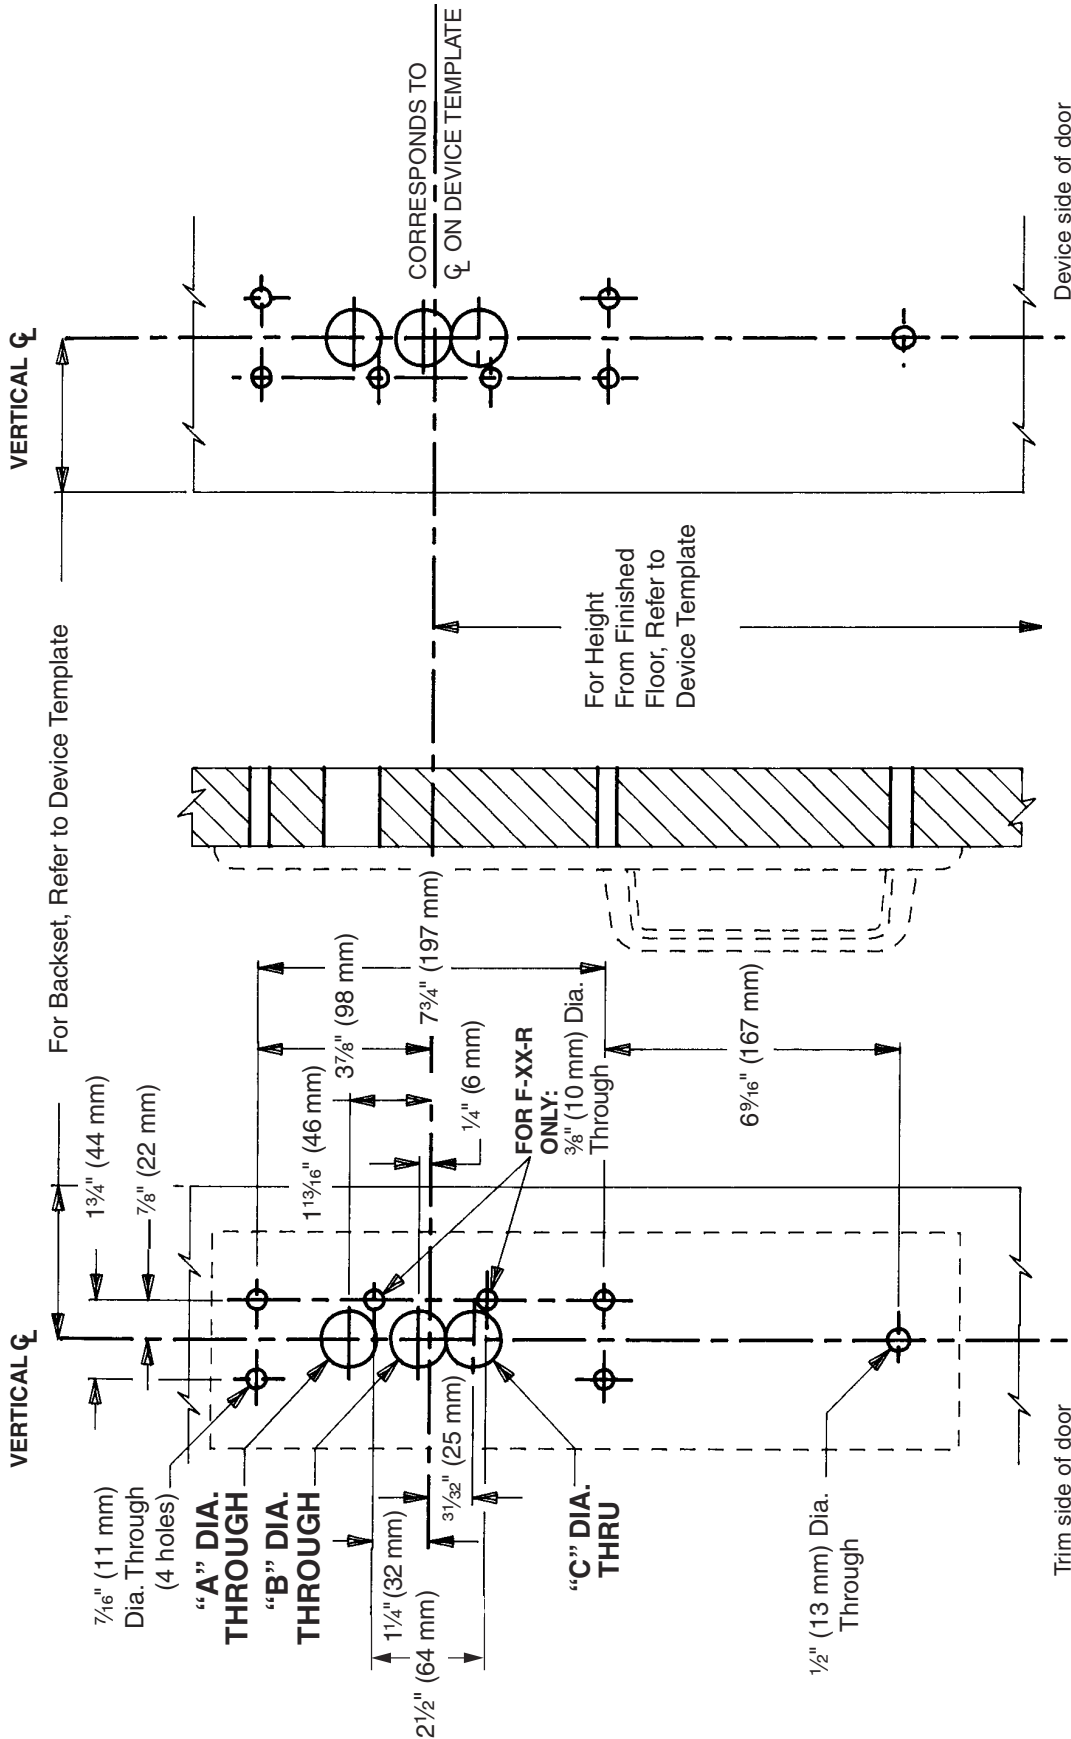

(F)XX Vanguard Trim

820DT/NL, Wood Door, LHR Shown, RHR Opposite

| Device | A | B | C |
|------------|--------|------|--------|
| (F)XX-R-DT | OMIT | OMIT | OMIT |
| (F)XX-R-NL | 1 1/4" | OMIT | OMIT |
| (F)XX-M-DT | OMIT | OMIT | OMIT |
| (F)XX-M-NL | 1 1/4" | OMIT | OMIT |
| (F)XX-V-DT | OMIT | OMIT | OMIT |
| (F)XX-V-NL | OMIT | OMIT | 1 1/4" |

TEMPLATE
W-2418-a