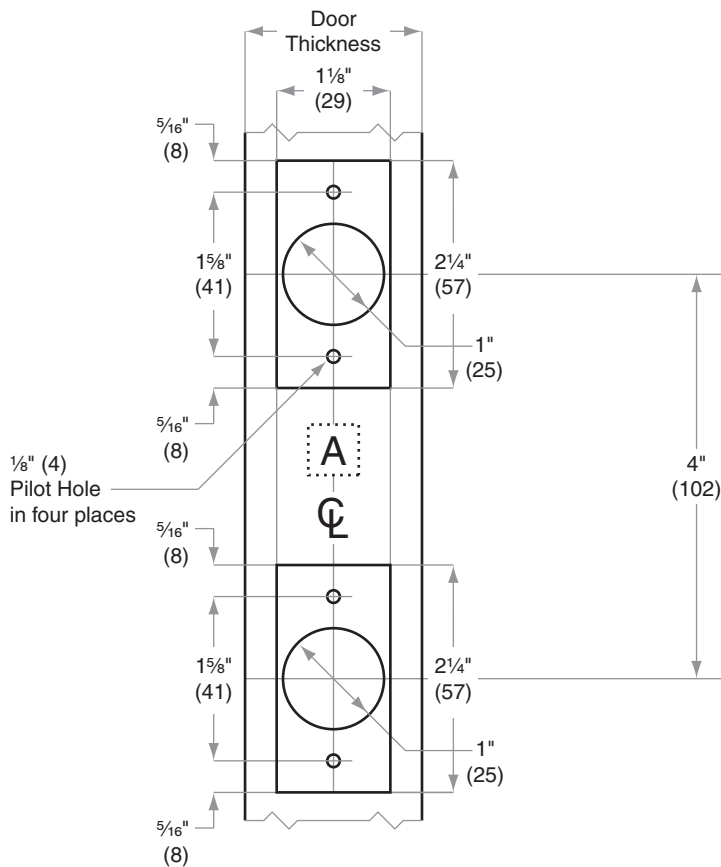

## H-Series H101-H511

- Door Type:** Wood or Composite, Flat or Beveled  
**Door Thickness:** 1 1/8" (35mm) – 2" (51mm)  
**Faceplate:** Square Corner, 1 1/8" (29mm) wide  
**Backsets:** FH100-C, 2 3/8" (60mm) | FH100-D, 2 3/4" (70mm)

Dimensions shown in parentheses ( ) are in millimeters.

Door preparation template