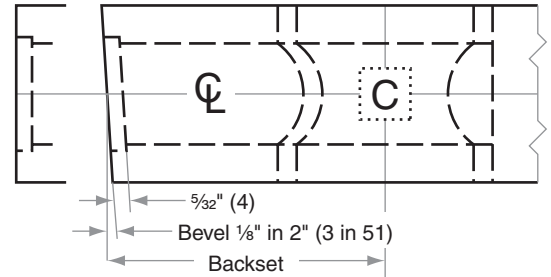

## H-Series H101-H511

- Door Type:** Wood or Composite, Flat or Beveled  
**Door Thickness:** 1 1/8" (35mm) – 2" (51mm)  
**Faceplate:** Square Corner, 1 1/8" (29mm) wide  
**Backsets:** FH100-C, 2 3/8" (60mm) | FH100-D, 2 3/4" (70mm)

Dimensions shown in parentheses ( ) are in millimeters.

Door preparation template