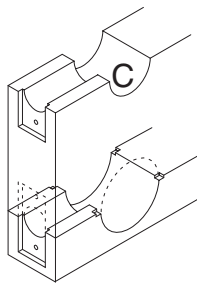

## H-Series H101-H511

- Door Type:** Wood or Composite, Flat or Beveled  
**Door Thickness:** 1 1/8" (35mm) – 2" (51mm)  
**Faceplate:** Square Corner, 1 1/8" (29mm) wide  
**Backsets:** FH100-C, 2 3/8" (60mm) | FH100-D, 2 3/4" (70mm)

Dimensions shown in parentheses ( ) are in millimeters.

Door preparation template