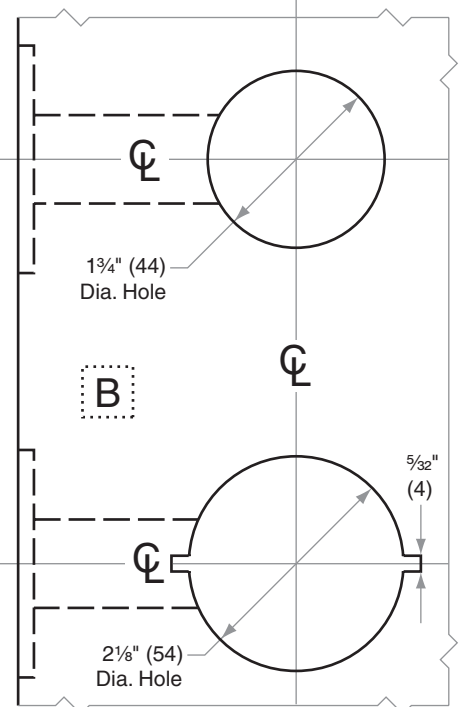

## H-Series H101-H511

- Door Type:** Wood or Composite, Flat or Beveled  
**Door Thickness:** 1 1/8" (35mm) – 2" (51mm)  
**Faceplate:** Square Corner, 1 1/8" (29mm) wide  
**Backsets:** FH100-C, 2 3/8" (60mm) | FH100-D, 2 3/4" (70mm)

Dimensions shown in parentheses ( ) are in millimeters.

Door preparation template