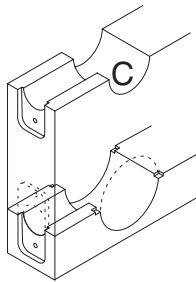

H-Series  
H101-H511

- Door Type:** Wood or Composite, Flat or Beveled  
**Door Thickness:** 1 3/8" (35mm) – 2" (51mm)  
**Faceplate:** Round Corner, 1/4" (6mm) radius, 1" (25mm) wide  
**Backsets:** FH104-C, 2 3/8" (60mm) | FB104-H, 2 3/4" (70mm)

4" (102)

Dimensions shown in parentheses ( ) are in millimeters.

Door preparation template

**FH104**