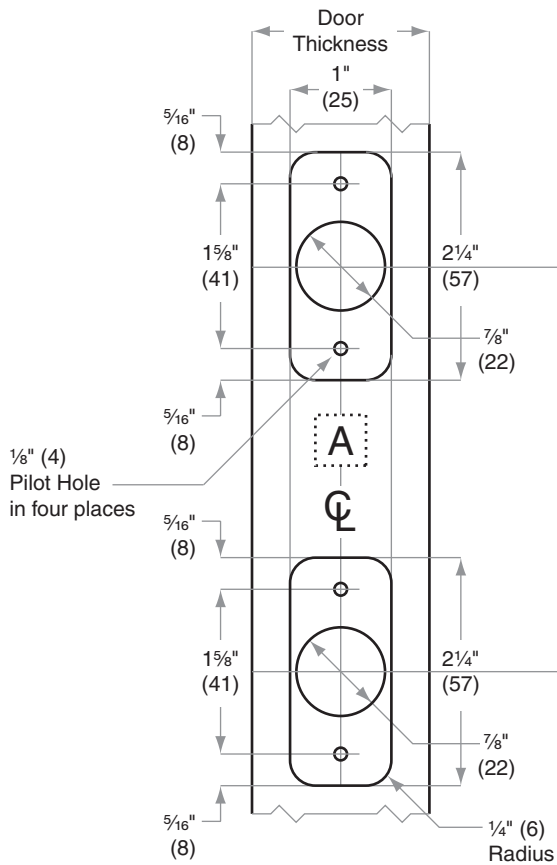

H-Series  
H101-H511

- Door Type:** Wood or Composite, Flat or Beveled  
**Door Thickness:** 1 3/8" (35mm) – 2" (51mm)  
**Faceplate:** Round Corner, 1/4" (6mm) radius, 1" (25mm) wide  
**Backsets:** FH104-C, 2 3/8" (60mm) | FB104-H, 2 3/4" (70mm)

4" (102)

Dimensions shown in parentheses ( ) are in millimeters.

Door preparation template

**FH104**