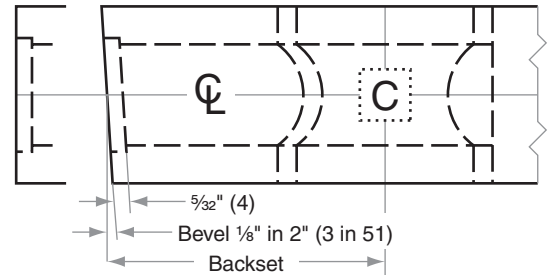

H-Series  
H101-H511

- Door Type:** Wood or Composite, Flat or Beveled  
**Door Thickness:** 1 3/8" (35mm) – 2" (51mm)  
**Faceplate:** Round Corner, 1/4" (6mm) radius, 1" (25mm) wide  
**Backsets:** FH104-C, 2 3/8" (60mm) | FB104-H, 2 3/4" (70mm)

4" (102)

Dimensions shown in parentheses ( ) are in millimeters.

Door preparation template

**FH104**