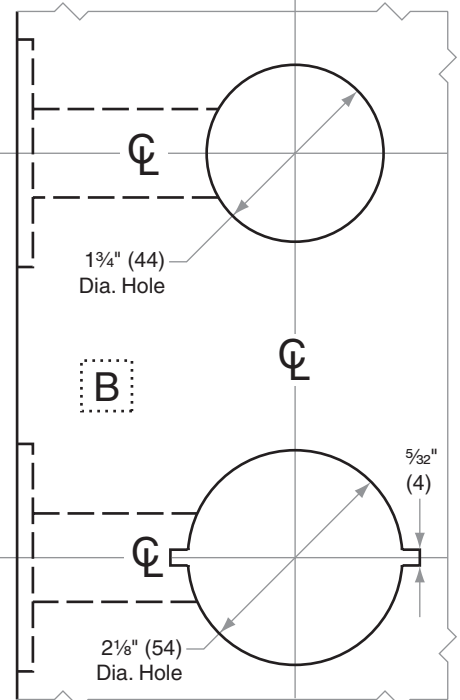

H-Series  
H101-H511

- Door Type:** Wood or Composite, Flat or Beveled  
**Door Thickness:** 1 3/8" (35mm) – 2" (51mm)  
**Faceplate:** Round Corner, 1/4" (6mm) radius, 1" (25mm) wide  
**Backsets:** FH104-C, 2 3/8" (60mm) | FB104-H, 2 3/4" (70mm)

4" (102)

Dimensions shown in parentheses ( ) are in millimeters.

Door preparation template

**FH104**