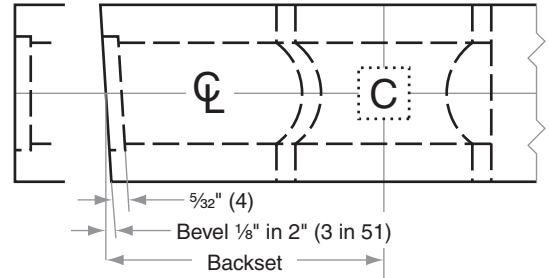

H-Series
H101-H511

- Door Type:** Wood or Composite, Flat or Beveled
- Door Thickness:** 1 3/8" (35mm) – 2" (51mm)
- Faceplate:** Square Corner, 1" (25mm) wide
- Backsets:** FB102-C, 2 3/8" (60mm) | FB102-D, 2 3/4" (70mm) | FB102-F, 5" (127mm)

Dimensions shown in parentheses () are in millimeters.

Door preparation template

FH102