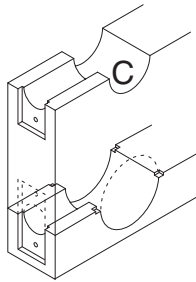

H-Series
H101-H511

- Door Type:** Wood or Composite, Flat or Beveled
- Door Thickness:** 1 3/8" (35mm) – 2" (51mm)
- Faceplate:** Square Corner, 1" (25mm) wide
- Backsets:** FB102-C, 2 3/8" (60mm) | FB102-D, 2 3/4" (70mm) | FB102-F, 5" (127mm)

Dimensions shown in parentheses () are in millimeters.

Door preparation template

FH102