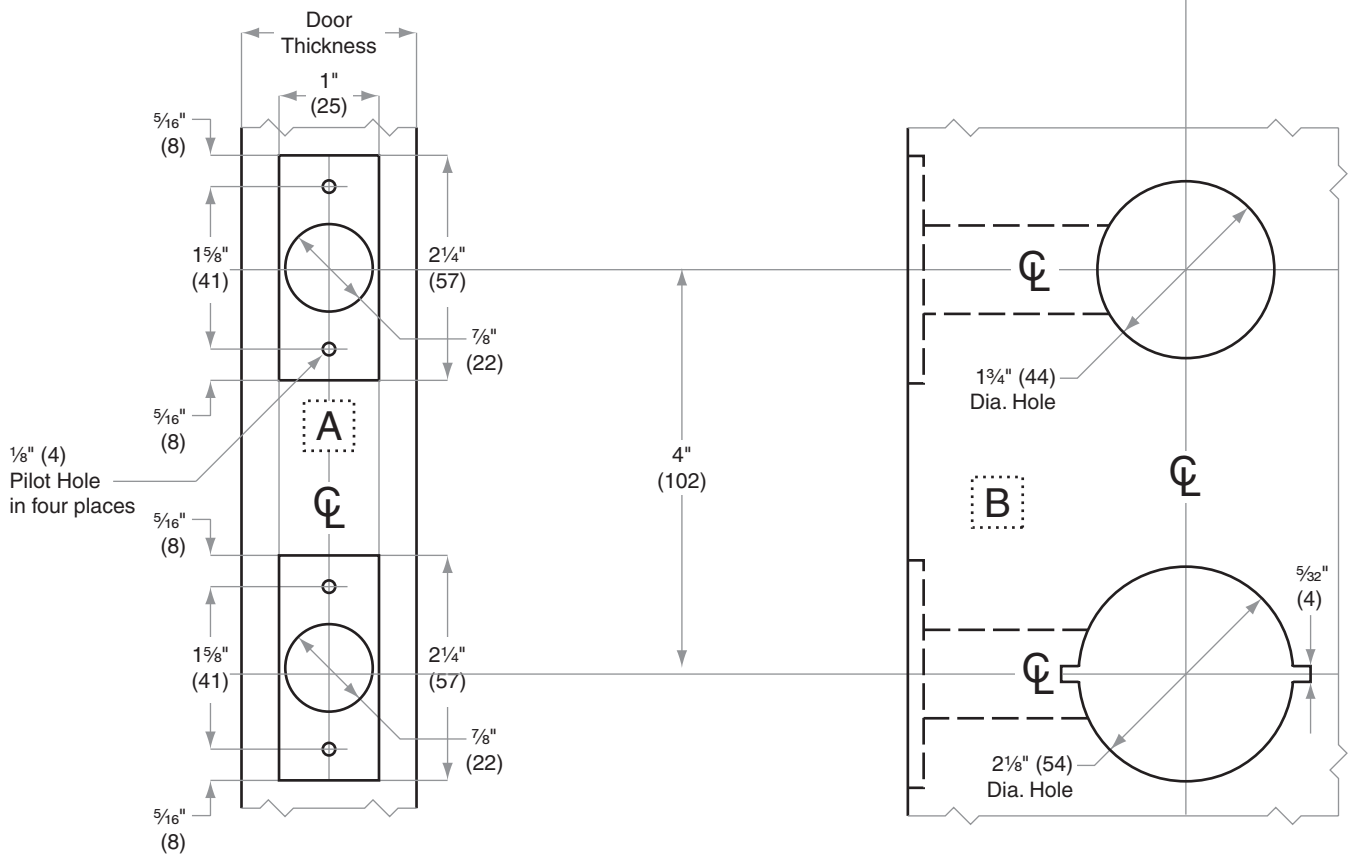

H-Series
H101-H511

- Door Type:** Wood or Composite, Flat or Beveled
- Door Thickness:** 1 3/8" (35mm) – 2" (51mm)
- Faceplate:** Square Corner, 1" (25mm) wide
- Backsets:** FB102-C, 2 3/8" (60mm) | FB102-D, 2 3/4" (70mm) | FB102-F, 5" (127mm)

Dimensions shown in parentheses () are in millimeters.

Door preparation template

FH102