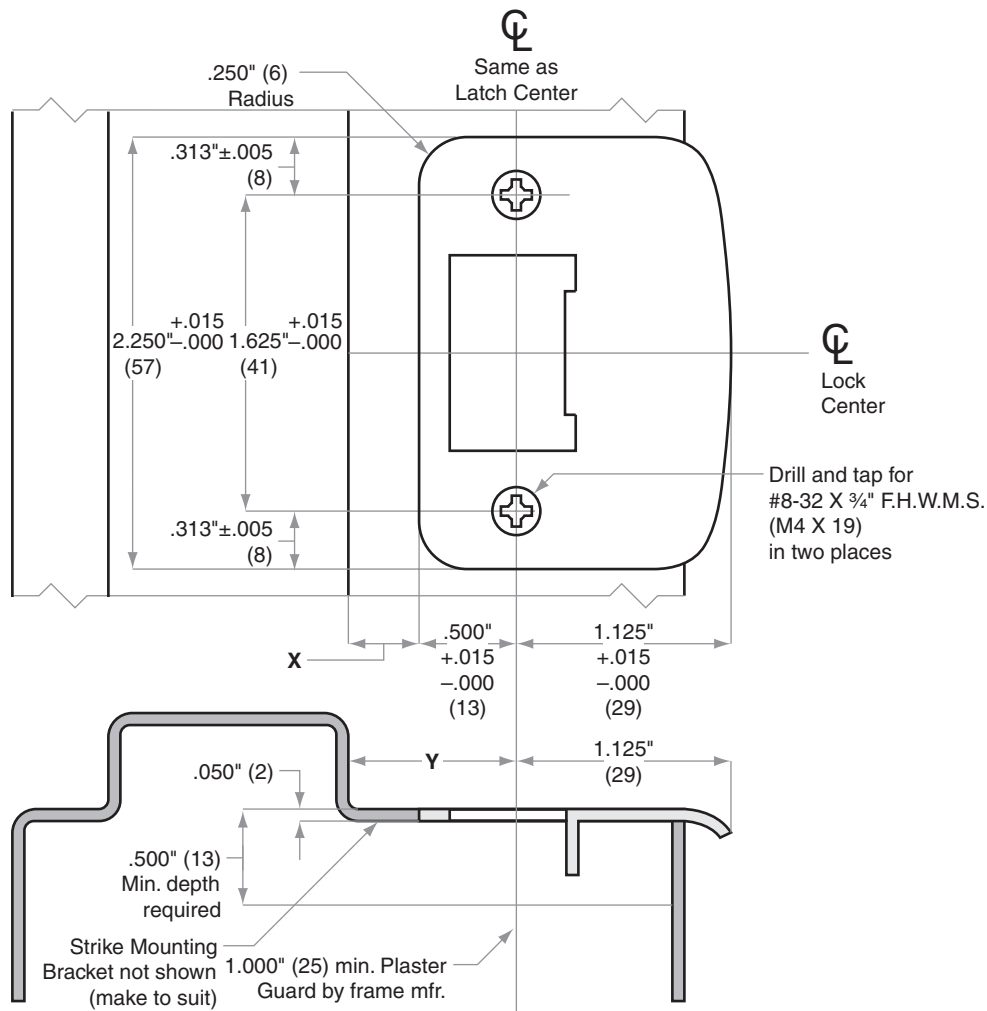

Strikes

Q330-150, Q001-048

Jamb Type: Metal
 Style: Full Lip, Round Corner, 1/4" (6mm) Radius
 Standard for:
 Optional for: B-Series | H-Series | T-Series | W-Series | X-Series | Y-Series

Dimensions shown in parentheses () are in millimeters.

Door preparation template