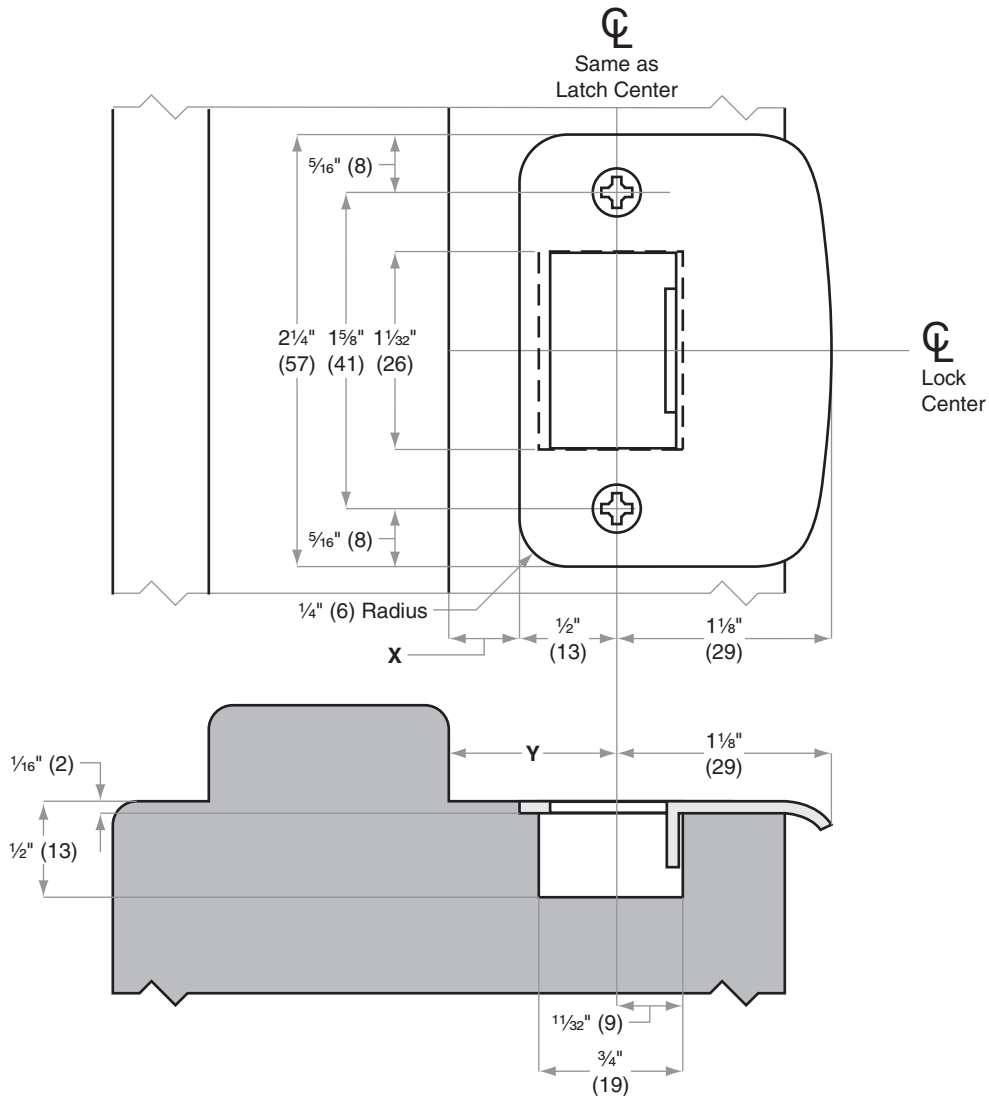

Strikes

Q330-150, Q001-048

- Jamb Type: Wood
 Style: Full Lip, Round Corner, 1/4" (6mm) Radius
 Standard for:
 Optional for: B-Series | H-Series | T-Series | W-Series | X-Series | Y-Series

Dimensions X and Y are variables dependent on door thickness

Dimensions shown in parentheses () are in millimeters.

Door preparation template