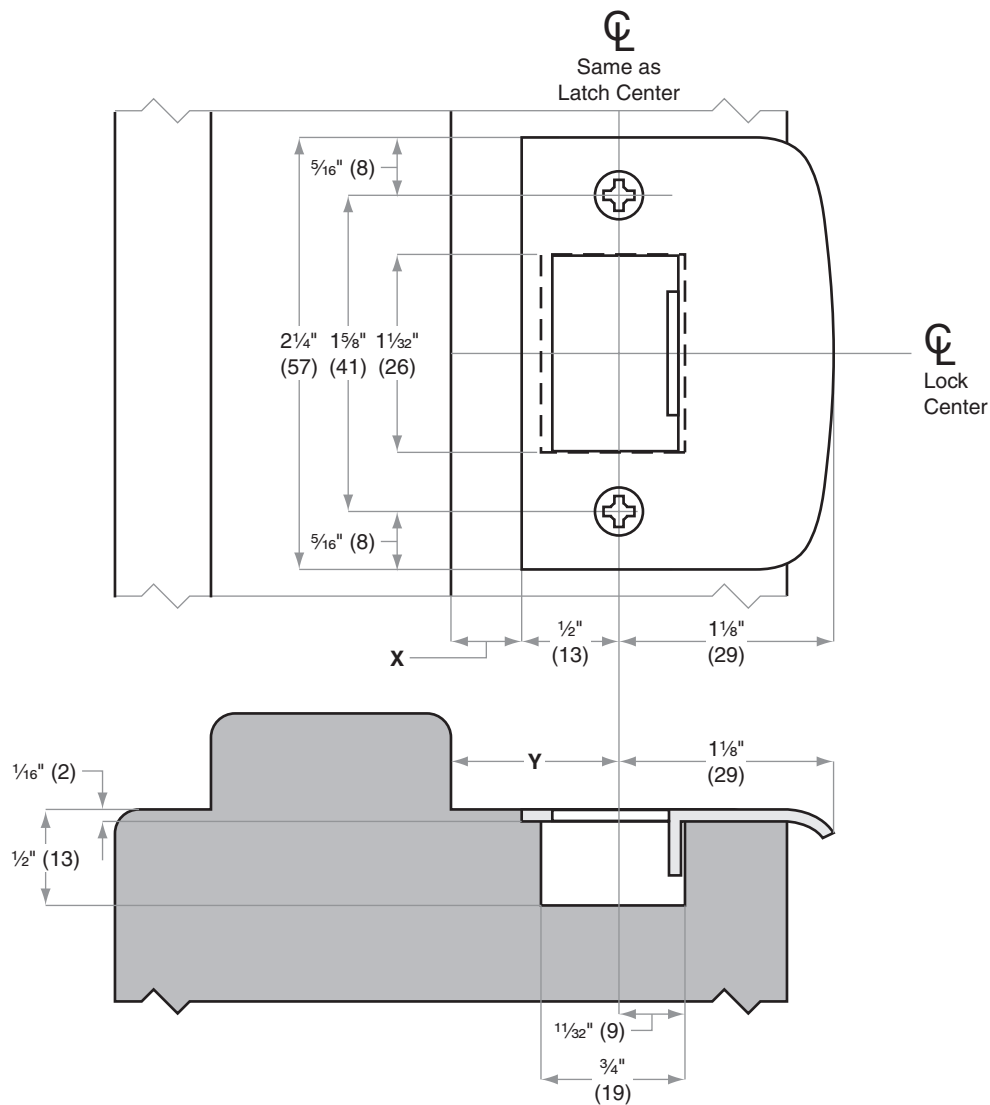

Strikes

Q330-151, Q001-049

- Jamb Type: Wood
 Style: Full Lip, Square Corner
 Standard for:
 Optional for: B-Series | H-Series | T-Series | W-Series | X-Series | Y-Series

Dimensions X and Y are variables dependent on door thickness

Dimensions shown in parentheses () are in millimeters.

Door preparation template