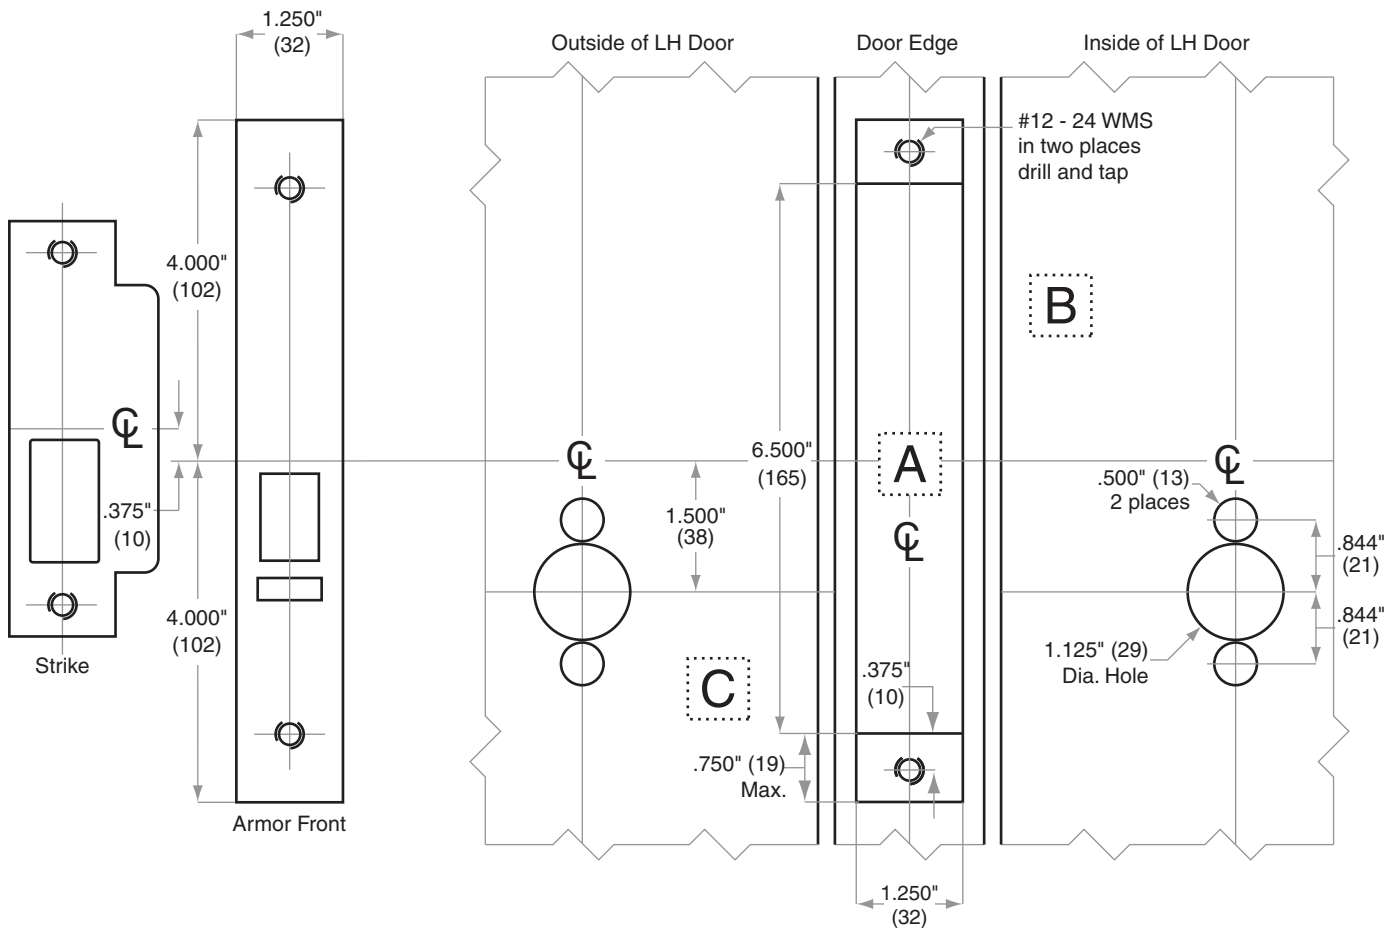

Door Type: Metal, Flat or Beveled

For Case and Strike dimensions, see Template FM1

Left Hand (LH) Door Shown

Dimensions shown in parentheses () are in millimeters.

Door preparation template

FM101