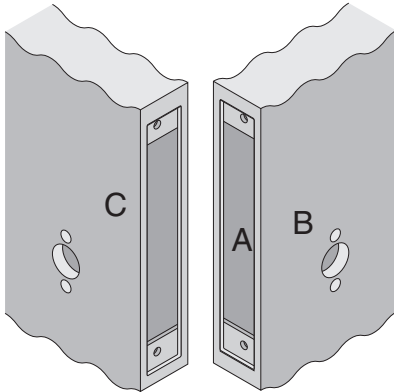

Door Type: Metal, Flat or Beveled

For Case and Strike dimensions, see Template FM1

Left Hand (LH) Door Shown

Dimensions shown in parentheses () are in millimeters.

Door preparation template

FM101