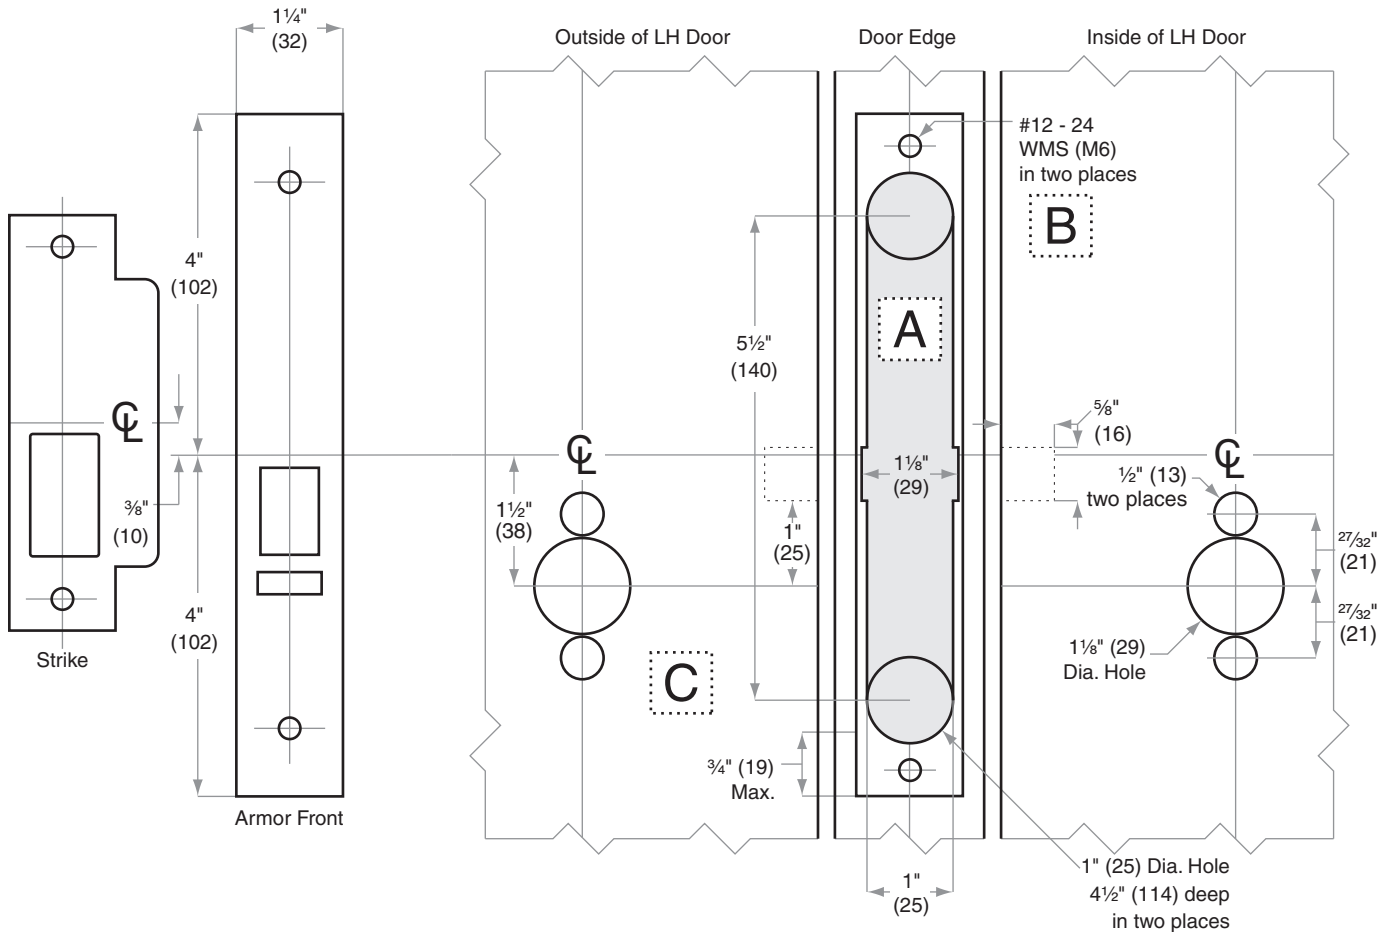

Door Type: Wood, Flat or Beveled

For Case and Strike dimensions, see Template FM1

Left Hand (LH) Door Shown

Door preparation template

FM100