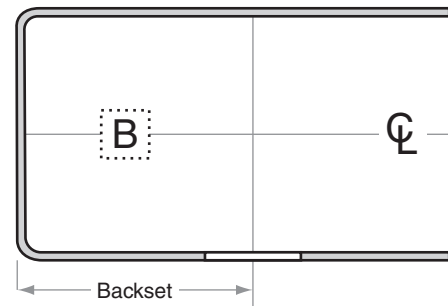

M-Series M12

Door Type: Metal, Flat or Beveled

Dimensions shown in parentheses () are in millimeters.