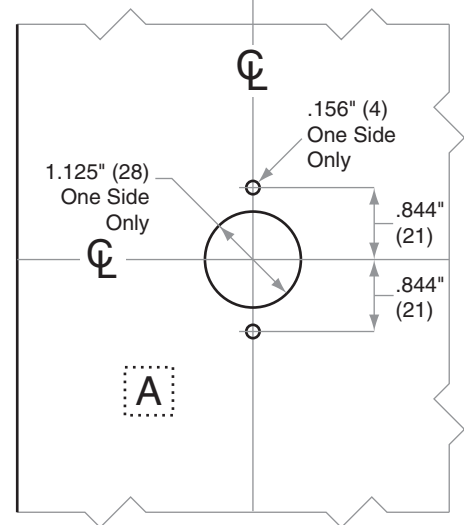

M-Series M12

Door Type: Metal, Flat or Beveled

Dimensions shown in parentheses () are in millimeters.