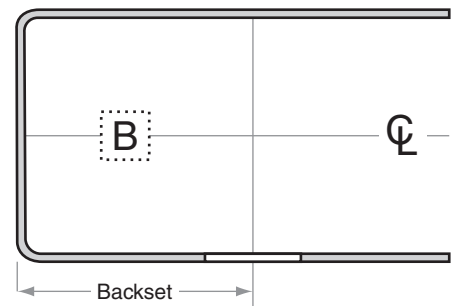

M-Series M18

Door Type: Metal, Flat or Beveled

Dimensions shown in parentheses () are in millimeters.