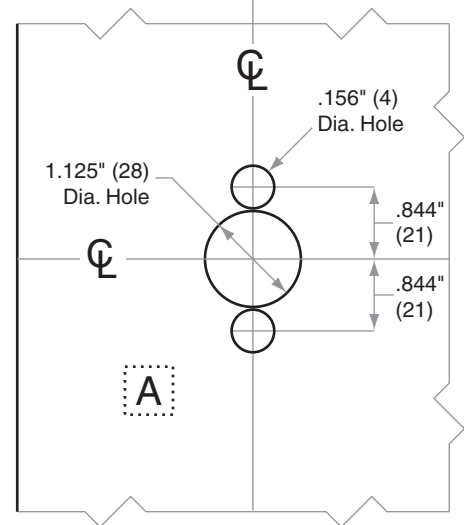

M-Series M18

Door Type: Metal, Flat or Beveled

Dimensions shown in parentheses () are in millimeters.