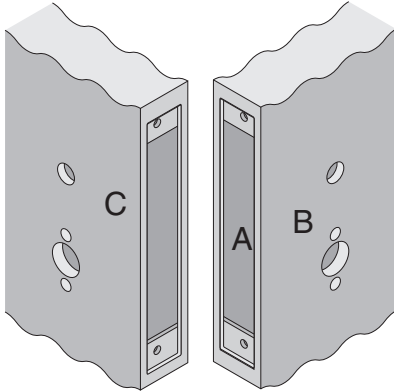

Door Type: Metal, Flat or Beveled

For Case and Strike dimensions, see Template FM1

Left Hand (LH) Door Shown

Dimensions shown in parentheses () are in millimeters.

Door preparation template

FM103