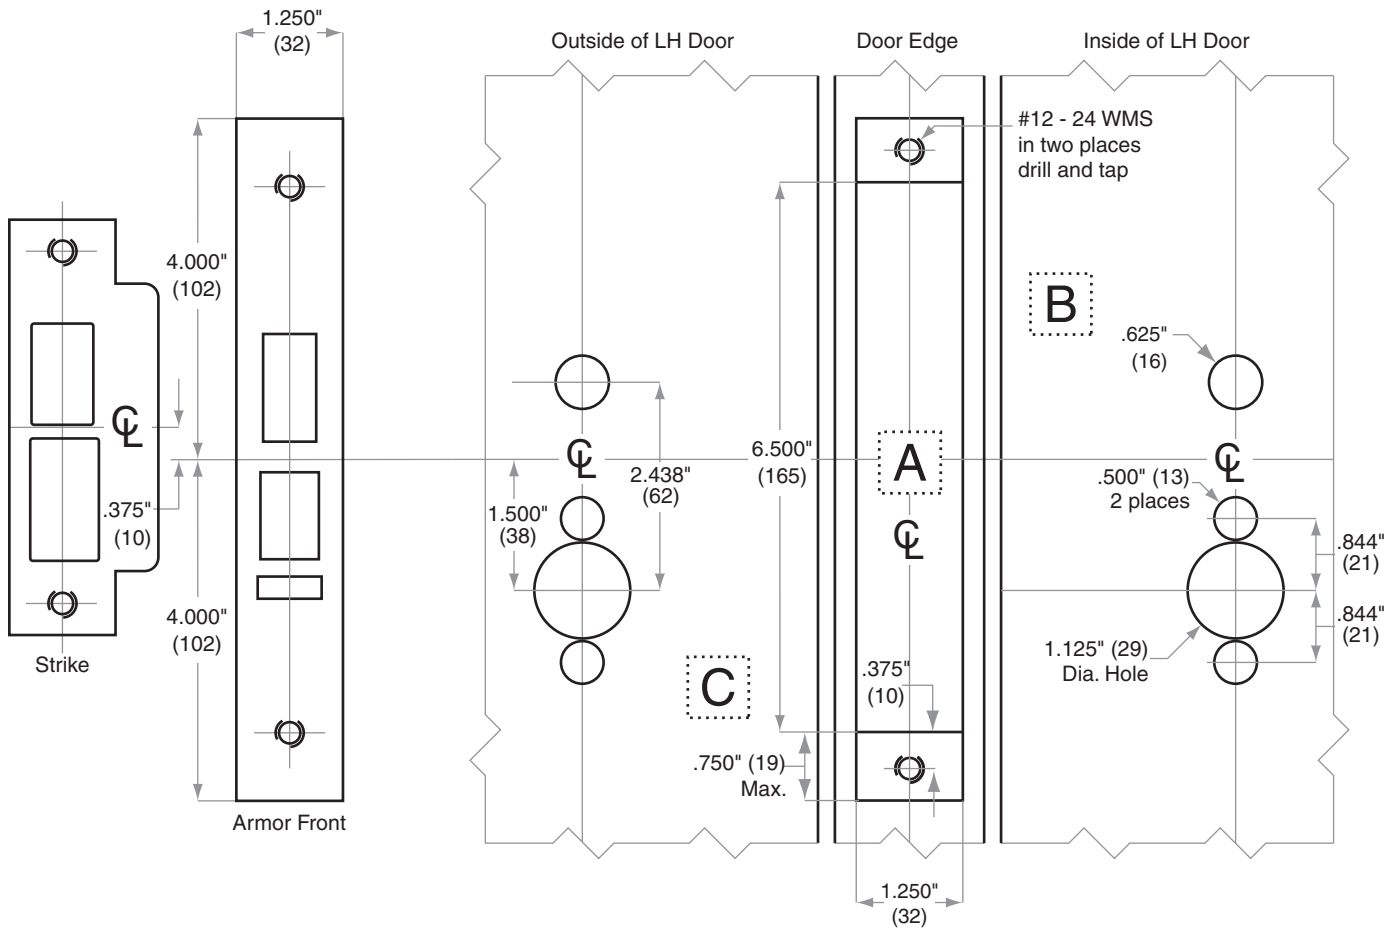

Door Type: Metal, Flat or Beveled

For Case and Strike dimensions, see Template FM1

Left Hand (LH) Door Shown

Dimensions shown in parentheses () are in millimeters.

Door preparation template

FM103