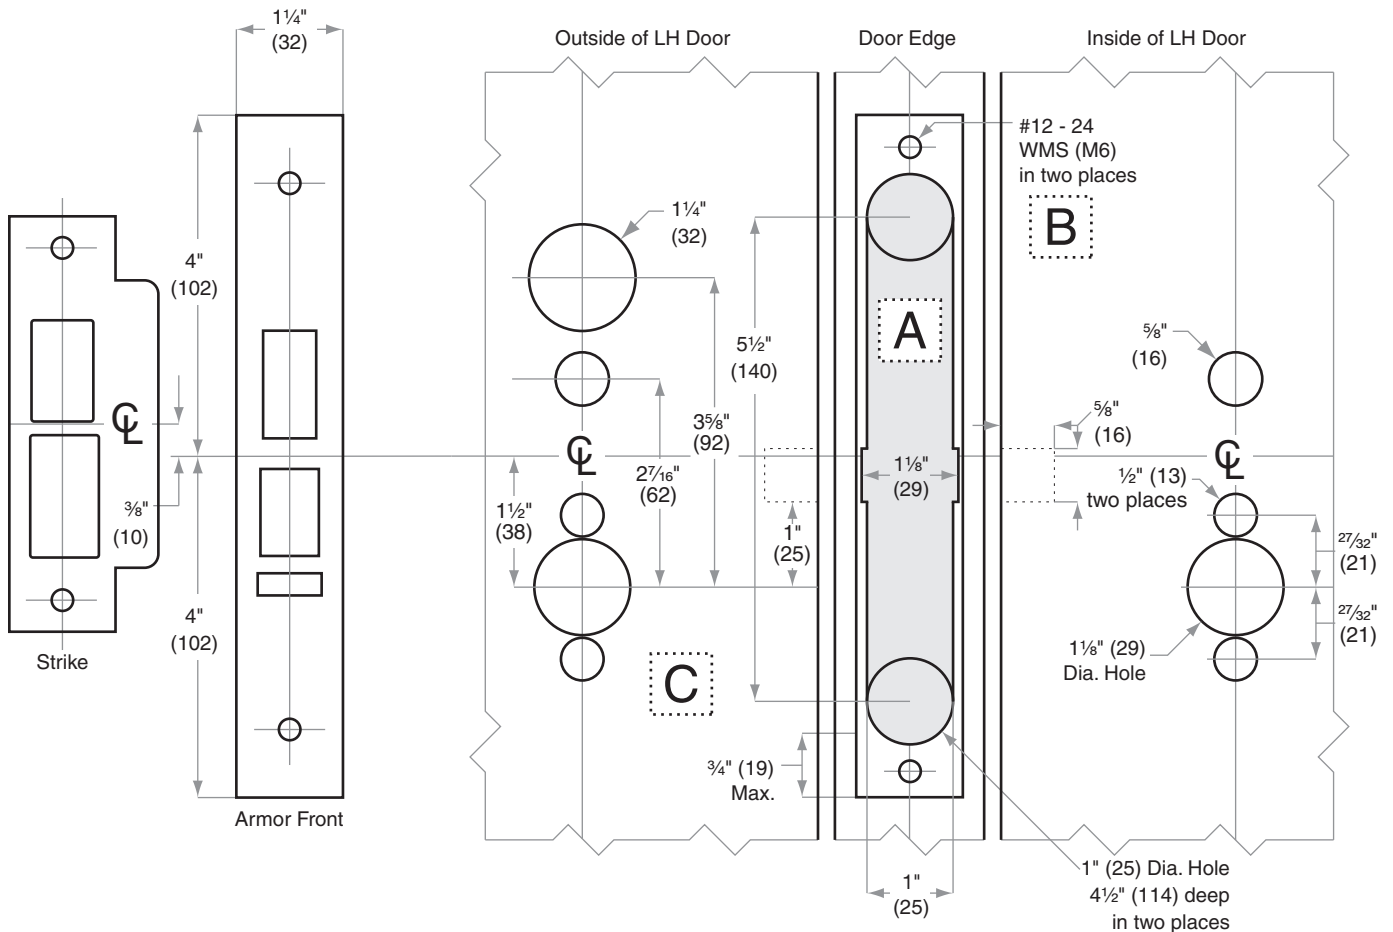

Door Type: Wood, Flat or Beveled

For Case and Strike dimensions, see Template FM1

### Left Hand (LH) Door Shown

Dimensions shown in parentheses ( ) are in millimeters.

Door preparation template