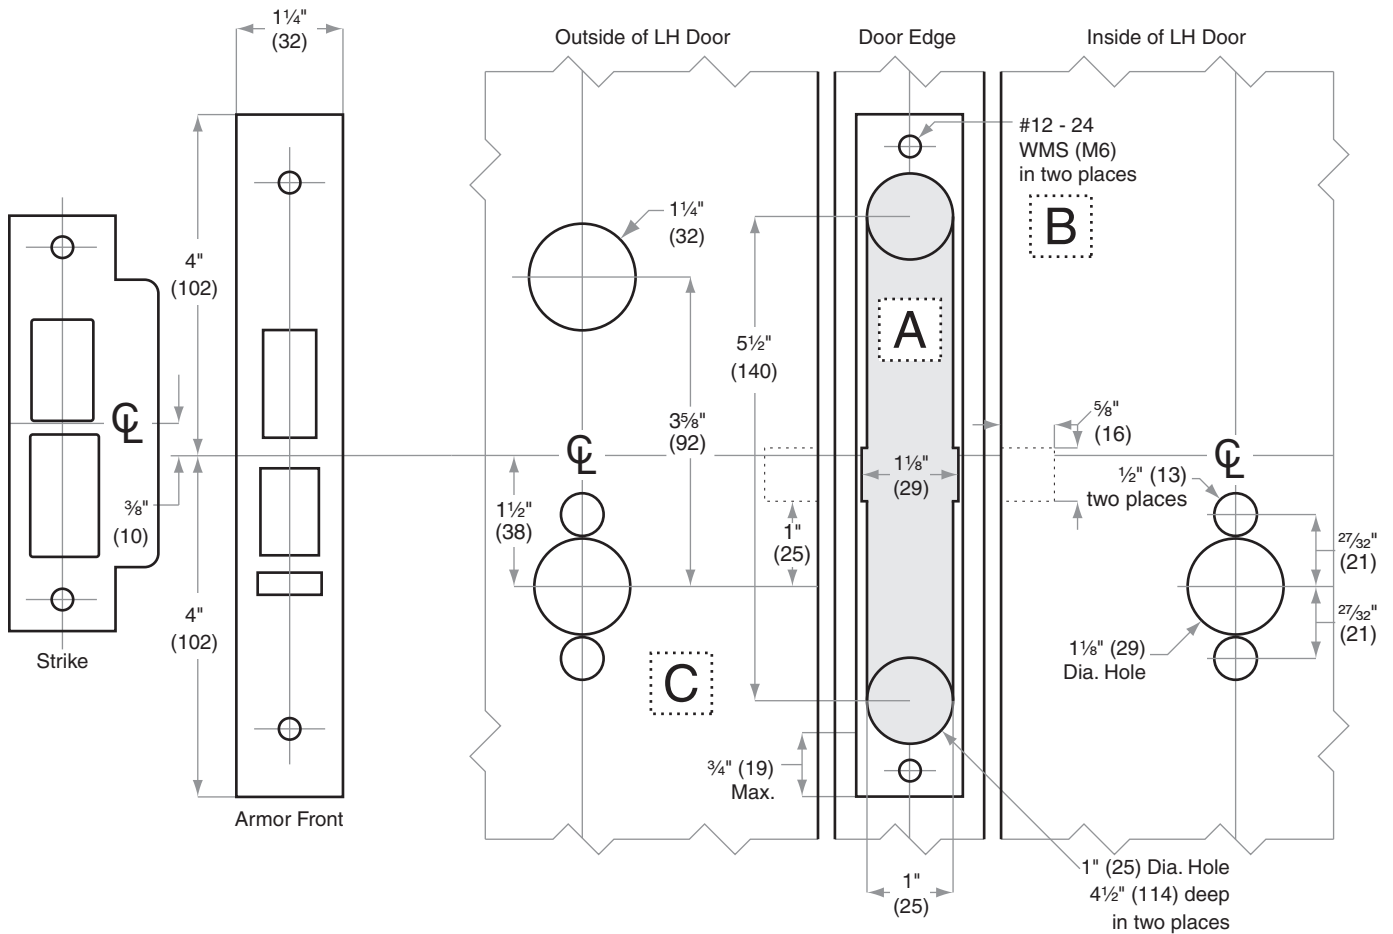

M-Series

M521, M561, M581, M851, M881

Door Type: Wood, Flat or Beveled

For Case and Strike dimensions, see Template FM1

Left Hand (LH) Door Shown

Door preparation template

FM108