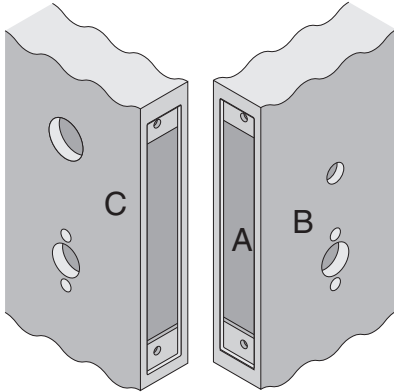

## M-Series

M531, M541, M571, M621, M641

Door Type: Metal, Flat or Beveled

For Case and Strike dimensions, see Template FM1

### Left Hand (LH) Door Shown

Dimensions shown in parentheses ( ) are in millimeters.

Door preparation template