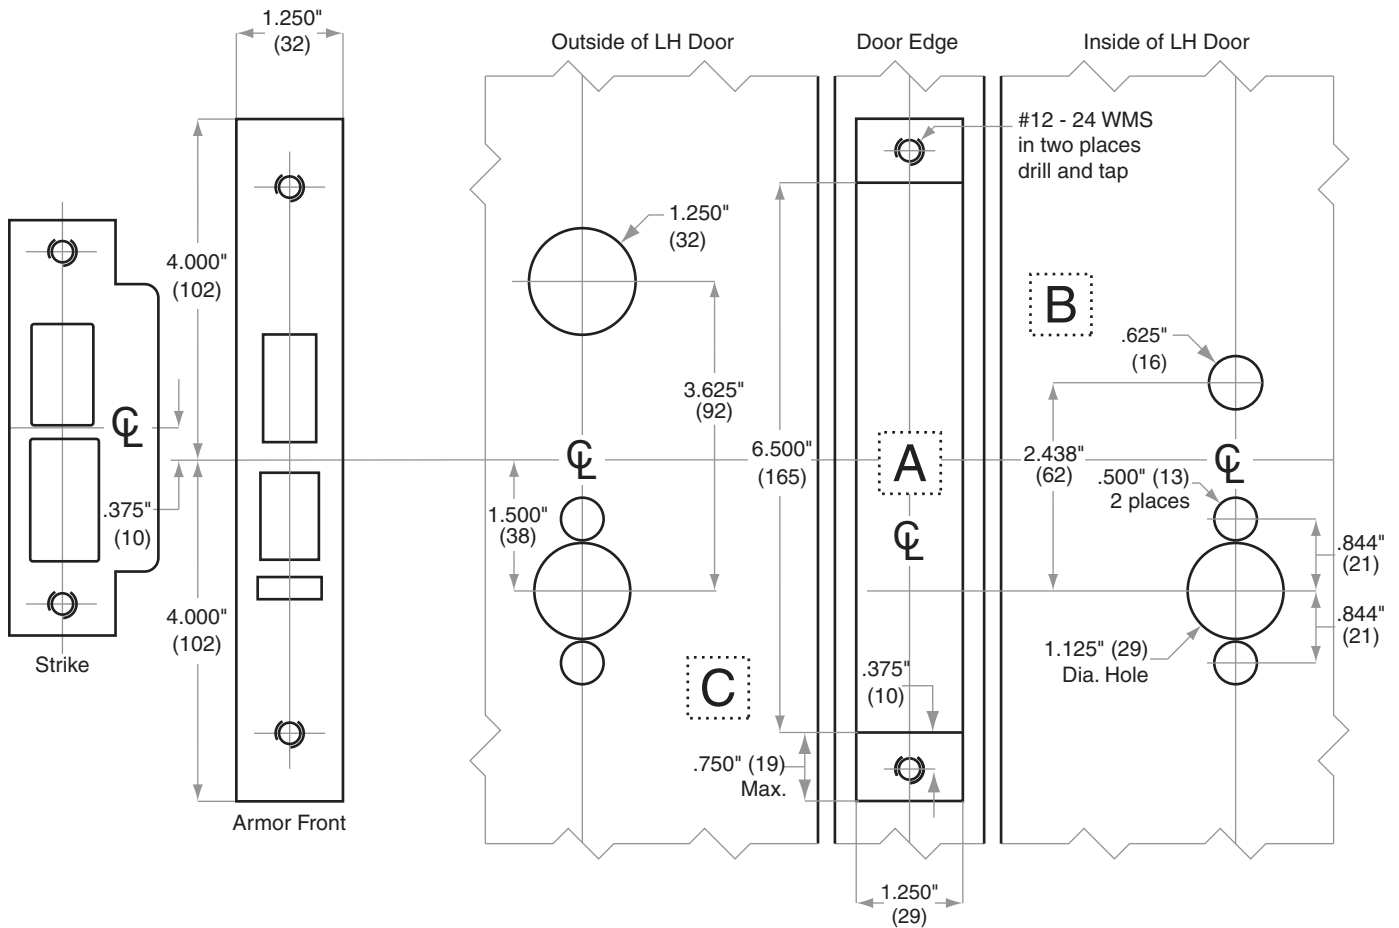

## M-Series

M531, M541, M571, M621, M641

Door Type: Metal, Flat or Beveled

For Case and Strike dimensions, see Template FM1

### Left Hand (LH) Door Shown

Dimensions shown in parentheses ( ) are in millimeters.

Door preparation template