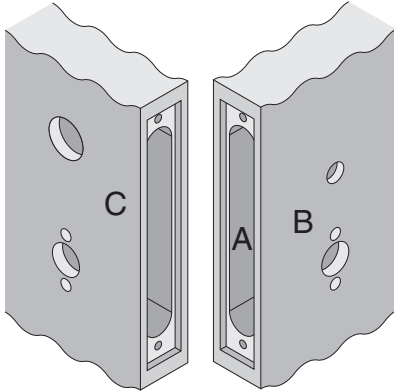

M-Series

M531, M541, M571, M621, M641

Door Type: Wood, Flat or Beveled

For Case and Strike dimensions, see Template FM1

Left Hand (LH) Door Shown

Dimensions shown in parentheses () are in millimeters.

Door preparation template