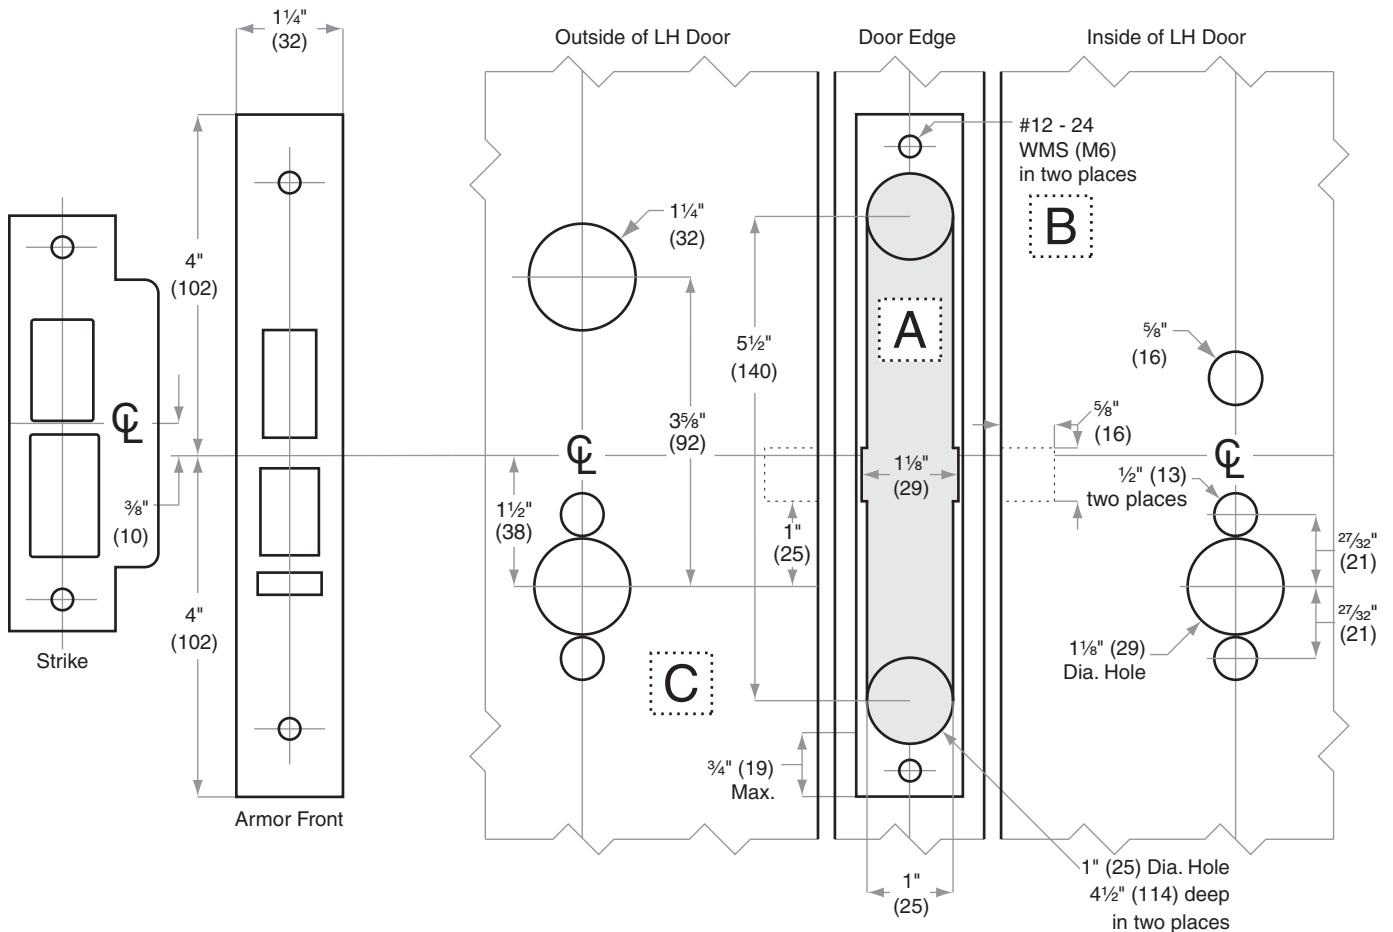

M-Series

M531, M541, M571, M621, M641

Door Type: Wood, Flat or Beveled

For Case and Strike dimensions, see Template FM1

Left Hand (LH) Door Shown

Dimensions shown in parentheses () are in millimeters.

Door preparation template