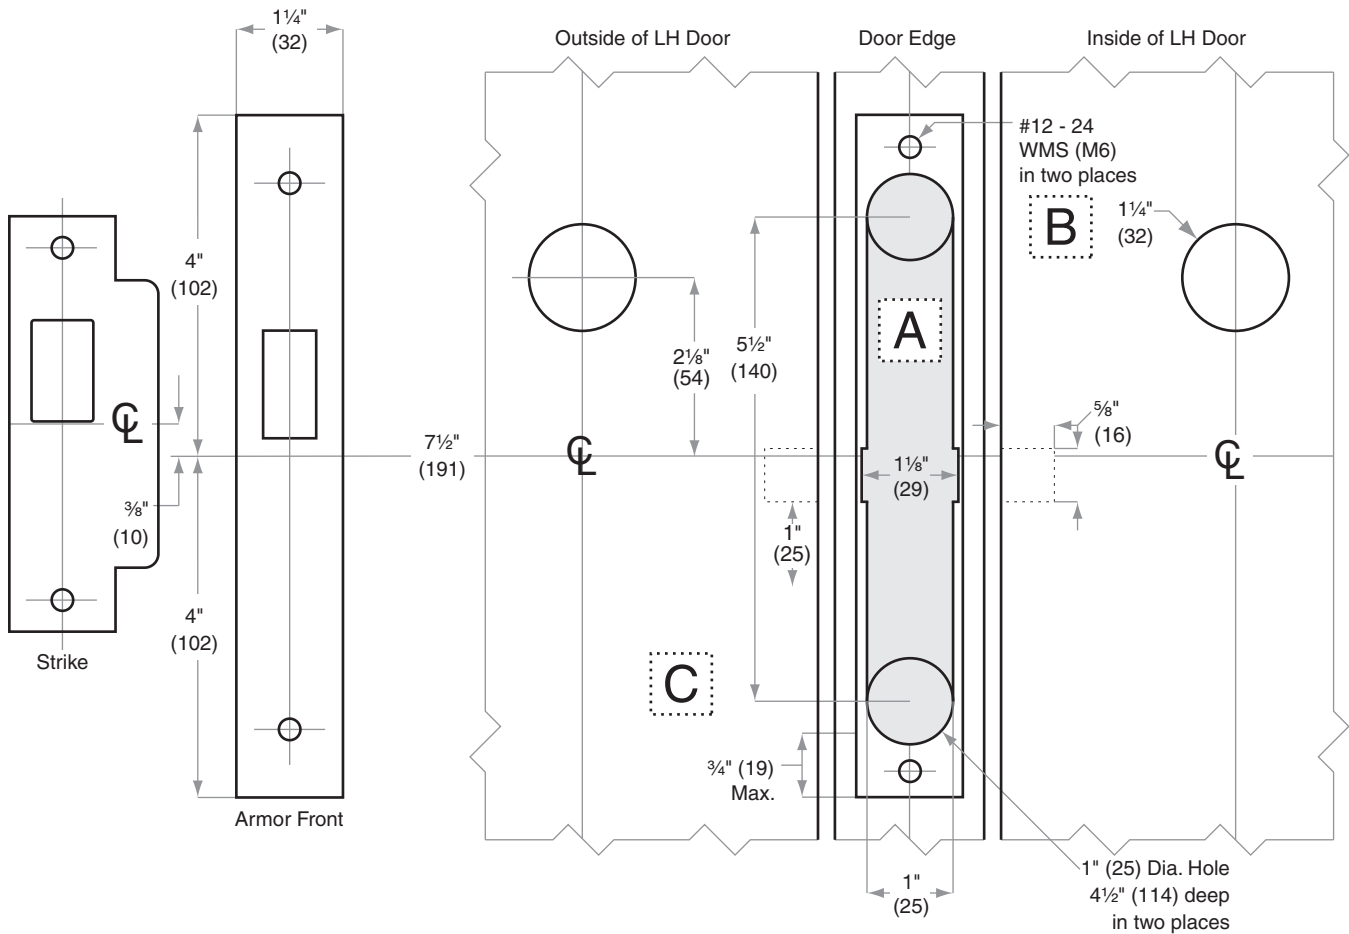

Door Type: Wood, Flat or Beveled

For Case and Strike dimensions, see Template FM1

Left Hand (LH) Door Shown

Dimensions shown in parentheses () are in millimeters.

Door preparation template