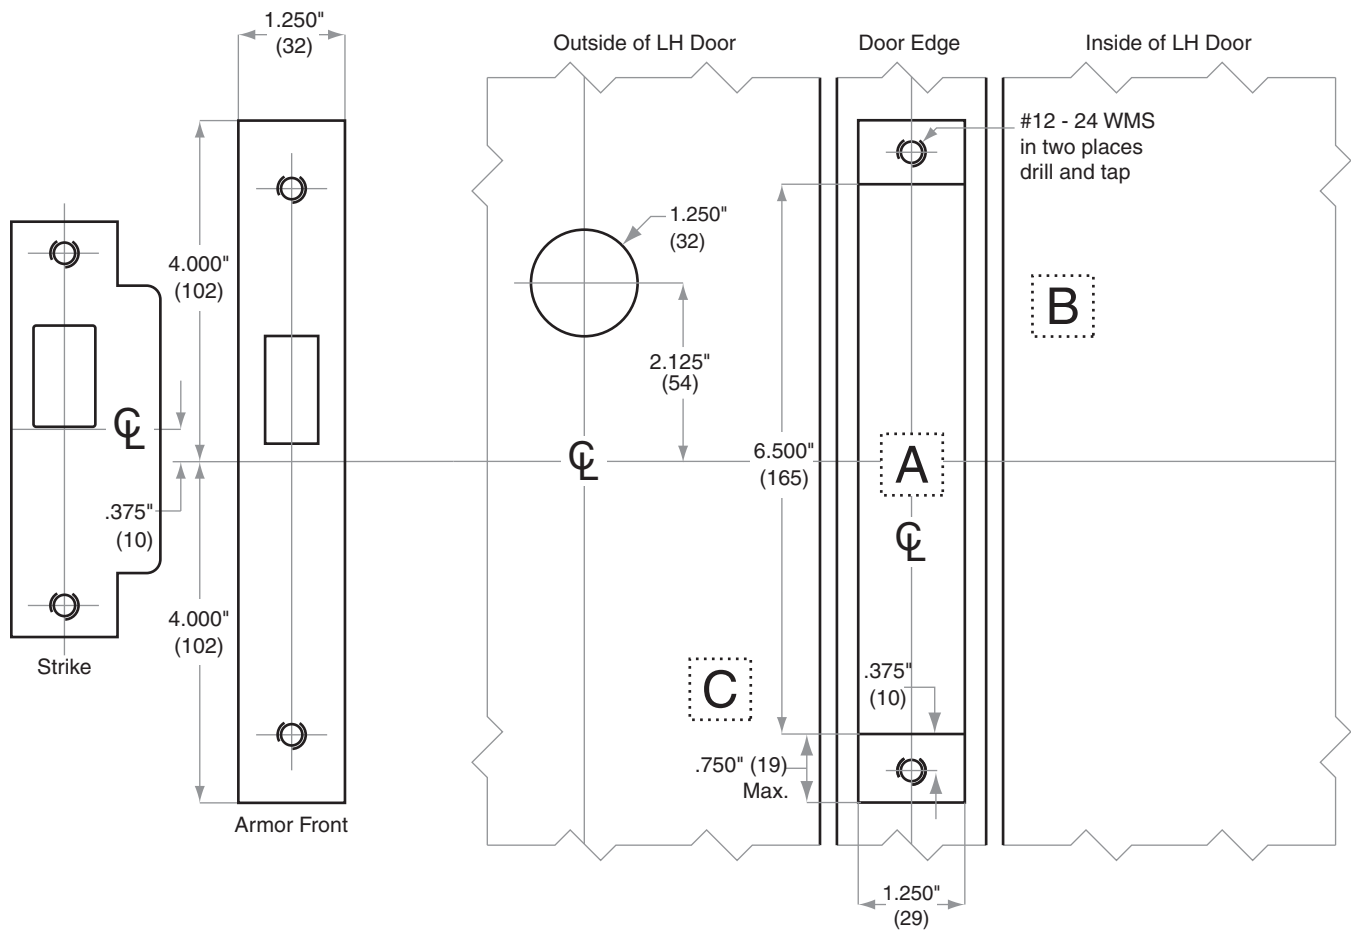

Door Type: Metal, Flat or Beveled

For Case and Strike dimensions, see Template FM1

Left Hand (LH) Door Shown

Dimensions shown in parentheses () are in millimeters.

Door preparation template