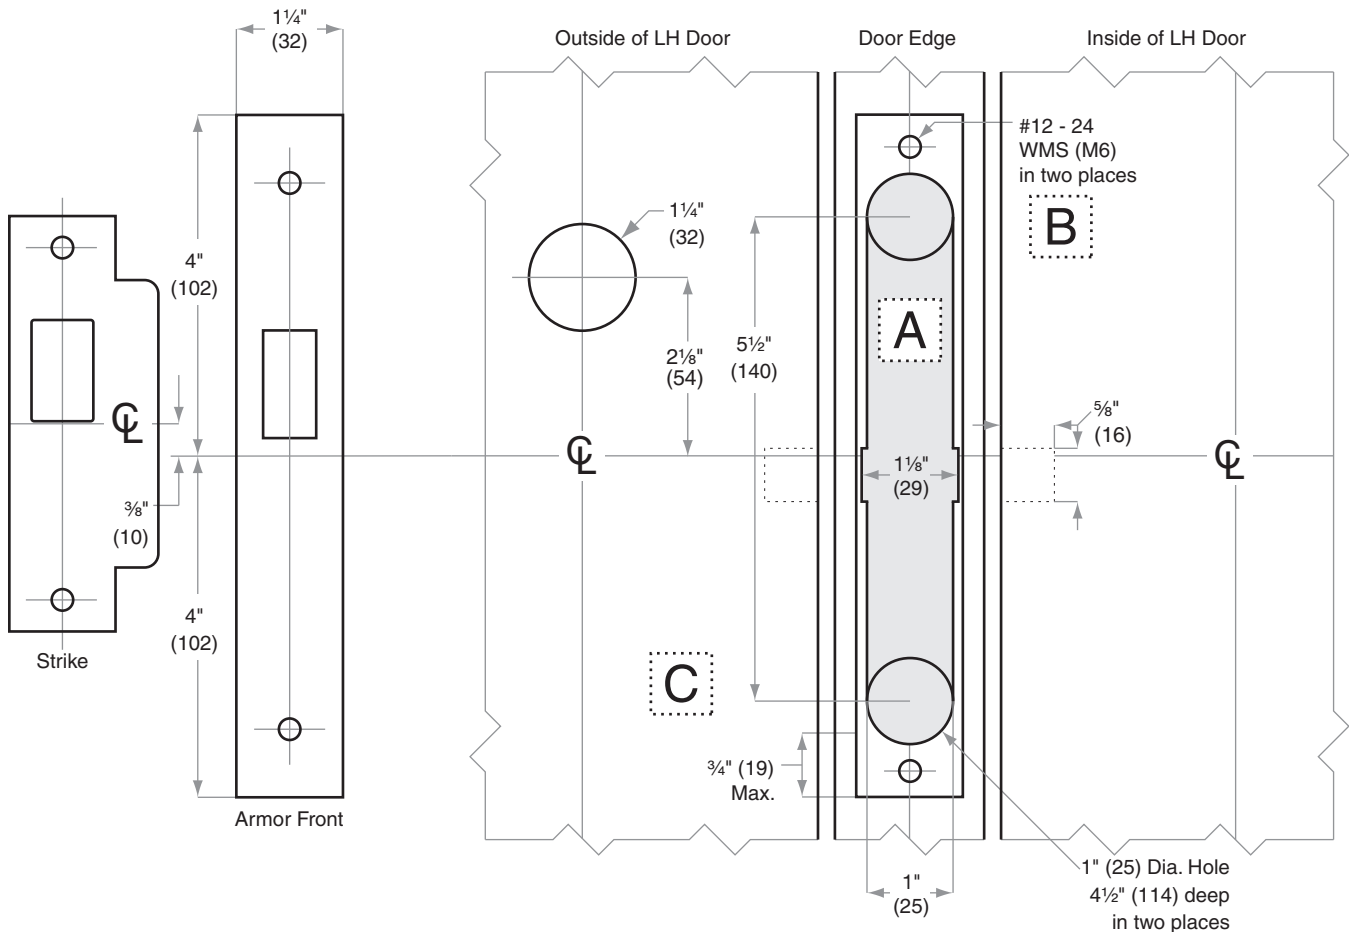

Door Type: Wood, Flat or Beveled

For Case and Strike dimensions, see Template FM1

Left Hand (LH) Door Shown

Dimensions shown in parentheses () are in millimeters.

Door preparation template