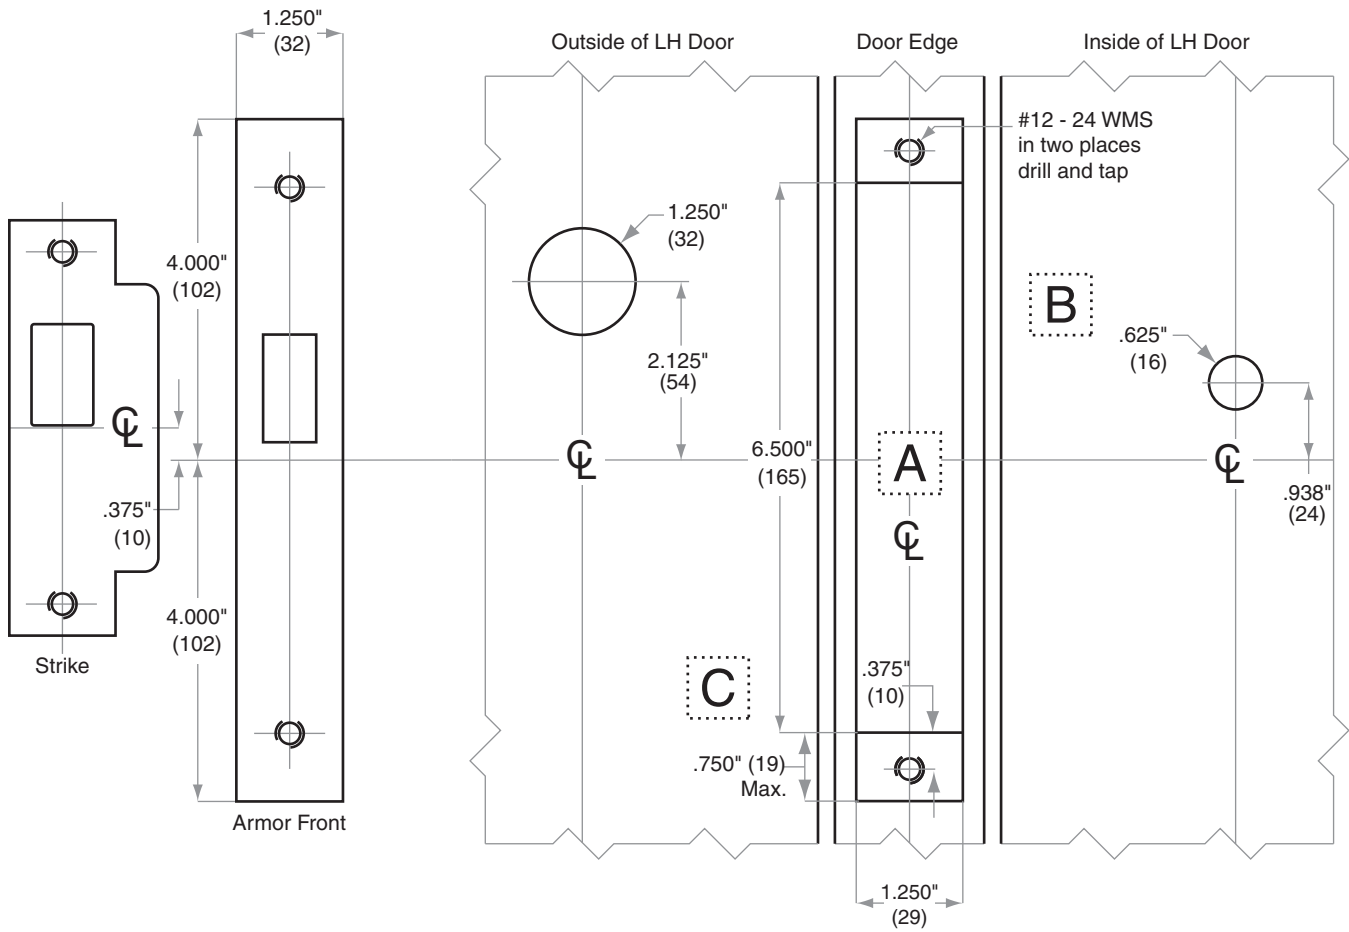

Door Type: Metal, Flat or Beveled

For Case and Strike dimensions, see Template FM1

Left Hand (LH) Door Shown

Dimensions shown in parentheses () are in millimeters.

Door preparation template

FM113